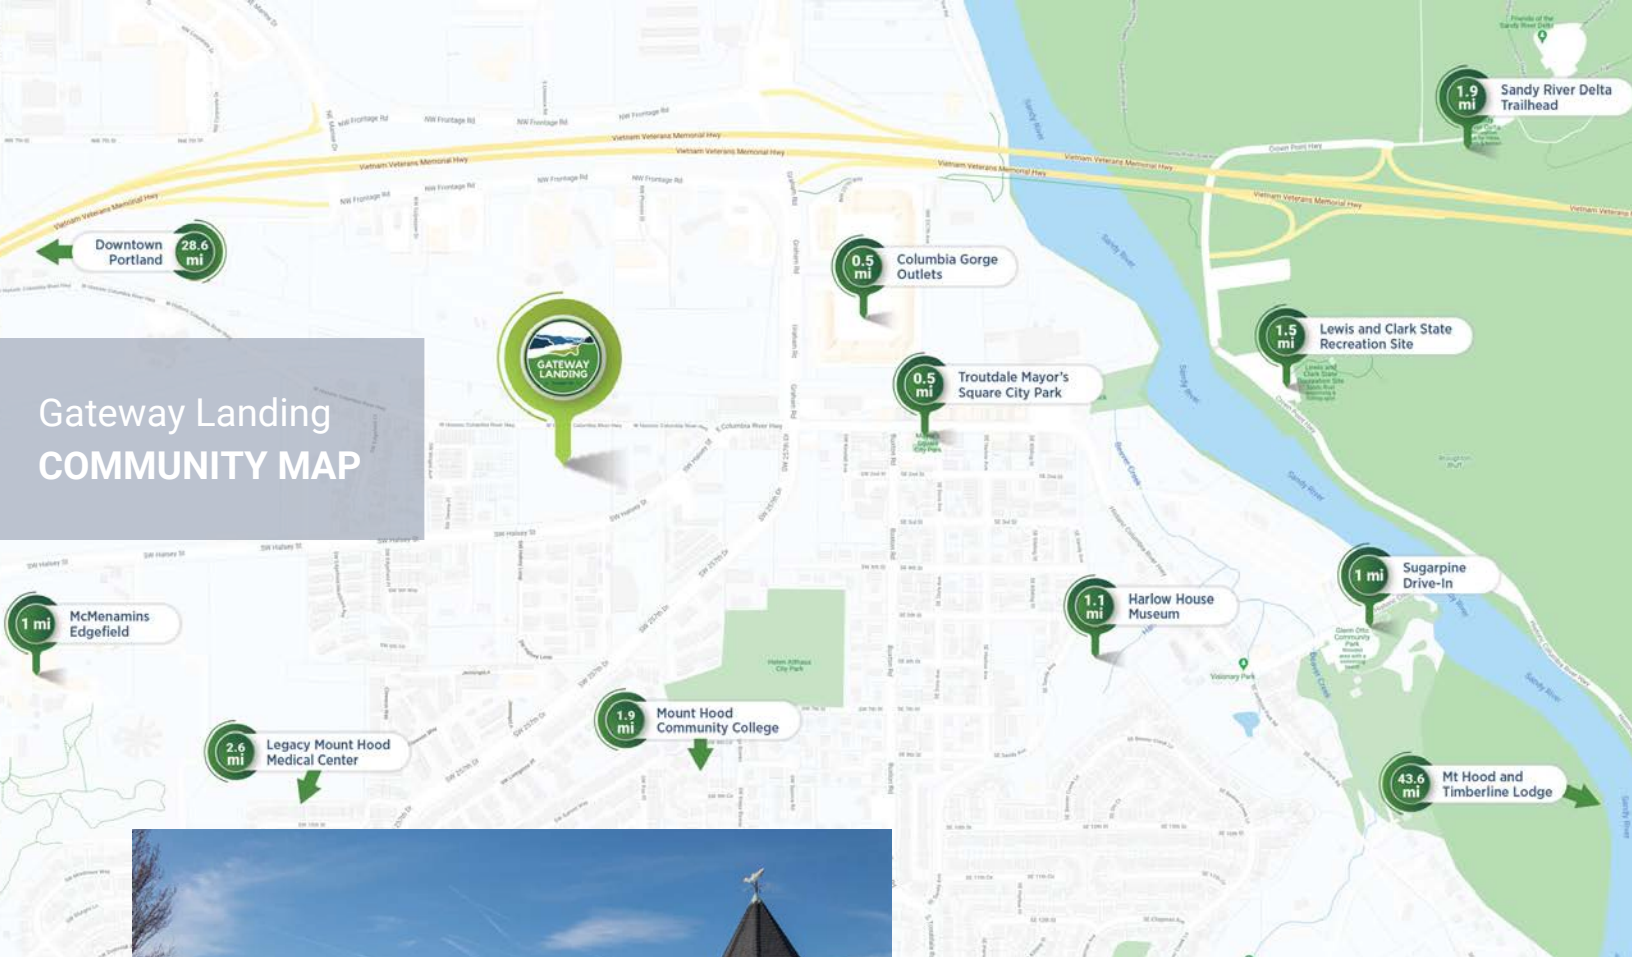

**HOLTHOMES™**

**GATEWAY  
LANDING**

— Troutdale, OR —

## Gateway Landing COMMUNITY MAP

## LOCAL TREASURES

Beyond abundant nature, Gateway Landing's location in the heart of Troutdale, OR is the epitome of simple living. It's walkable to shopping, dining, and bars in charming downtown. Include McMenasins Edgefield - which is even closer - then feel free to add live music, spa, and cinema to that list.

With Mt. Hood Community College nearby and downtown Portland just 30 minutes away, it's the ideal spot for those on-the-go.

Featuring 40 townhome sites, our 3-story plans will include studio space options and plenty of ways to personalize your fixtures and finishes. *Come see for yourself.*