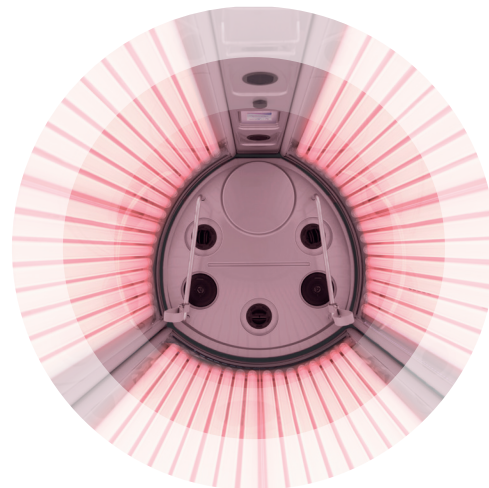

Handles

Changing Cubicle

178cm

135cm

224cm

AVAILABLE COLOUR

Xtreme Orange
Metallic

* When placing the Ultrason i8e make sure that the device is surrounded by 10-15 centimetres of free space for air circulation.
* The dimensions indicate an open Ultrason i8e.

LAMP SPECIFICATIONS

ULTRASUN i8 LIMITED EDITION

EU | UV3

Total Lamps	48 x Sunfit XXL3 200W CollaTan E-Tronic 200 cm
Maximum exposure time	20 minutes

TECHNICAL SPECIFICATIONS

ULTRASUN i8 LIMITED EDITION

Power supply	3 x 400V + N + PE 50/60 Hz
Three phase	Socket Requirement 16 amps per phase TPN&E Female commando socket Trip Size 16 amps per phase C Type
Single phase	Socket Requirement 63 amps Female commando socket Trip Size 50 amps C Type
Power	9.200W
Minimum net weight ¹	225 kg