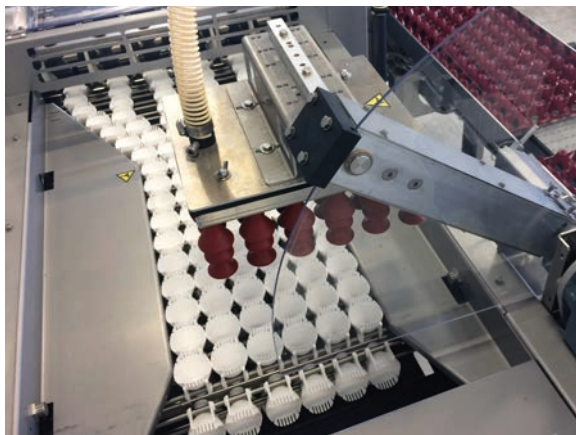

Think
ahead with
**poultry
people**

Prinzen 70

Automatic egg packer

The packer Prinzen 70 is especially designed for careful egg packing on 30-cell trays. The unequalled points setting system (a Prinzen innovation), with a points down ratio of > 99.7% has proven its performance for years now. The gentle egg transfer, compact & flexible design, ease in operation and low costs of maintenance explain why this packer is a must-have for poultry farmers. Due to performance and reduction of operational hours for egg handling, the pay-back time of this egg packer is very short.

The farm assistant to improve your efficiency and results!

Features

- Suitable for almost every type of tray (paper/plastic 5x6)
- Option: packing on egg cartons 10/12/2x6 eggs (CPM)
- Ergonomic design: different lay-out options possible
- Ease in operation
- Compact lay-out: fits into almost every egg room
- Low costs of ownership

Better results

- > 99.7% Points down correction
- Gentle egg handling
- Egg coding (Ovoprint or Ovostamp)
- Control from input to output

Durable and low maintenance

- Stainless steel for easy cleaning
- Durable materials
- Vital parts are easy to reach for cleaning and servicing
- Rapid return on investment

Available options

Extension of infeed belt
Egg infeed belt(s)
Inspection roller conveyor
Egg coding: Ovoprint X6 or Ovostamp 6R
Automatic tray stacking: PS4
Various stack output belts (i.e. straight, 90°, 180° curve)
Automatic pallet loading
Carton Packing Module (CPM) for packing on egg cartons 10/12/2x6 eggs