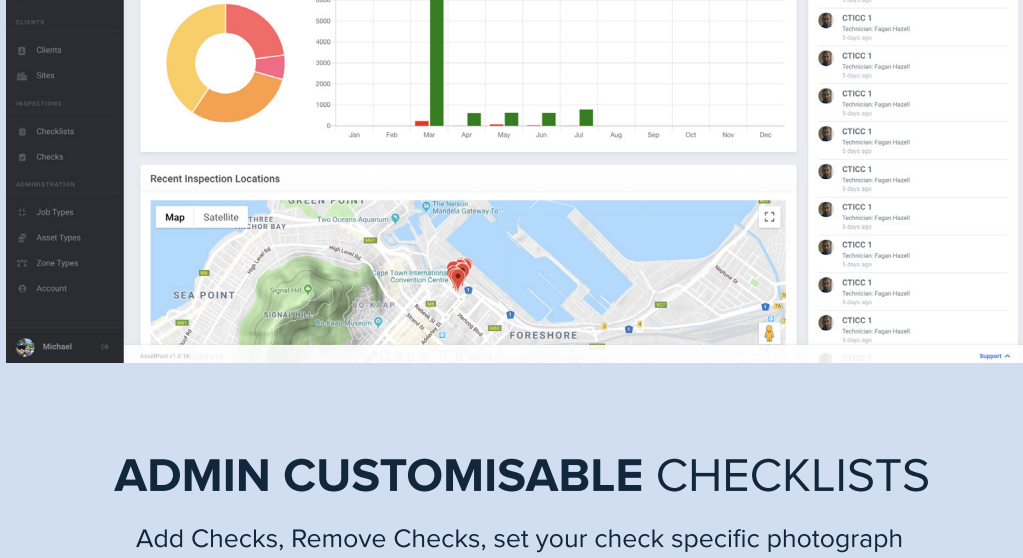

#### Scan

Scan the barcode and select the appropriate checklist.

#### Inspect

A technician completes the checklist based on type of asset.

#### Measure

Asset risk is then calculated based on the outcome of the inspection.

### ADMIN DASHBOARD VIEW

Your business at a glance, Control & Reporting from anywhere in the world