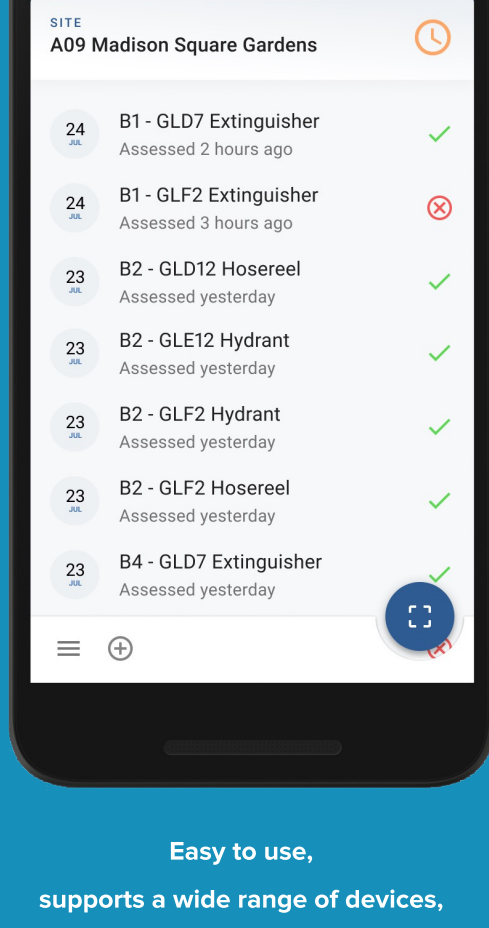

DEDICATED & SUPPORTED MOBILE APP

Easy to use, supports a wide range of devices, works offline, anywhere.

FEATURES INCLUDE

- Work Scheduling
- Customizable Setup
- Asset Maintenance
- Pass/Fail Asset Checklists
- Asset Registers
- Paperless Job Cards
- Easy Asset Onboarding
- AWS Cloud Hosting
- Push Notifications
- Geo-Location Services
- IOT Monitoring*
- Dedicated Support
- Multi-Device Compatible
- Work Offline Anywhere
- Recurring Jobs
- Risk Dashboard

GET STARTED

Scan the QR code to sign up with Assetpool today!

Sign up takes less than a minute.

GET THE APP

AssetPool is available on The AppStore & Google Play

GET IN TOUCH

Offices: Johannesburg, London & Toronto

assetpool.co