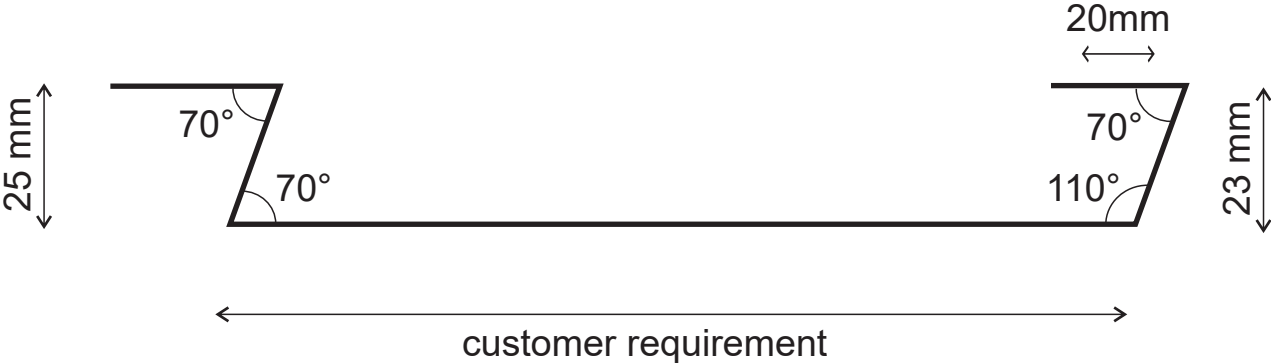

# Drawing Sheet

## HJA SECRET FIX SOFFIT

MINIMUM HEIGHT = 23 MM  
ANGLES MAXIMUM = 70°  
MAXIMUM LENGTHS = 3 M

**Notes:**

.....  
.....  
.....  
.....