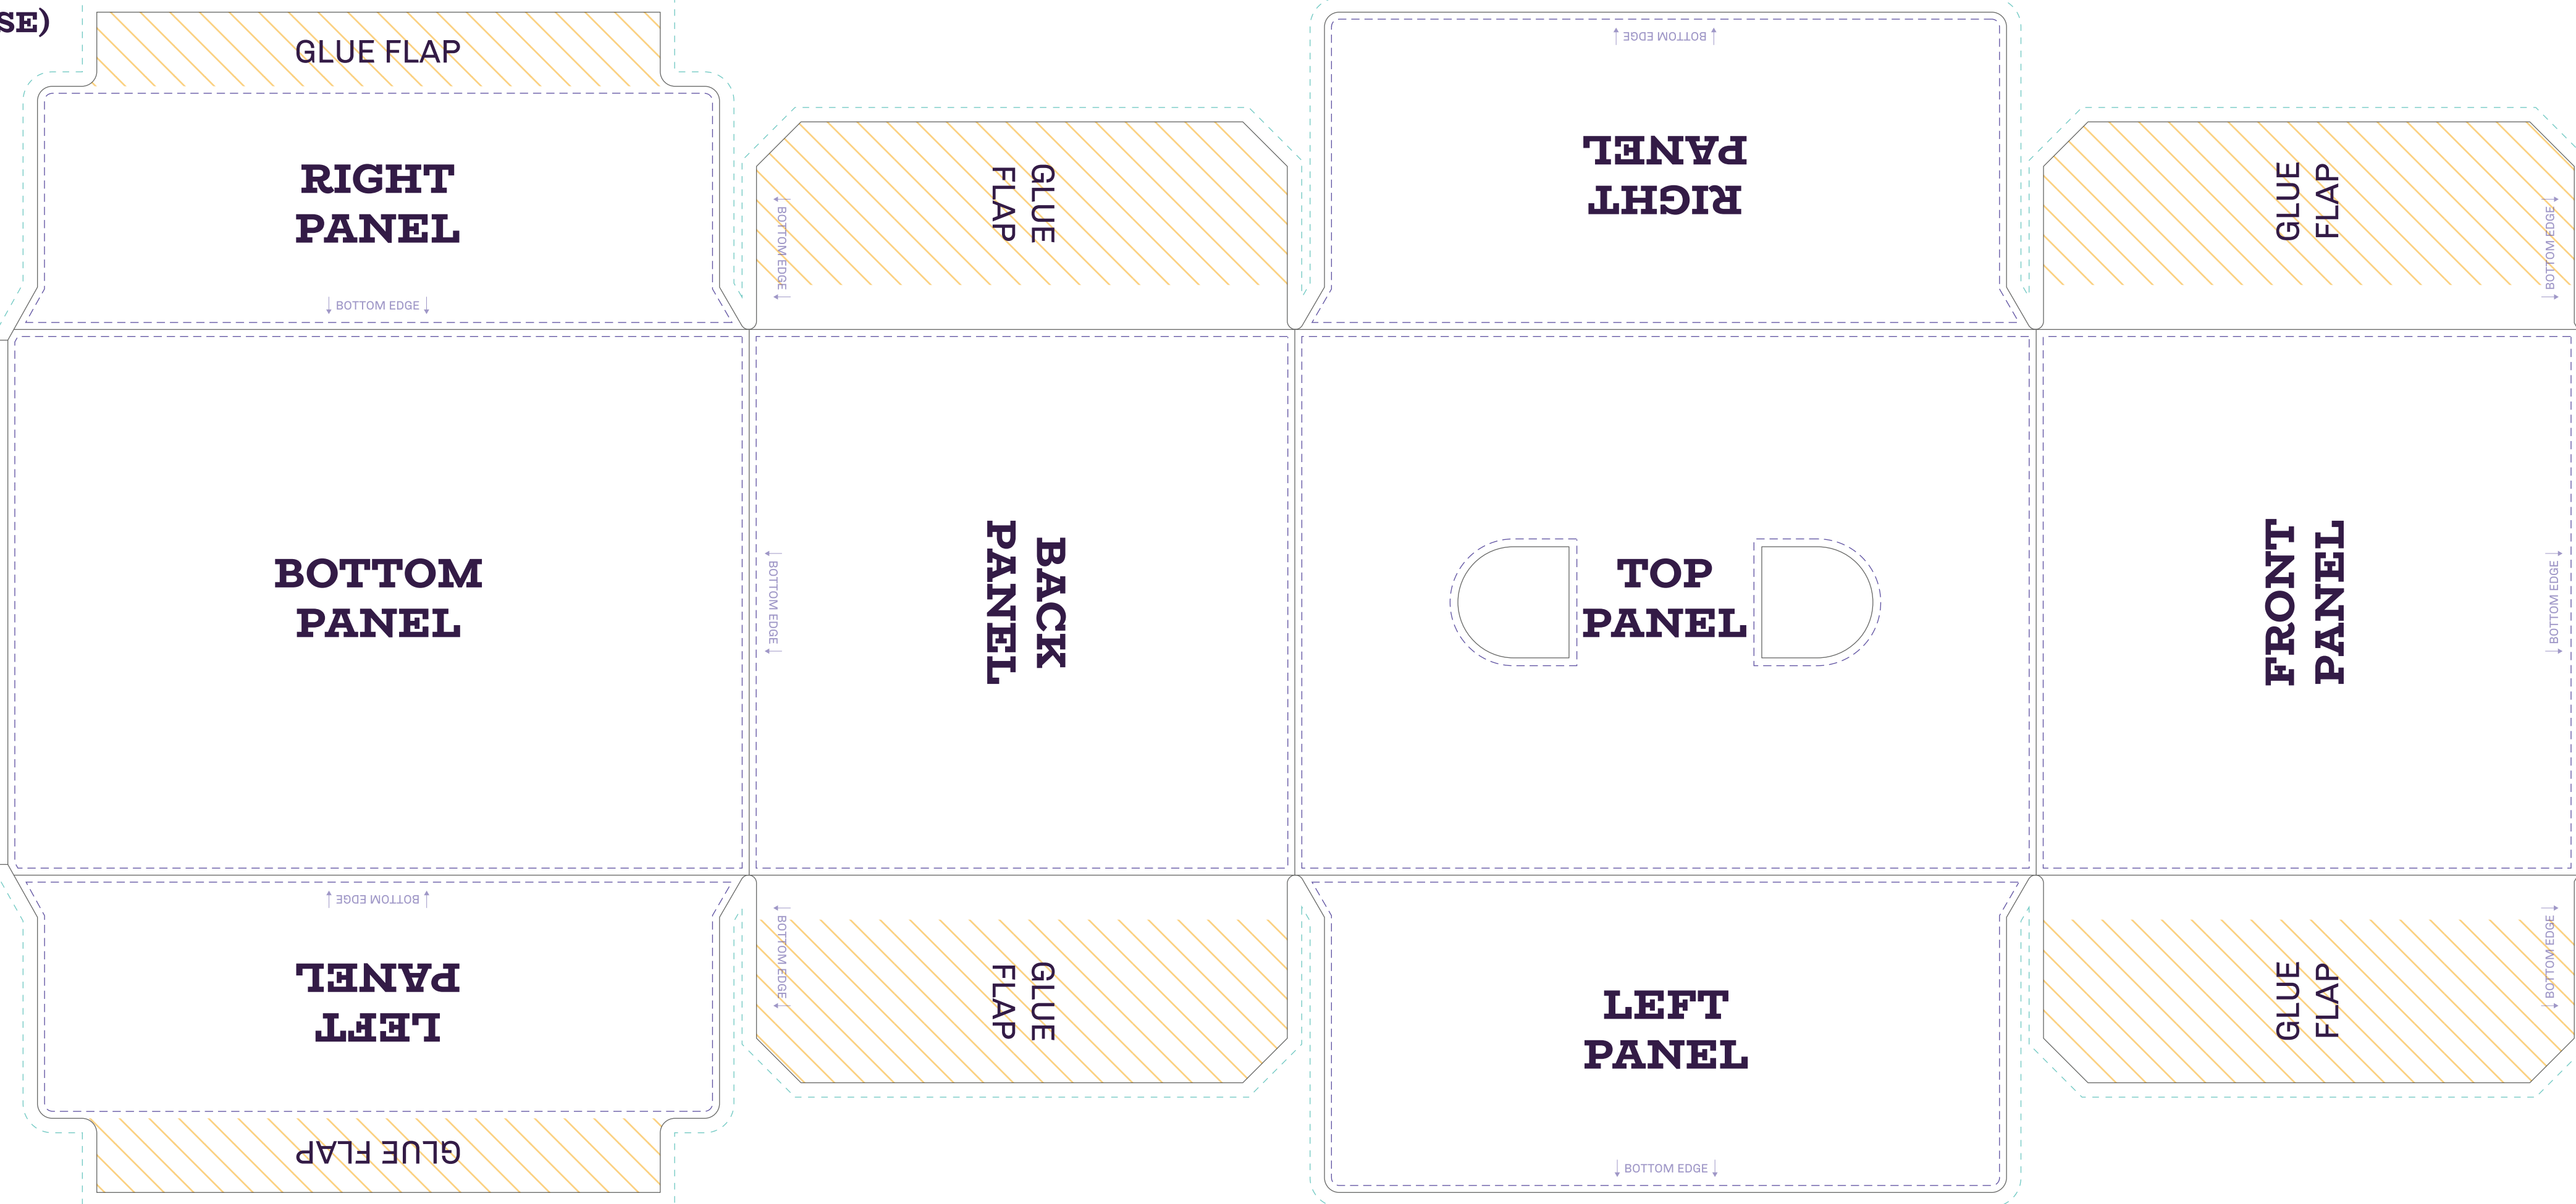

4-pack 12oz Slim Can Boxes (POSE)

- Create your design on the "Your Art Here" layer, using the "Template" layer as a guide.
- When your design is complete, remove the "Instructions" and "Template" layers, convert all fonts to outlines, and save as a PDF.
- Upload your image into the design tool for the matching product on StompStickers.com.
- Please allow a few minutes for large files to fully load in the design tool.
- Position and size your image to the template in the design tool, click "Review Design", and you're ready to order! It's that easy!

**FRONT INSIDE
GLUE FLAP**
(NOT VISIBLE WHEN FOLDED)

- - - CAUTION ZONE
- CUT
- · · BLEED
- /// GLUE AREA