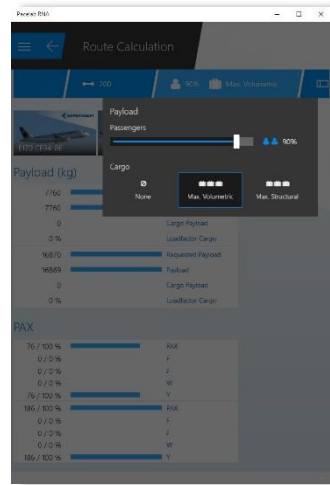

With just a few taps and swipes you can set up realistic operational scenarios in which to benchmark the selected aircraft. Operational scenarios consist of routes (e.g., departure and destination airports), passenger and cargo load, meteorological conditions and relevant international fuel-reserve regulations.