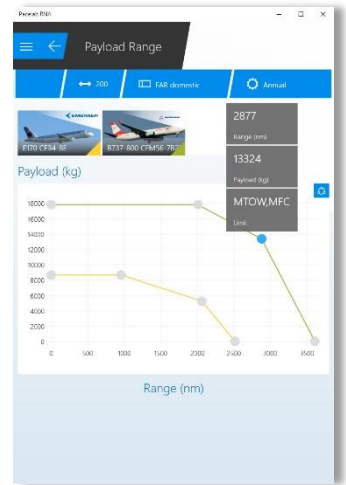

With just a few taps and swipes you can set up realistic operational scenarios in which to benchmark the selected aircraft. Operational scenarios consist of routes (e.g., departure and destination airports), passenger and cargo load, meteorological conditions and relevant international fuel-reserve regulations.