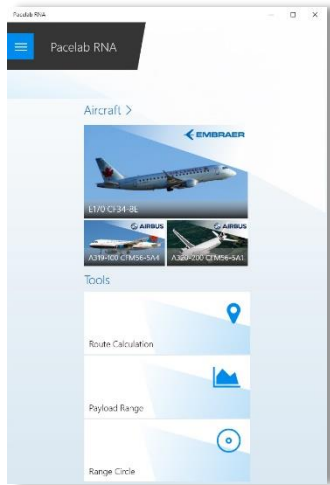

WHAT WE OFFER

Pacelab RNA delivers highly reliable projections of aircraft performance on a given route and helps you understand the strengths and limitations of alternative aircraft options. This makes Pacelab RNA both a powerful sales tool and an invaluable decision aid for operators seeking to expand or reallocate their fleets.