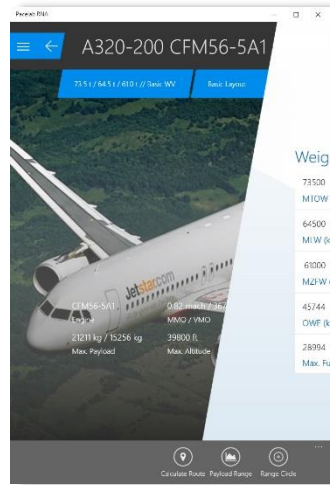

You can choose up to three aircraft for comparison from Pacelab RNA's comprehensive aircraft library. Your analysis can focus on different model versions, competitor products or both. To make the selection process easier, you can add aircraft and cabin photos, videos, technical specifications and other documents.