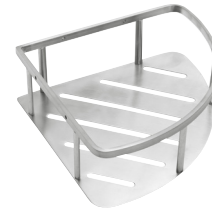

### Shelf 3.1" x 11.8" x 5.0"

Polished stainless steel  
no. Q10410