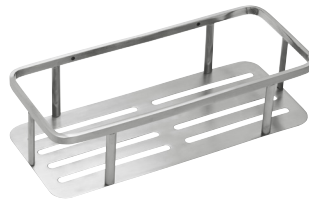

Soap dispenser

Polished stainless steel
no. Q10700

Shelf 3.1" x 11.8" x 5.0"

Polished stainless steel
no. Q10410