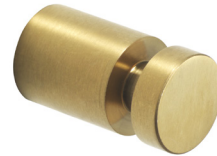

Brushed brass