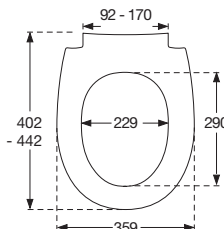

European Sales Agencies

Leith House, 39 Campion Drive
Tanfield Lea, Stanley
Co Durham, DH9 9PQ, United
Kingdom
T: +44 1207 236622
F: +44 1207 236633
info@europeansalesagencies.com
www.europeansalesagencies.com

Pressalit A/S

Pressalitvej 1
8680 Ry, Denmark
T: +45 8788 8788
F: +45 8788 8789
pressalit@pressalit.com
www.pressalit.com

SWAY D

The SWAY D toilet seat fits, among others, the following toilet pans: Keramag 4U, Keramag Renova no. 1, Laufen Moderna, Sphinx 280 (not applicable for all models in this series), Sphinx 300, Sphinx 345, Sphinx 420, Jika Euroline/Dino, Tavistock Micra and Vitra Options Sento.

No. 934 SWAY D with soft close and lift-off.
With BL6 universal toggle hinge (lift-off), top mounted.
Available in 000 white and 001 black.

SWAY D2

The SWAY D2 toilet seat fits, among others, the following toilet pans: Laufen Pro (not applicable for all models in this series), Villeroy & Boch O.novo, Villeroy & Boch Omnia Architectura, Vitra S50 and Duravit Me by Starck.

No. 994 SWAY D2 with soft close and lift-off.
With DF4 universal toggle hinge (lift-off), top mounted.
Available in 000 white and 001 black.

SWAY Uni

The SWAY Uni toilet seat fits, among others, the following toilet pans: Duravit Duraplus Colombo, Ideal Standard Eurovit, Villeroy & Boch Saval, Villeroy & Boch GranGracia, Wisa Sydney, Laufen Jika, Sphinx Econ 2 and Sphinx 280 (not applicable for all models in this series).

No. 970 SWAY Uni with soft close and lift-off.
With D05 universal hinge (lift-off), bottom mounted /
BL6 universal toggle hinge (lift-off), top mounted.
Available in 000 white and 001 black.