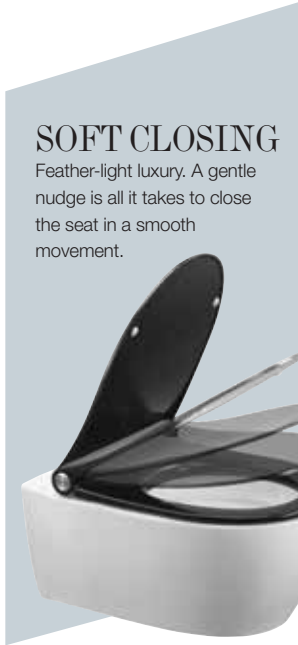

THREE SWAY VARIANTS

- 000 white
- 001 black

SWAY^D

PERFECT FIT

A sure match. The seats fits many toilets.

GUARANTEED DURABILITY

Resistant design. The seat is suitable for everyday use and is made of colour ingrained duroplast, so scratches won't show. You get 10 years warranty.

- 000 white
- 001 black

SWAY^{D2}

LIFT-OFF

Easy cleaning. With a simple movement, the seat is removed from the toilet for thorough cleaning. The bathroom is always welcoming.

SOFT CLOSING

Feather-light luxury. A gentle nudge is all it takes to close the seat in a smooth movement.