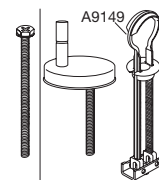

BL6

No. 934 SWAY D with soft close and lift-off.
With BL6 universal toggle hinge (lift-off), top mounted.
Available in 000 white and 001 black.

SWAY D2

The SWAY D2 toilet seat fits, among others, the following toilet pans: Laufen Pro (not applicable for all models in this series), Villeroy & Boch O.novo, Villeroy & Boch Omnia Architectura, Vitra S50 and Duravit Me by Starck.

DF4

No. 994 SWAY D2 with soft close and lift-off.
With DF4 universal toggle hinge (lift-off), top mounted.
Available in 000 white and 001 black.

SWAY Uni

The SWAY Uni toilet seat fits, among others, the following toilet pans: Duravit Duraplus Colombo, Ideal Standard Eurovit, Villeroy & Boch Saval, Villeroy & Boch GranGracia, Wisa Sydney, Laufen Jika, Sphinx Econ 2 and Sphinx 280 (not applicable for all models in this series).