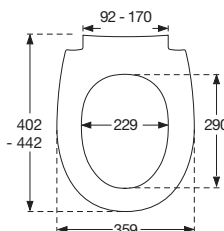

European Sales Agencies

Leith House, 39 Campion Drive
Tanfield Lea, Stanley
Co Durham, DH9 9PQ, United
Kingdom
T: +44 1207 236622
F: +44 1207 236633
info@europeansalesagencies.com
www.europeansalesagencies.com

Pressalit A/S

Pressalitvej 1
8680 Ry, Denmark
T: +45 8788 8788
F: +45 8788 8789
pressalit@pressalit.com
www.pressalit.com

SWAY D

The SWAY D toilet seat fits, among others, the following toilet pans: Keramag 4U, Keramag Renova no. 1, Laufen Moderna, Sphinx 280 (not applicable for all models in this series), Sphinx 300, Sphinx 345, Sphinx 420, Jika Euroline/Dino, Tavistock Micra and Vitra Options Sento.

No. 934 SWAY D with soft close and lift-off.
With BL6 universal toggle hinge (lift-off), top mounted.
Available in 000 white and 001 black.

SWAY D2

The SWAY D2 toilet seat fits, among others, the following toilet pans: Laufen Pro (not applicable for all models in this series), Villeroy & Boch O.novo, Villeroy & Boch Omnia Architectura, Vitra S50 and Duravit Me by Starck.

No. 994 SWAY D2 with soft close and lift-off.
With DF4 universal toggle hinge (lift-off), top mounted.
Available in 000 white and 001 black.

SWAY Uni

The SWAY Uni toilet seat fits, among others, the following toilet pans: Duravit Duraplus Colombo, Ideal Standard Eurovit, Villeroy & Boch Saval, Villeroy & Boch GranGracia, Wisa Sydney, Laufen Jika, Sphinx Econ 2 and Sphinx 280 (not applicable for all models in this series).

No. 970 SWAY Uni with soft close and lift-off.
With D05 universal hinge (lift-off), bottom mounted /
BL6 universal toggle hinge (lift-off), top mounted.
Available in 000 white and 001 black.