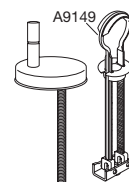

DF4

No. 994 SWAY D2 with soft close and lift-off.
With DF4 universal toggle hinge (lift-off), top mounted.
Available in 000 white and 001 black.

SWAY Uni

The SWAY Uni toilet seat fits, among others, the following toilet pans: Duravit Duraplus Colombo, Ideal Standard Eurovit, Villeroy & Boch Saval, Villeroy & Boch GranGracia, Wisa Sydney, Laufen Jika, Sphinx Econ 2 and Sphinx 280 (not applicable for all models in this series).

D05

BL6

No. 970 SWAY Uni with soft close and lift-off.
With D05 universal hinge (lift-off), bottom mounted /
BL6 universal toggle hinge (lift-off), top mounted.
Available in 000 white and 001 black.