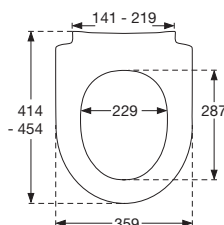

Pressalit A/S

Pressalitvej 1
8680 Ry, Denmark
T: +45 8788 8788
F: +45 8788 8789
pressalit@pressalit.com
www.pressalit.com

SWAY D

The SWAY D toilet seat fits, among others, the following toilet pans: Keramag 4U, Keramag Renova no. 1, Laufen Moderna, Sphinx 280 (not applicable for all models in this series), Sphinx 300, Sphinx 345, Sphinx 420, Jika Euroline/Dino, Tavistock Micra and Vitra Options Sento.