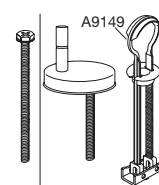

BL6

No. 934 SWAY D with soft close and lift-off.
With BL6 universal toggle hinge (lift-off), top mounted.
Available in 000 white and 001 black.

SWAY D2

The SWAY D2 toilet seat fits, among others, the following toilet pans: Laufen Pro (not applicable for all models in this series), Villeroy & Boch O.novo, Villeroy & Boch Omnia Architectura, Vitra S50 and Duravit Me by Starck.

DF4

No. 994 SWAY D2 with soft close and lift-off.
With DF4 universal toggle hinge (lift-off), top mounted.
Available in 000 white and 001 black.

SWAY Uni

The SWAY Uni toilet seat fits, among others, the following toilet pans: Duravit Duraplus Colombo, Ideal Standard Eurovit, Villeroy & Boch Saval, Villeroy & Boch GranGracia, Wisa Sydney, Laufen Jika, Sphinx Econ 2 and Sphinx 280 (not applicable for all models in this series).