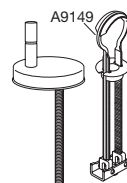

BL6

No. 934 SWAY D with soft close and lift-off.
With BL6 universal toggle hinge (lift-off), top mounted.
Available in 000 white and 001 black.

SWAY D2

The SWAY D2 toilet seat fits, among others, the following toilet pans: Laufen Pro (not applicable for all models in this series), Villeroy & Boch O.novo, Villeroy & Boch Omnia Architectura, Vitra S50 and Duravit Me by Starck.