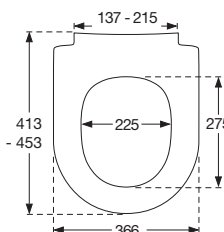

European Sales Agencies

Leith House, 39 Campion Drive
Tanfield Lea, Stanley
Co Durham, DH9 9PQ, United
Kingdom
T: +44 1207 236622
F: +44 1207 236633
info@europeansalesagencies.com
www.europeansalesagencies.com

Pressalit A/S

Pressalitvej 1
8680 Ry, Denmark
T: +45 8788 8788
F: +45 8788 8789
pressalit@pressalit.com
www.pressalit.com

SWAY D

The SWAY D toilet seat fits, among others, the following toilet pans: Keramag 4U, Keramag Renova no. 1, Laufen Moderna, Sphinx 280 (not applicable for all models in this series), Sphinx 300, Sphinx 345, Sphinx 420, Jika Euroline/Dino, Tavistock Micra and Vitra Options Sento.

No. 934 SWAY D with soft close and lift-off.
With BL6 universal toggle hinge (lift-off), top mounted.
Available in 000 white and 001 black.

SWAY D2

The SWAY D2 toilet seat fits, among others, the following toilet pans: Laufen Pro (not applicable for all models in this series), Villeroy & Boch O.novo, Villeroy & Boch Omnia Architectura, Vitra S50 and Duravit Me by Starck.

No. 994 SWAY D2 with soft close and lift-off.
With DF4 universal toggle hinge (lift-off), top mounted.
Available in 000 white and 001 black.

SWAY Uni

The SWAY Uni toilet seat fits, among others, the following toilet pans: Duravit Duraplus Colombo, Ideal Standard Eurovit, Villeroy & Boch Saval, Villeroy & Boch GranGracia, Wisa Sydney, Laufen Jika, Sphinx Econ 2 and Sphinx 280 (not applicable for all models in this series).

No. 970 SWAY Uni with soft close and lift-off.
With D05 universal hinge (lift-off), bottom mounted /
BL6 universal toggle hinge (lift-off), top mounted.
Available in 000 white and 001 black.