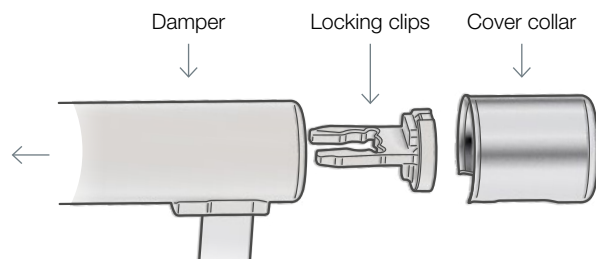

PRESSALIT®

PRESSALIT
COMFORT D2

SOFT CLOSE Luxury and comfort

Close the seat silently with just a gentle push. The soft close function adds a more luxurious touch to the seat.

LIFT-OFF Optimum hygiene

With a simple movement the seat can be removed from the toilet. This makes cleaning easy and secures optimum hygiene.

ABOUT THE HINGES

Newly-patented hinges, with high functionality and stability to ensure minimal play. The hinge design is minimal, giving the seat a more harmonious appearance.

DK4999 hinges feature a locking mechanism. This allows the seat to be locked in place, preventing it from being removed.