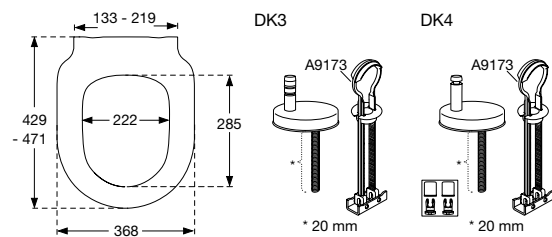

Pressalit A/S
Pressalitsej 1
8680 Ry, Denmark
T: +45 8788 8788
F: +45 8788 8789
pressalit@pressalit.com
www.pressalit.com

Fits the following toilets

Premium Bathroom Solutions since 1954

Pressalit A/S is a Danish privately owned company with production facilities in Ry, Denmark. Since 1954, we have been designing and producing toilet seats of the highest quality. And since 1975, Pressalit has also been developing accessible bathrooms and height-adjustable kitchens for people with reduced mobility. This has made us one of the world's leading manufacturers of premium bathroom solutions. High quality, flawless design and reliable functionality are the core features of our wide range of products.

Bacteria-resistant Polygiene

Certificeret Polygiene® effect, which prevents the growth of bacteria 24 hours a day.

Pressalit Comfort D2

1050011-DK3999 with soft close and lift-off, white polygiene

1050111-DK3999 with soft close and lift-off, black polygiene

1084011-DK4999 with soft close and locking mechanism, white polygiene

1084111-DK4999 with soft close and locking mechanism, black polygiene

PRESSALIT SUPPORTS UNITED NATIONS GLOBAL AND UNICEF