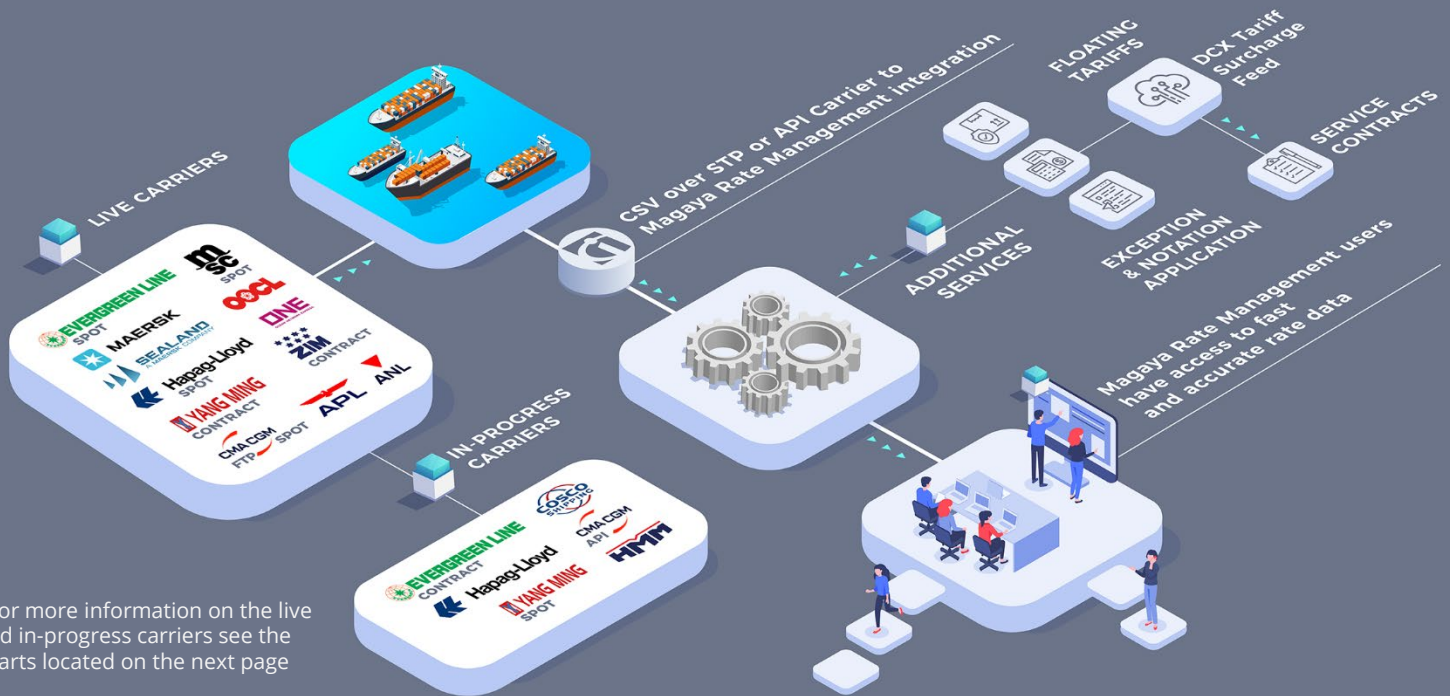

DIGITAL CONTRACT EXCHANGE (DCX)

Carrier rate data integrated directly into Magaya Rate Management, providing full and fast coverage of your rate data

Ongoing rate volatility is forcing forwarders to move faster than ever. Rates expire quickly, require constant updates, and are subject to endless accessorial charges. DCX, the Digital Contract Exchange for Magaya Rate Management enables faster, easier, and more accurate transfer of rate data between ocean carriers and freight forwarders or shippers.

BENEFITS

Accelerate Speed to Market

Manage rates and update quotes at the speed of change. With carrier rates constantly evolving, freight forwarders need to keep pace to protect profit margins.

Boost Operational Efficiency

Carriers structure rates one way, customers want their quotes another. DCX brings both together within the same platform, making it easier and more efficient than ever to manage quotes and rates.

Stay Ahead of the Competition

With fast and easy access to the best rates, you can identify-and get ahead of-trends. Plus, your customers can send you RFQs right through Magaya Rate Management and view rates in real-time.

Boost Margins and Cut Costs

More accurate, same-day rates lead to better margins and prevent costly disputes. Plus, improved operational efficiency in rate management helps you close more deals, directly impacting profitability.

*For more information on the live and in-progress carriers see the charts located on the next page