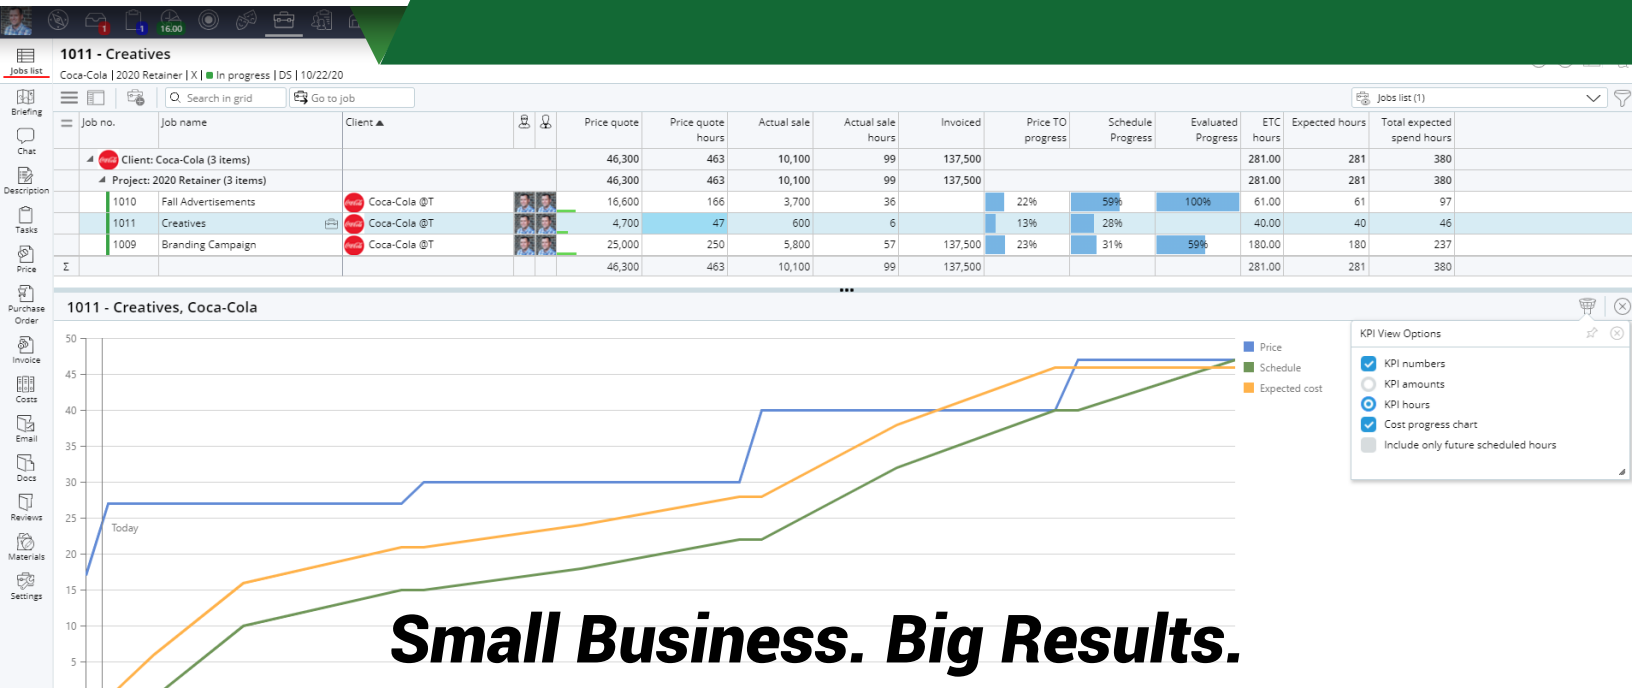

PCI WORKBOOK FOUNDATIONS

Small Business. Big Results.

KEY FEATURES INCLUDE:

- Designed for small & medium size advertising agencies.
- A complete ERP solution including CRM, project management, time tracking, resource management & finance.
- Scale & personalize for your business needs.
- Great foundation for your agency to grow by ad efficiencies.
- Ability to see up-to-date project & financial information.
- Collaborate & store documents through WorkBook.
- Conversations & documents can be tied to client, job, task & more!

About Premier Consulting & Integration

Premier Consulting & Integration, LLC (PCI) is the leading provider of financial management consulting services, implementation and audit support for marketing agencies. We offer small business solutions that are affordable, easy to use and profitable.

info@premierconsultingllc.com

125 Rt-35 North
Red Bank, NJ 07701

premierconsultingllc.com