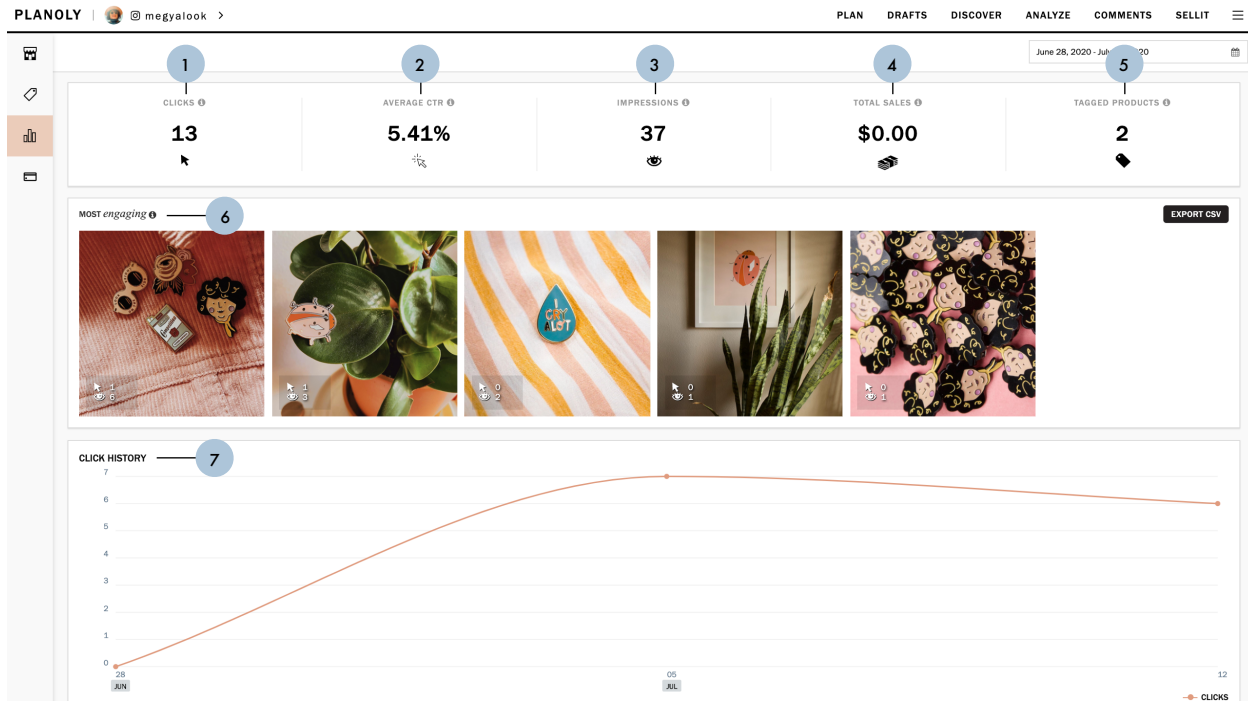

Analytics Tab View

1. **Clicks** - The number of clicks on posts and products
2. **Average CTR** - The average number of click-throughs on each of your posts
3. **Impressions** - The number of times your shop page and posts have been seen
4. **Total Sales** - The total gross sales include the product price and any shipping and tax charges
5. **Tagged Products** - The number of products you have tagged in your shop page
6. **Most Engaging** - The posts with the most impressions and clicks combined
7. **Click History** - The clicks your products have received over time