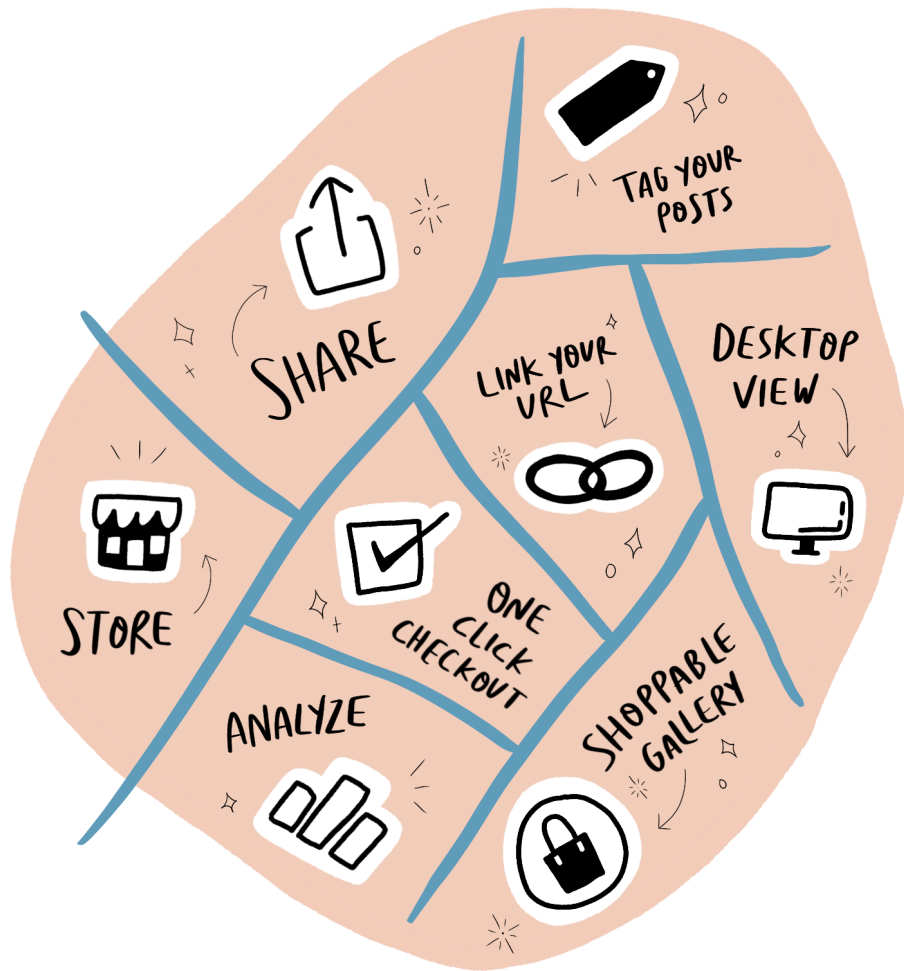

Get to know Our Features

PLANOLY

sellit feature for simplifying social selling

sellit Page View

1. **Store Tab** - View your digital storefront at a glance
2. **Products Tab** - Upload your images of products or services for sale
3. **Analytics Tab** - View post analytics for your **sellit** account
4. **Payments Tab** - Select payment options for your customers to directly check out with one click

Store Page View

1. **Preview** - Allows you to see your **sellit** digital storefront as a customer in mobile, tablet, and desktop views
2. **Publish Widget** - Select your **sellit** Widget orientation to be displayed by Full Page, Sidebar, or Footer with an embeddable code for your website or emails
3. **Publish URL** - Toggle to make your shop public. Control whether or not your URL is accessible to the public, and add that URL to your link in bio on Instagram
4. **Add Description** - Click here to write a quick summary about your shop
5. **Add Link** - Customize the button and add in a URL for any website
6. **Add to Store** - Select Instagram posts to add to your Grid Gallery
7. **Grid Gallery** - A gallery view of your Instagram Grid posts
8. **Product Gallery** - A gallery view of the products or services you upload

Analytics Tab View

1. **Clicks** - The number of clicks on posts and products
2. **Average CTR** - The average number of click-throughs on each of your posts
3. **Impressions** - The number of times your shop page and posts have been seen
4. **Total Sales** - The total gross sales include the product price and any shipping and tax charges
5. **Tagged Products** - The number of products you have tagged in your shop page
6. **Most Engaging** - The posts with the most impressions and clicks combined
7. **Click History** - The clicks your products have received over time