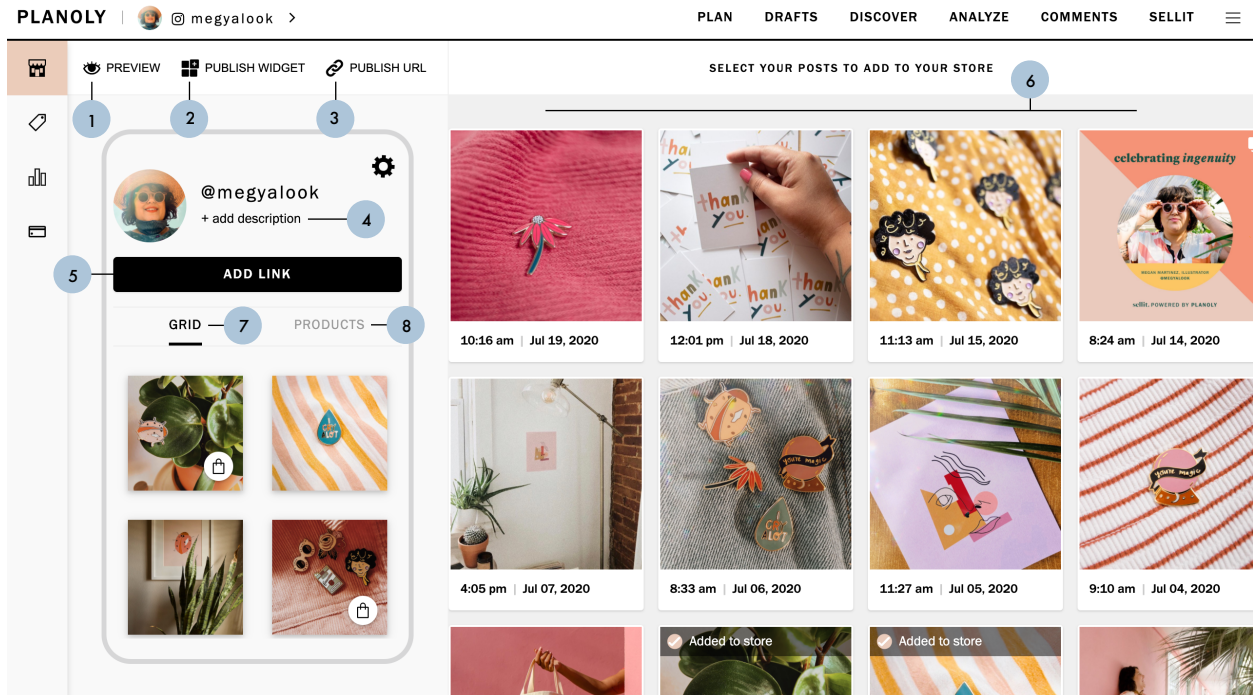

Get to know Our Features

PLANOLY

sellit feature for simplifying social selling

sellit Page View

1. **Store Tab** - View your digital storefront at a glance
2. **Products Tab** - Upload your images of products or services for sale
3. **Analytics Tab** - View post analytics for your **sellit** account
4. **Payments Tab** - Select payment options for your customers to directly check out with one click

Store Page View

1. **Preview** - Allows you to see your **sellit** digital storefront as a customer in mobile, tablet, and desktop views
2. **Publish Widget** - Select your **sellit** Widget orientation to be displayed by Full Page, Sidebar, or Footer with an embeddable code for your website or emails
3. **Publish URL** - Toggle to make your shop public. Control whether or not your URL is accessible to the public, and add that URL to your link in bio on Instagram
4. **Add Description** - Click here to write a quick summary about your shop
5. **Add Link** - Customize the button and add in a URL for any website
6. **Add to Store** - Select Instagram posts to add to your Grid Gallery
7. **Grid Gallery** - A gallery view of your Instagram Grid posts
8. **Product Gallery** - A gallery view of the products or services you upload