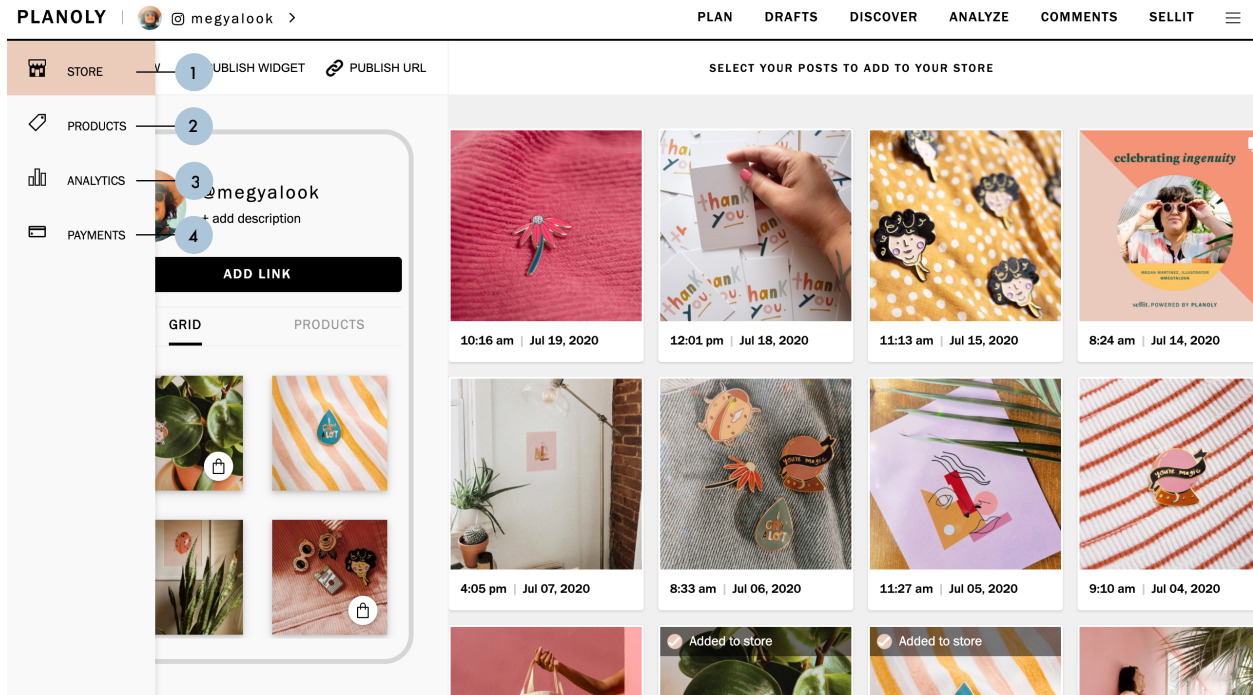

Get to know Our Features

PLANOLY

sellit feature for simplifying social selling

sellit Page View

1. **Store Tab** - View your digital storefront at a glance
2. **Products Tab** - Upload your images of products or services for sale
3. **Analytics Tab** - View post analytics for your **sellit** account
4. **Payments Tab** - Select payment options for your customers to directly check out with one click

Store Page View

1. **Preview** - Allows you to see your **sellit** digital storefront as a customer in mobile, tablet, and desktop views
2. **Publish Widget** - Select your **sellit** Widget orientation to be displayed by Full Page, Sidebar, or Footer with an embeddable code for your website or emails
3. **Publish URL** - Toggle to make your shop public. Control whether or not your URL is accessible to the public, and add that URL to your link in bio on Instagram
4. **Add Description** - Click here to write a quick summary about your shop
5. **Add Link** - Customize the button and add in a URL for any website
6. **Add to Store** - Select Instagram posts to add to your Grid Gallery
7. **Grid Gallery** - A gallery view of your Instagram Grid posts
8. **Product Gallery** - A gallery view of the products or services you upload