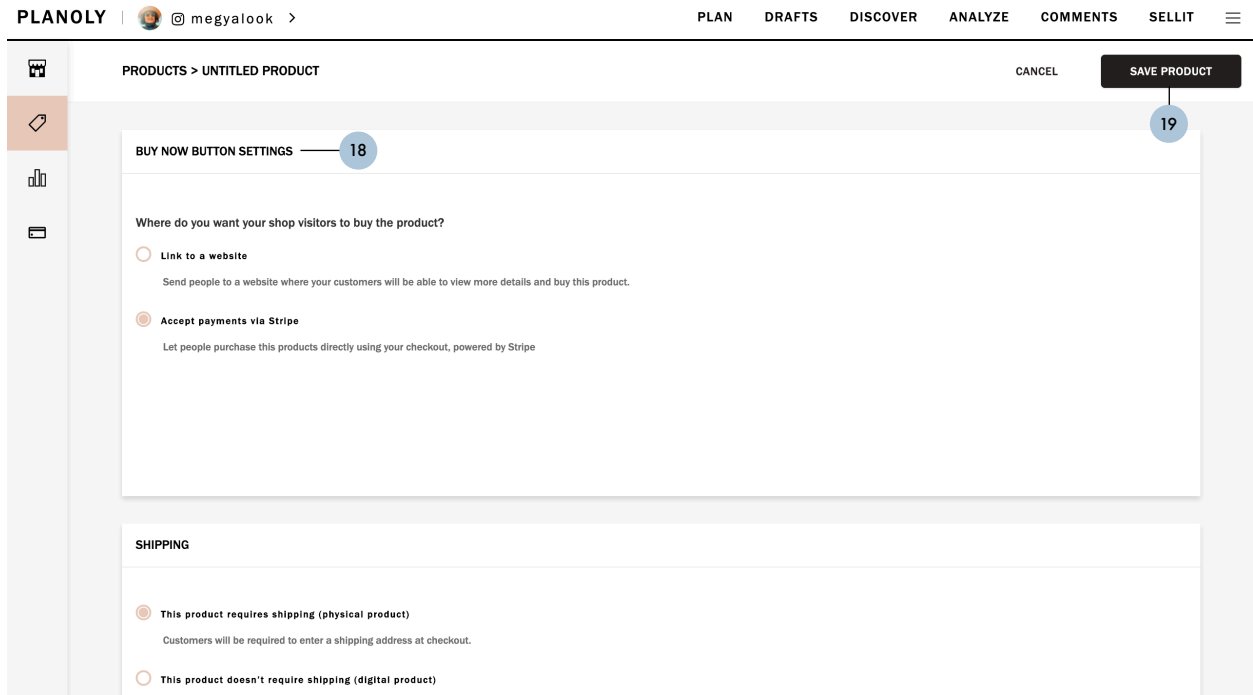

Products Tab View 3

18. **Buy Now Button Settings** - Use the **Buy Now Button Settings** to link to a website and to begin accepting payments via Stripe
  - A. **Link to a Website** - Direct your customers to a website where they will be able to view more details and purchase this product
  - B. **Accept Payments via Stripe** - Allow your customers to purchase this product directly through **sellit** storefront, powered by Stripe
19. **Save Product** - Click here to save your new product!