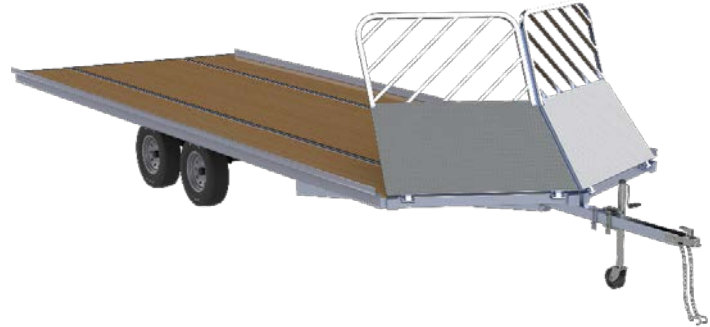

# OPEN SNOW [ DRIVE ON/OFF ]

## STANDARD FEATURES

- All-Aluminum Construction
- 24" O/C Crossmembers
- Torsion Ride Suspension
- 1/2" Marine Tech Decking
- 4' Stowaway Ramp w/ Super Guides
- Recessed LED Marker Lights
- 1200# Wheel Jack
- Straight Pull w/Underwings
- 6000# Straight Cou
- (2) 5000# Safety Chains
- Full Length Slide Track Tie Down System w/ (1) Sliding D-Ring & (1) Ski Tie Down Bar Per Machine
- Limited 4-Year Warranty