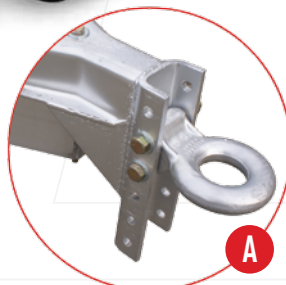

Additional Sizes and Options Available

HLS6.5x14
*Shown w/ Options

PATRIOT UTILITY TRAILERS

- STANDARD FEATURES**
- All Aluminum Box Tube Framework
- 5/4" Pressure Treated Decking Boards
- Torsion Ride Axles
- 15" White Mod Wheels
- Tandem HD Flip-Up Ramps (Adjustable Width)
- Tri-Frame Tongue w/ A-Frame Coupler
- Welded Aluminum Rail Kit
- 7000# Heavy Duty Pedestal Jack
- 4 Year Limited Warranty
- OPTIONS**
- Axle and Tire Upgrades
- Upgrade to Extruded Aluminum Decking
- Upgrade to Aluminum Wheels
- Tongue-Mounted Spare Tire Carrier
- Bi-Fold Heavy Duty Ramp
- Pull-Out Car Hauler Ramps

HPAT6.5x16
*Standard Model

HDD101x20-A
*Shown w/ Options

LANDSCAPE UTILITY TRAILERS

- STANDARD FEATURES**
- All Aluminum Box Tube Framework
- 5/4" Pressure Treated Decking Boards
- Extruded Aluminum Decking (-A Models Only)
- Torsion Ride Axles
- 15" White Mod Wheels
- Wishbone-Style Tongue w/ Straight Coupler
- Expanded Aluminum Rear & Side Ramps
- Welded Aluminum Rail Kit
- Wheel Jack
- 4 Year Limited Warranty
- POPULAR OPTIONS**
- Upgrade to Bi-Fold Ramps
- Upgrade to Aluminum Wheels
- Tongue-Mounted Diamond Plate Toolbox
- Pressure Treated Side Panels
- Diamond Plate Side Panels
- Expanded Aluminum Side Panels
- Surface-Mount or Recessed HD D-Rings