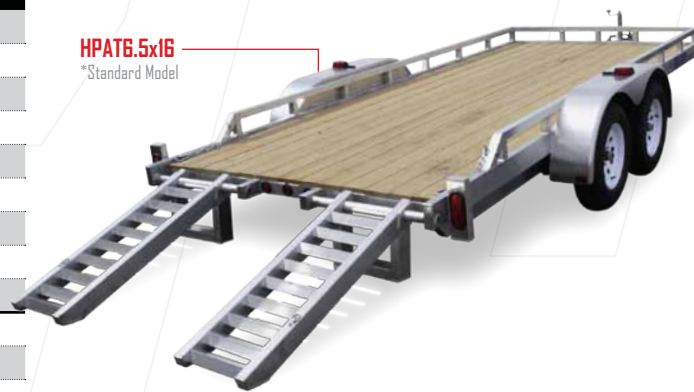

HDD101x20-A
*Shown w/ Options

HPAT6.5x16
*Standard Model