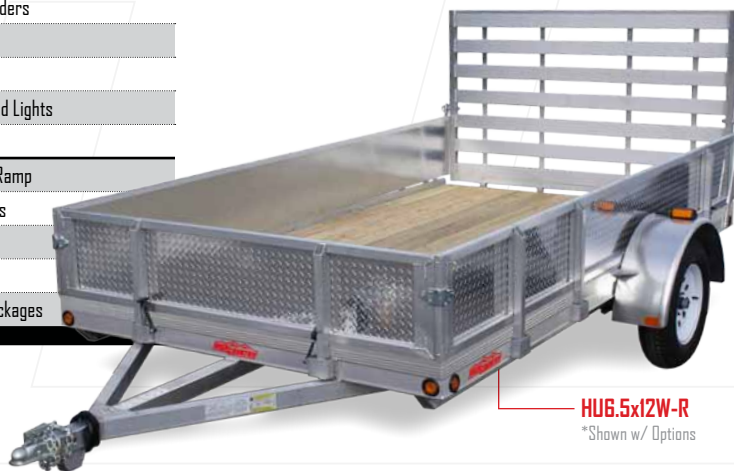

HU6.5x12W-R
*Shown w/ Options

NEW HIGH COUNTRY TRAVERSE SERIES

We are excited to introduce the High Country Traverse series utility trailers. These will bring absolutely the best pricing the High Country utility series has ever seen. The new models will feature the great looks of the standard High Country Utility series, come standard with bullet led lights, aluminum rims on aluminum decked models and feature a 3.5K leaf spring axle with a 4" drop (2.2K on 48" wide models). The Traverse series will feature a brand new, stylish solid rail kit option and will also include several new model sizes.