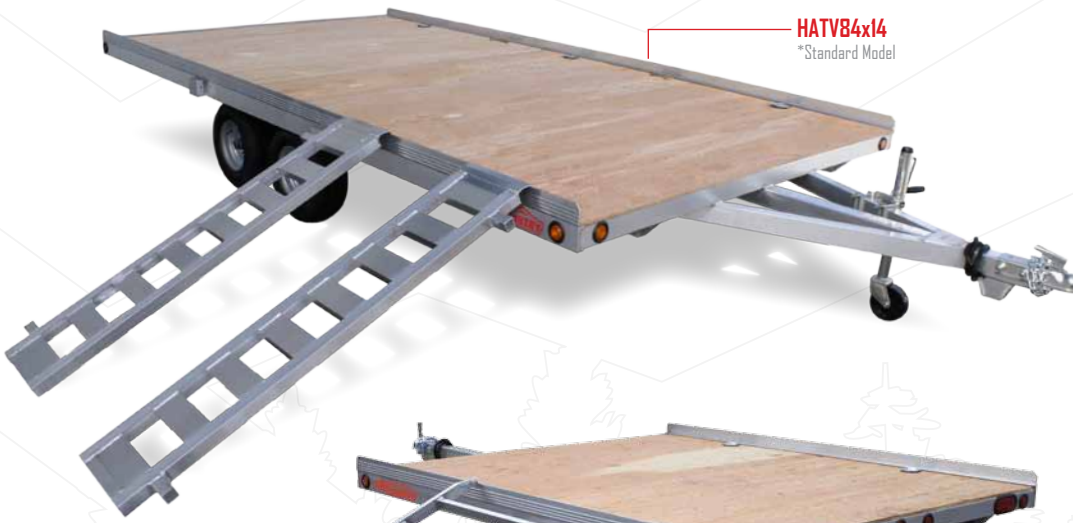

ATV TRAILERS

- All Aluminum Box Tube Framework
- 1/2" Marine Tech Plywood Decking
- 5/4" Pressure Treated Deck Board (HATV83x14)
- Torsion Ride Axles
- Leaf Spring Axles (HATV83x14)
- 8" Powder Coated Steel Wheels (2-Place Models)
- 10" Powder Coated Wheels (3 & 4-Place Models)
- 15" Silver Mod Wheels (HATV83x14)
- Economy Stowaway Ramp (84-Wide Models)
- Tandem Removable Ramps/Side Panels (83, 88 & 96-Wide Models)
- Recessed Rubber-Mounted Lights
- 1200# Wheel Jack (HATV83x14, 3 & 4-Place Mdl)
- Surface Mount D-Rings (Excl MATV83x14) **(A)**
- 1 Year Limited Warranty

STANDARD FEATURES

POPULAR OPTIONS

- Upgrade to Extruded Aluminum Decking
- Axle Upgrades
- Wheel Jack (2-Place Models)
- Tongue-Mounted Spare Tire Carrier
- Tongue-Mounted Diamond Plate Toolbox
- Weld-On Stake Pockets (Allows for Rear Loading on 84-Wide Models)
- Surface Mount D-Rings (HATV83x14)

HATV84x14
*Standard Model