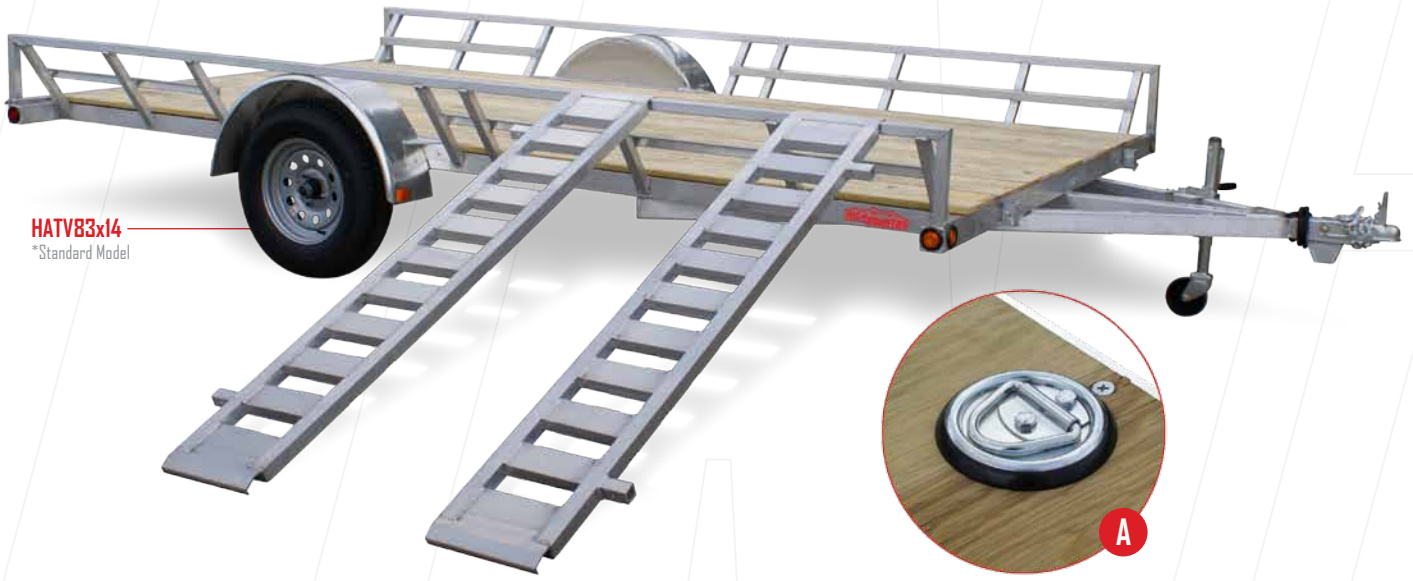

HATV83x14
*Standard Model

A

SPECIFICATIONS

MODEL:	HATV83x14	HATV84x10	HATV84x14	HATV88x102	HATV88x10	HATV88x14	HATV96x14	HATV96x18
Deck Dimensions (LxW):	168" x 83"	120" x 84"	168" x 84"	102" X 88"	120" x 88"	168" X 88"	168" X 96"	216" X 96"
Overall Dimensions (LxW):	18' x 102"	14' x 85"	18' x 85"	12' 6" X 92"	14' x 92"	18' X 92"	18' X 102"	22' X 102"
Decking:	5/4" PT Boards	1/2" Marine Tech Plywood	1/2" Marine Tech Plywood	1/2" Marine Tech Plywood	1/2" Marine Tech Plywood	1/2" Marine Tech Plywood	1/2" Marine Tech Plywood	1/2" Marine Tech Plywood
Deck Height:	22 1/2"	23 1/2"	23 1/2"	23 1/2"	23 1/2"	23 1/2"	23 1/2"	23 1/2"
Axles/Suspension Type:	(1)3500# Idler Leaf Spring	(1)2200# Idler Torsion Ride	(1)3500# Idler Torsion Ride	(1)2200# Idler Torsion Ride	(1)2200# Idler Torsion Ride	(1)3500# Idler Torsion Ride	(1)3500# Idler Torsion Ride	(2)2200# Braked Torsion Ride
Tires:	15" Silver Mod/205/75D15	8" Powder Coated/18.5x8C	10" Powder Coated/20.5x10E	8" Powder Coated/18.5x8C	8" Powder Coated/18.5x8C	10" Powder Coated/20.5x10E	10" Powder Coated/20.5x10E	10" Powder Coated/20.5x10E
Curb Weight/Payload/GVWR:	425#/2565#/2990#	365#/1835#/2200#	400#/2590#/2990#	380#/1820#/2200#	430#/X1770#/2200#	475#/2515#/2990#	485#/2505#/2990#	850#/3550#/4400#
Limited Warranty	1 Year	1 Year	1 Year	1 Year	1 Year	1 Year	1 Year	1 Year

Additional Sizes and Options Available