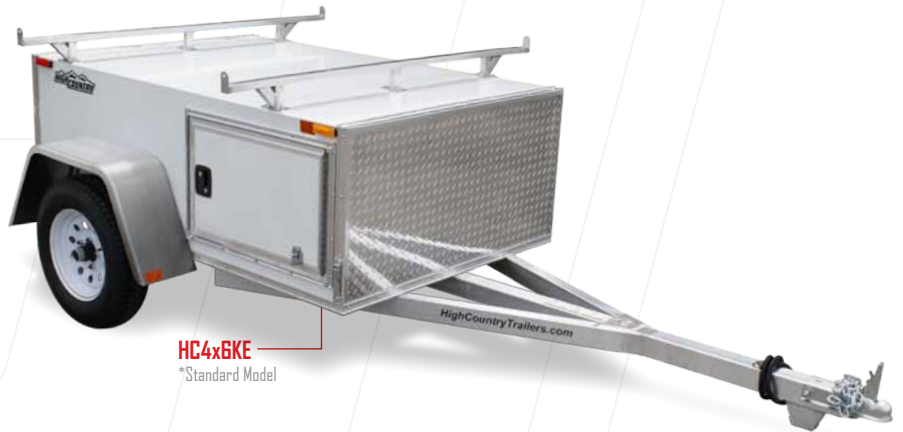

HC4x6KE
*Standard Model