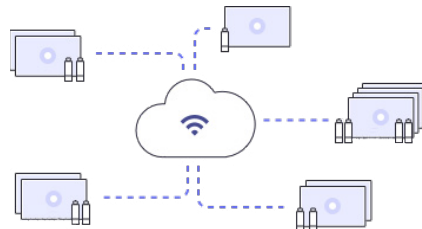

Channel Insertion & Content Management Made Easy

Raydiant lets you control content across tens, hundreds, or thousands of screens, right from an easy-to-use web dashboard.

How Raydiant Works

- 1 PLUG**
Plug a ScreenRay into any HDMI-enabled display.

- 2 CONTROL**
Publish any content (pictures, videos, presentations, etc.) from a simple web dashboard without a designer.

- 3 MANAGE**
Give each employee the level of control they need to manage their appropriate screens.

What is a ScreenRay?

ScreenRay is a small HDMI device that transforms any TV into a digital sign. Just plug it into a screen and within moments you'll be publishing content.

Schedule a demo to learn more raydiant.com/book-a-demo