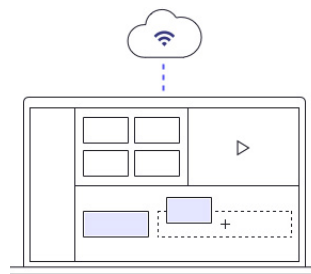

Channel Insertion & Content Management Made Easy

Raydiant lets you control content across tens, hundreds, or thousands of screens, right from an easy-to-use web dashboard.

How Raydiant Works

- 1 PLUG**
Plug a ScreenRay into any HDMI-enabled display.

- 2 CONTROL**
Publish any content (pictures, videos, presentations, etc.) from a simple web dashboard without a designer.

- 3 MANAGE**
Give each employee the level of control they need to manage their appropriate screens.

What is a ScreenRay?

ScreenRay is a small HDMI device that transforms any TV into a digital sign. Just plug it into a screen and within moments you'll be publishing content.

Schedule a demo to learn more raydiant.com/book-a-demo