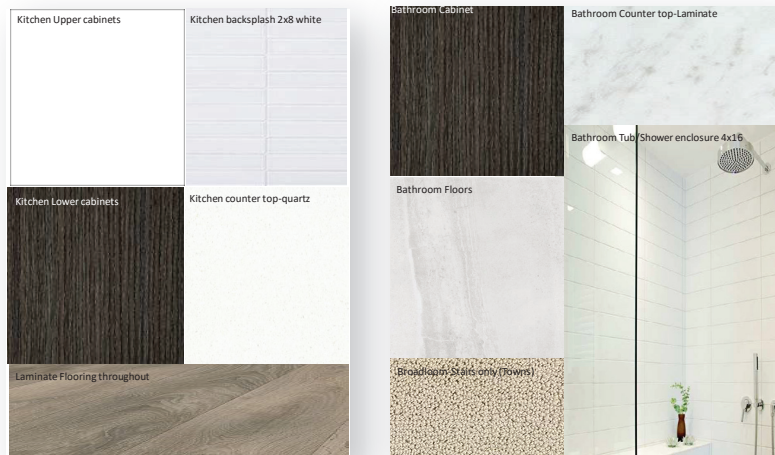

# INTERIOR FINISHING PACKAGES

All interior finishing packages have been carefully selected by the Daniels' Design Team.

**PACKAGE 1 - MORNING**

**PACKAGE 2 - AFTERNOON**

**PACKAGE 3 - NIGHT**