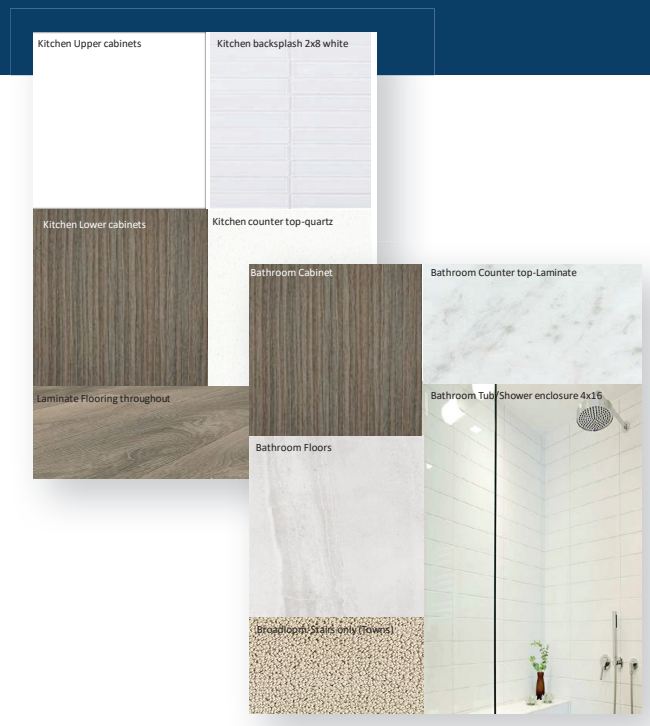

# INTERIOR FINISHING PACKAGES

All interior finishing packages have been carefully selected by the Daniels' Design Team.

**PACKAGE 1 - MORNING**

**PACKAGE 2 - AFTERNOON**

**PACKAGE 3 - NIGHT**