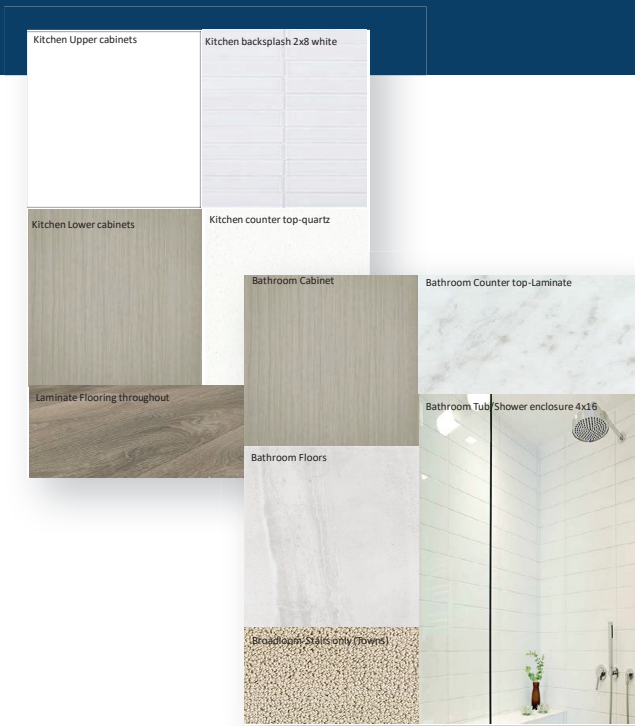

# INTERIOR FINISHING PACKAGES

All interior finishing packages have been carefully selected by the Daniels' Design Team.

**PACKAGE 1 - MORNING**

**PACKAGE 2 - AFTERNOON**

**PACKAGE 3 - NIGHT**