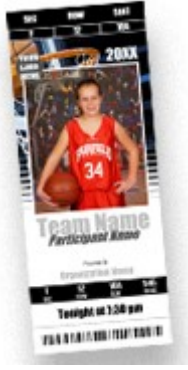

*Different artwork styles available on most products. see CCS style guide.

#1 Starter Package

#2 Game Package

#3 Player Package

#4 Superstar Package

#5 Elite Package

#19 Memory Mate Plaque

#20 Player Plaque

#21 Memory Mate

#22 Magazine Cover

#23 8x10 Photo Calendar

#24 Bordered Magnet

#25 8-Trader Cards

26 Super Ticket

#31 Surge Design Animation

#27 Pennant