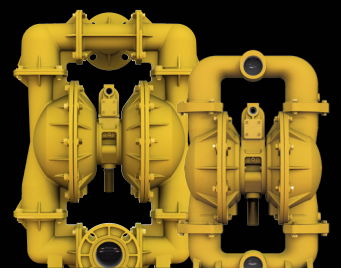

VERSAMATIC®

QUICK SHIP PROGRAM

**12 POPULAR AODD PUMP MODELS AVAILABLE
TO SHIP NEXT BUSINESS DAY!**

**AVAILABLE IN QUANTITIES UP TO 3 EACH PER MODEL
NO ADDITIONAL FEE!**

DESCRIPTION	MODEL NUMBER
1/4" Polypropylene / 2-Piece PTFE	E6PP5B550A
1/4" Polypropylene / Santoprene	E6PP6X650A
1/2" Aluminum / Nitrile	E5AP2R229C
1/2" Polypropylene / 2-Piece PTFE	E5PP5T559D
1/2" Polypropylene / Santoprene	E5PP6X659D
1" Aluminum / Nitrile	E1AA2R229C-ATEX
1" Polypropylene / 2-Piece PTFE	E1PP5T5T9C
1" Polypropylene / Santoprene	E1PP6X669C
1 1/2" Polypropylene / 2-Piece PTFE	E40PP5T559A
1 1/2" Polypropylene / Santoprene	E40PP6X659A
2" Aluminum / Nitrile	E2AA2R229C-ATEX
3" Aluminum / Nitrile	E3AA2R229C-ATEX