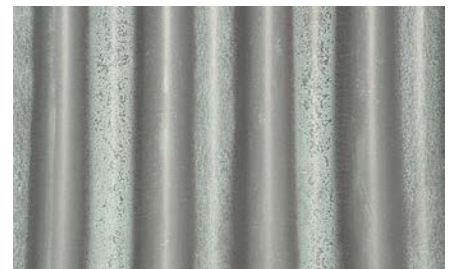

# STREAKED SERIES®

AVAILABLE IN 7/8" CORRUGATED ONLY

There are no other paint prints that even come close to the authenticity of the Streaked Series®.

- Designed specifically for 7/8" Corrugated.
- Different colors in the highs and lows of the panels.
- The panels look like a real patina'd metal.
- PVDF paint warranty.

### Some of the benefits include:

- Panels in the Streaked Series® arrive looking weathered. You do NOT have to wait for it to weather like real Corten or real Copper.
- Real Corten & Copper will have rust run off and rust stains. Streaked Series® panels are a painted product so you will NOT have these problems.
- Standard paint warranty. Real rusted steel in Corten, Bare Cold Rolled and Copper do NOT have a warranty.

## AVAILABLE COLORS IN THIS STREAKED SERIES:

*These color samples are as close as possible to actual colors offered within the limits of color reproduction. Substrate subject to change.*

† Streaked Rust®

† Streaked Galvanized Rust®

† Streaked Blackened Rust®

† Streaked Copper®

† Streaked Blue Copper®

† Available in 7/8" Corrugated only