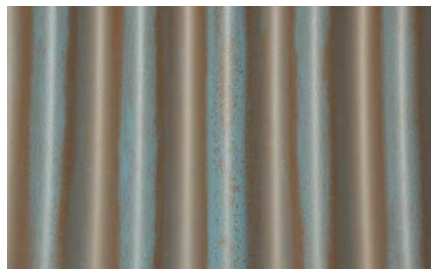

# STREAKED SERIES®

AVAILABLE IN 7/8" CORRUGATED ONLY

There are no other paint prints that even come close to the authenticity of the Streaked Series®.

- Designed specifically for 7/8" Corrugated.
- Different colors in the highs and lows of the panels.
- The panels look like a real patina'd metal.
- PVDF paint warranty.

### Some of the benefits include:

- Panels in the Streaked Series® arrive looking weathered. You do NOT have to wait for it to weather like real Corten or real Copper.
- Real Corten & Copper will have rust run off and rust stains. Streaked Series® panels are a painted product so you will NOT have these problems.
- Standard paint warranty. Real rusted steel in Corten, Bare Cold Rolled and Copper do NOT have a warranty.

## AVAILABLE COLORS IN THIS STREAKED SERIES:

*These color samples are as close as possible to actual colors offered within the limits of color reproduction. Substrate subject to change.*

† Streaked Rust®

† Streaked Galvanized Rust®

† Streaked Blackened Rust®

† Streaked Copper®

† Streaked Blue Copper®

† Available in 7/8" Corrugated only