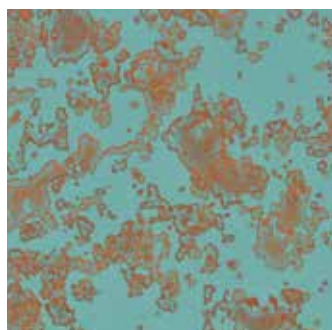

COLOR SELECTION GUIDE
COPPER COLORS

Colors represented on this chart may not exactly match actual material. All colors should be verified using actual metal samples.

STANDARD COLORS:

Streaked Copper®

Speckled Copper®

Streaked Blue Copper®

Speckled Blue Copper®

Copper Patina®

Green Copper®

Aged Copper®

Speckled Blackened Copper®

Blackened Copper®

Burnished Slate

Weathered Metallic®

Copper Penny

COLOR SELECTION GUIDE
COPPER COLORS

Product Availability Chart

Inquire about sizes and gauges that are not shown.

Color Name	Coil Width	Flat Stock	Gauge	Substrate	Paint Finish	Cool Ratings		
						Reflect	Emiss	SRI
Aged Copper®	24"/48"	48"	24	■	●	43.9%	0.88	50
Blackened Copper®	18"/36"	36"	24	■ ★	●	31.0%	0.77	34
Burnished Slate	24"/48"	48"	24	■	●	29.1%	0.87	29
Copper Patina®	18"/36"	36"	24	■ ★	●	37.0%	0.85	39
Copper Penny	24"/48"	48"	24	■	●	46.0%	0.86	52
Green Copper®	24"/48"	48"	24	◆	●	33.0%	0.87	35
Speckled Blackened Copper®	24"/48"	48"	24	■	●	14.0%	0.87	10
Speckled Blue Copper®	24"/48"	48"	24	■	●	38.0%	0.87	41
Speckled Copper®	24"/48"	48"	24	■	●	37.0%	0.88	40
Streaked Blue Copper®	24"/48"	48"	24	■	●	37.0%	0.89	41
Streaked Copper®	24"/48"	48"	24	■	●	36.0%	0.88	39
Weathered Metallic®	18"/36"	36"	24	■ ★	●	16.0%	0.85	12