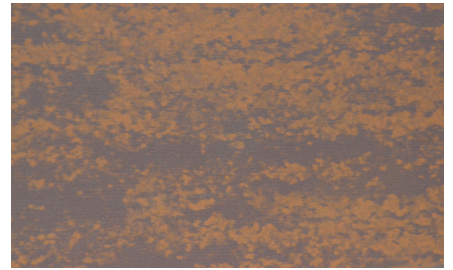

Streaked Rust® - 7/8" Corrugated

# PRE-PAINTED METAL THAT LOOKS RUSTED

ROOFING PANELS • WALL PANELS • FLAT SHEETS • COIL • TRIM

In this series you will find each paint print was meticulously designed to duplicate the various stages of rusting in absolute detail. From the distinctive contrast between corrugations in Streaked Rust® to the deep orange and brown patina of Speckled Rust®, we're sure you will find that our painted panels are not only unique, but will truly turn your building design into a work of art.

## AVAILABLE COLORS IN THIS SERIES:

*These color samples are as close as possible to actual colors offered within the limits of color reproduction. Substrate subject to change.*

† Streaked Rust®

Speckled Rust®

Corten AZP Raw®

Fresh Rust®

†† Iron Rust®

†† Antique Rustic®

Blackened Copper®

† Streaked Galvanized Rust®

Speckled Galvanized Rust®

† Available only in 7/8" Corrugated