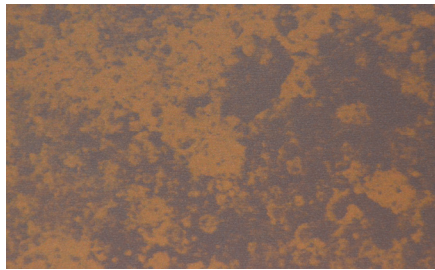

Streaked Rust® - 7/8" Corrugated

# PRE-PAINTED METAL THAT LOOKS RUSTED

ROOFING PANELS • WALL PANELS • FLAT SHEETS • COIL • TRIM

In this series you will find each paint print was meticulously designed to duplicate the various stages of rusting in absolute detail. From the distinctive contrast between corrugations in Streaked Rust® to the deep orange and brown patina of Speckled Rust®, we're sure you will find that our painted panels are not only unique, but will truly turn your building design into a work of art.

## AVAILABLE COLORS IN THIS SERIES:

*These color samples are as close as possible to actual colors offered within the limits of color reproduction. Substrate subject to change.*

† Streaked Rust®

Speckled Rust®

Corten AZP Raw®

Fresh Rust®

†† Iron Rust®

†† Antique Rustic®

Blackened Copper®

† Streaked Galvanized Rust®

Speckled Galvanized Rust®

† Available only in 7/8" Corrugated