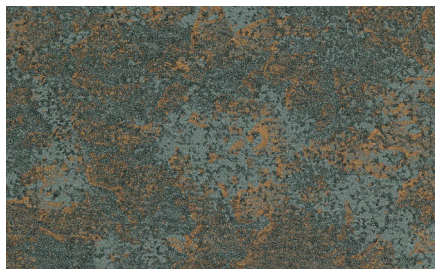

Streaked Rust® - 7/8" Corrugated

# PRE-PAINTED METAL THAT LOOKS RUSTED

ROOFING PANELS • WALL PANELS • FLAT SHEETS • COIL • TRIM

In this series you will find each paint print was meticulously designed to duplicate the various stages of rusting in absolute detail. From the distinctive contrast between corrugations in Streaked Rust® to the deep orange and brown patina of Speckled Rust®, we're sure you will find that our painted panels are not only unique, but will truly turn your building design into a work of art.

## AVAILABLE COLORS IN THIS SERIES:

*These color samples are as close as possible to actual colors offered within the limits of color reproduction. Substrate subject to change.*

† Streaked Rust®

Speckled Rust®

Corten AZP Raw®

Fresh Rust®

†† Iron Rust®

†† Antique Rustic®

Blackened Copper®

† Streaked Galvanized Rust®

Speckled Galvanized Rust®

† Available only in 7/8" Corrugated