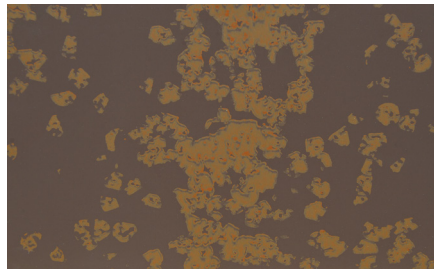

Streaked Rust® - 7/8" Corrugated

# PRE-PAINTED METAL THAT LOOKS RUSTED

ROOFING PANELS • WALL PANELS • FLAT SHEETS • COIL • TRIM

In this series you will find each paint print was meticulously designed to duplicate the various stages of rusting in absolute detail. From the distinctive contrast between corrugations in Streaked Rust® to the deep orange and brown patina of Speckled Rust®, we're sure you will find that our painted panels are not only unique, but will truly turn your building design into a work of art.

## AVAILABLE COLORS IN THIS SERIES:

*These color samples are as close as possible to actual colors offered within the limits of color reproduction. Substrate subject to change.*

† Streaked Rust®

Speckled Rust®

Corten AZP Raw®

Fresh Rust®

†† Iron Rust®

†† Antique Rustic®

Blackened Copper®

† Streaked Galvanized Rust®

Speckled Galvanized Rust®

† Available only in 7/8" Corrugated