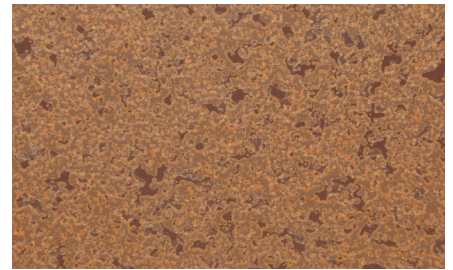

Streaked Rust® - 7/8" Corrugated

# PRE-PAINTED METAL THAT LOOKS RUSTED

ROOFING PANELS • WALL PANELS • FLAT SHEETS • COIL • TRIM

In this series you will find each paint print was meticulously designed to duplicate the various stages of rusting in absolute detail. From the distinctive contrast between corrugations in Streaked Rust® to the deep orange and brown patina of Speckled Rust®, we're sure you will find that our painted panels are not only unique, but will truly turn your building design into a work of art.

## AVAILABLE COLORS IN THIS SERIES:

*These color samples are as close as possible to actual colors offered within the limits of color reproduction. Substrate subject to change.*

† Streaked Rust®

Speckled Rust®

Corten AZP Raw®

Fresh Rust®

†† Iron Rust®

†† Antique Rustic®

Blackened Copper®

† Streaked Galvanized Rust®

Speckled Galvanized Rust®

† Available only in 7/8" Corrugated