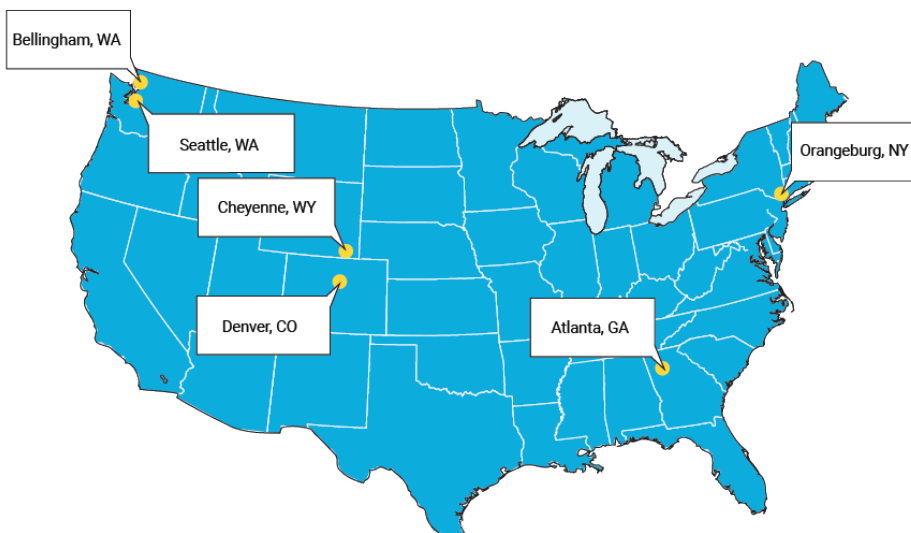

Colocation

Secure & Concurrently Maintainable Colocation

From single servers to complete cabinets to powered shells, Lunavi can satisfy your power, network, redundancy, and secure requirements with custom colocation in data centers across the United States - hands-on Hear from a Human service included.

Keep your essential enterprise applications available at all times with reliable colocation backed by some of the best remote hands in the business.

Whether you need access to dozens of providers in the Westin Building Exchange meet-me-room, primary infrastructure deployment in Cheyenne with disaster recovery in the cloud, or a highly secure deployment with custom rack locks and audit trails, we're ready to help.

Nationwide Data Centers

Facility Design

Cutting edge data center design coupled with year-round monitoring by real people and convenient locations near major cities and edge markets.

- SOC 1 and 2 Type II, HIPAA, & PCI compliance
- 100% uptime SLAs
- N+1 or N+2 redundancy
- Competitive power pricing and energy efficient cost savings
- PUEs between 1.14 and 1.38
- Biometric, key-card, and rack-level security
- Network monitoring and resiliency
- Pre-action fire suppression
- Carrier neutral with multiple on-net broadband providers
- Burstable bandwidth up to 100Gbps
- Always available on-site technicians
- 24/7/365 customer access