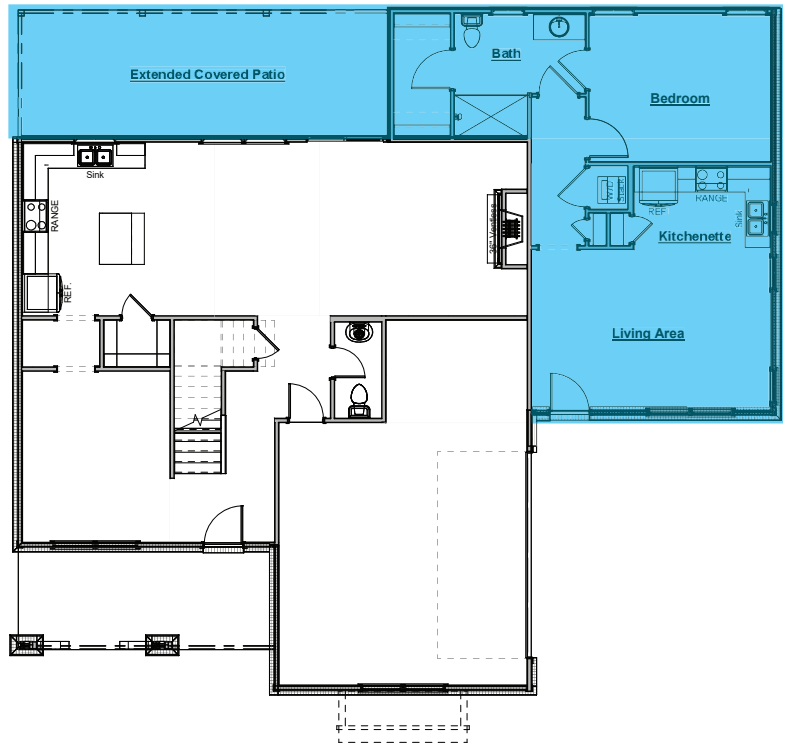

*NestGen w/ Walk-In Tile Shower
& Extended Covered Patio
Adds Approx. 709sf of Living Space*

1. Includes:
2. -Includes Everything from NestGen w/ Walk-In Tile Shower Option Plus an Additional 130sf of Covered Patio

*Certain structural options may not be available due to lot restrictions and/or selection of other options. Prices subject to change without notice.

HARRIS DOYLE
HOMES

LIFE WELL CRAFTED