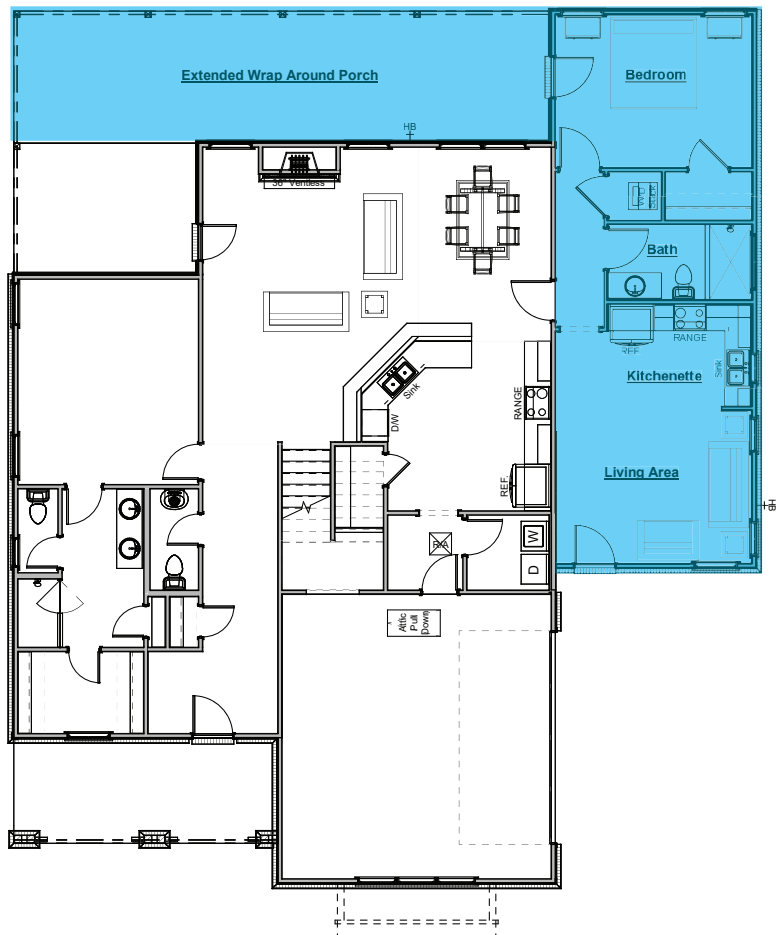

*Certain structural options may not be available due to lot restrictions and/or selection of other options. Prices subject to change without notice.

HARRIS DOYLE
HOMES

LIFE WELL CRAFTED