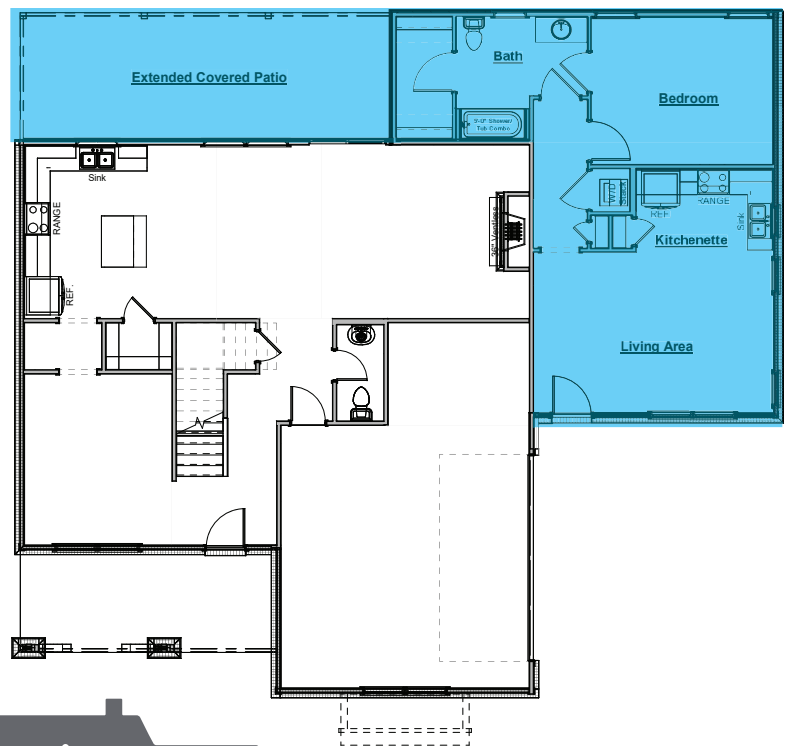

@harrisdoylehomes
#harrisdoyle

the MULBERRY

...

NestGen Options

NestGen Option
Adds Aprox. 709sf of Living Space

- Includes:
- Hardwood Flooring in the Kitchen Living Area and Hallway
 - Carpeted Flooring in the Bedroom and Closet
 - Tile Flooring in the Laundry Closet and Bath
 - Full Bathroom with Tub/Shower Combo

NestGen w/ Extended Covered Patio
Adds Aprox. 709sf of Living Space

- Includes:
- Includes Everything from NestGen Option Plus an Additional 130sf of Covered Patio

*NestGen w/ Walk-In Tile Shower
Adds Approx. 709sf of Living Space*