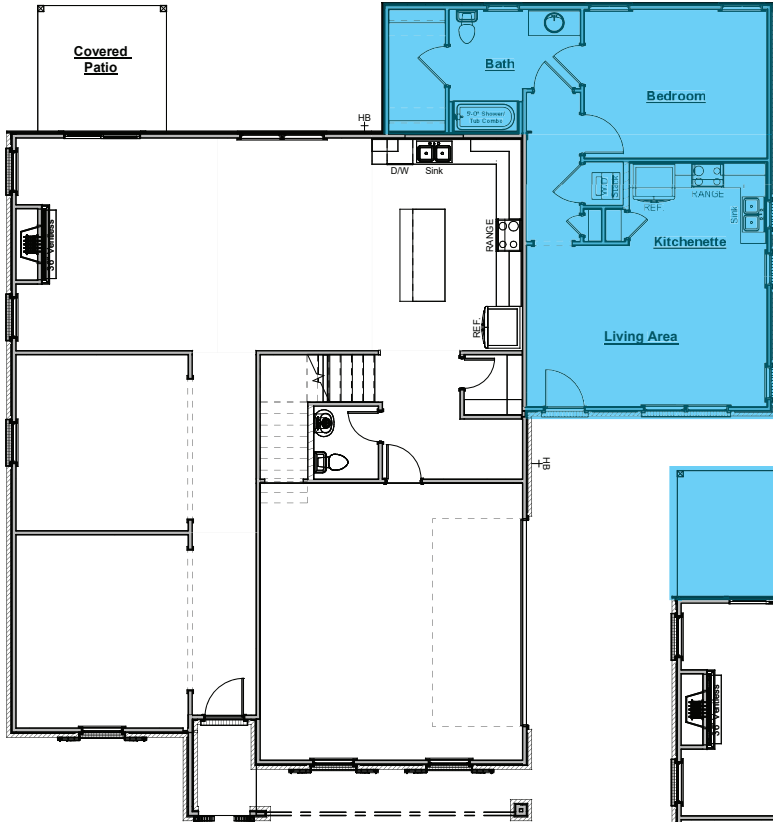

the EMPRESS

NestGen Options

NestGen Option
Adds Approx. 709sf of Living Space

1. Includes:
2. -Hardwood Flooring in the Kitchen Living Area and Hallway
   - -Carpeted Flooring in the Bedroom and Closet
   - -Tile Flooring in the Laundry Closet and Bath
   - -Full Bathroom with Tub/Shower Combo