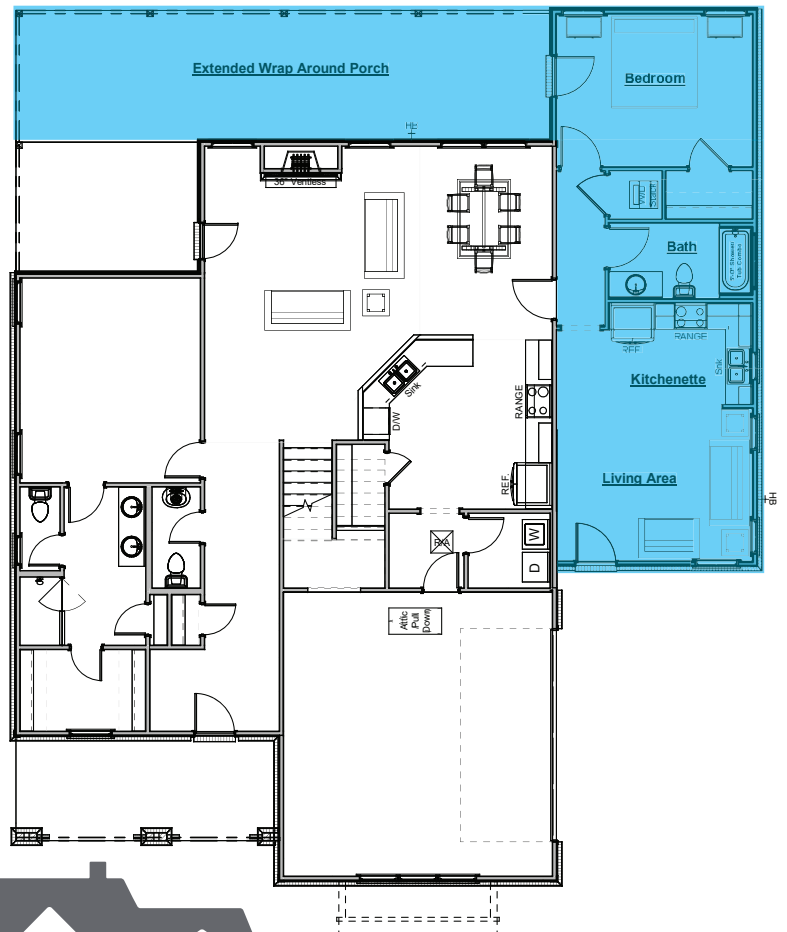

1. Includes:
2. -Hardwood Flooring in the Kitchen Living Area and Hallway
   - -Carpeted Flooring in the Bedroom and Closet
   - -Tile Flooring in the Laundry Closet and Bath
   - -Full Bathroom with Tub/Shower Combo

NestGen w/ Extended Covered Patio
Adds Aprox. 641sf of Living Space