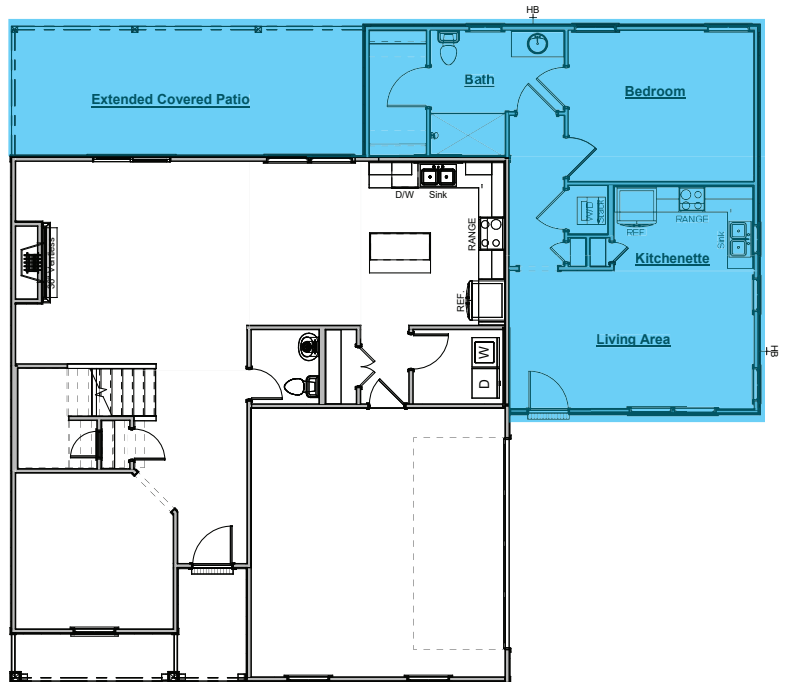

*NestGen w/ Walk-In Tile Shower
& Extended Covered Patio
Adds Aprox. 671sf of Living Space*