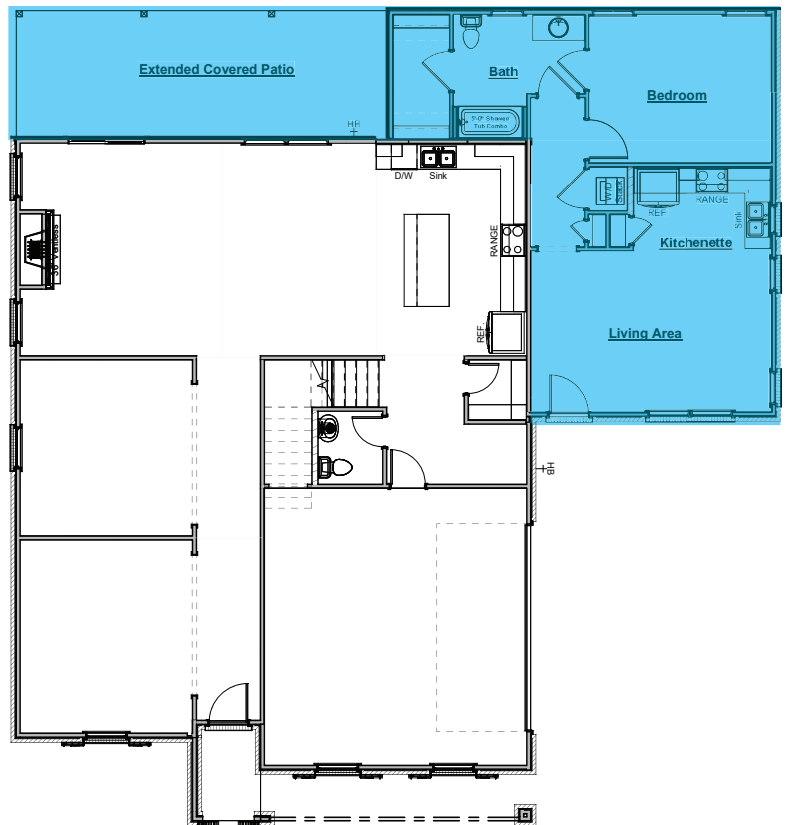

@harrisdoylehomes
#harrisdoyle

the EMPRESS

NestGen Options

NestGen Option
Adds Approx. 709sf of Living Space

- Includes:
- Hardwood Flooring in the Kitchen Living Area and Hallway
 - Carpeted Flooring in the Bedroom and Closet
 - Tile Flooring in the Laundry Closet and Bath
 - Full Bathroom with Tub/Shower Combo

NestGen w/ Extended Covered Patio
Adds Approx. 709sf of Living Space

- Includes:
- Includes Everything from NestGen Option Plus an Additional 190sf of Covered Patio

*NestGen w/ Walk-In Tile Shower
Adds Aprox. 709sf of Living Space*

- Includes:
- Hardwood Flooring in the Kitchen Living Area and Hallway
 - Carpeted Flooring in the Bedroom and Closet
 - Tile Flooring in the Laundry Closet and Bath
 - Full Bathroom with Walk-In Tile Shower and Blocking for Future Grab Bars