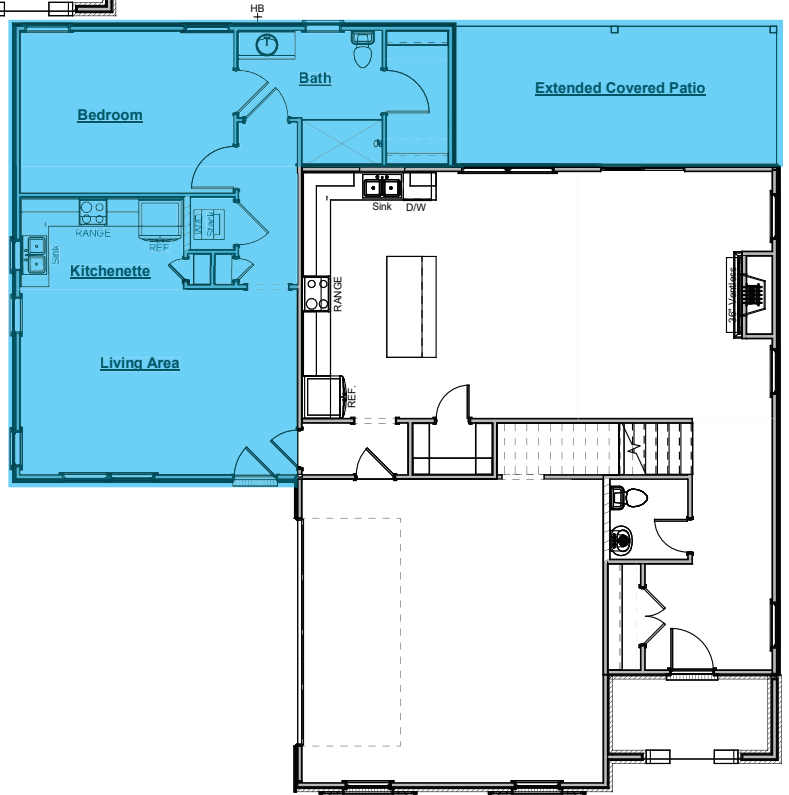

*NestGen w/ Walk-In Tile Shower
& Extended Covered Patio
Adds Approx. 753sf of Living Space*

1. Includes:
2. -Includes Everything from NestGen w/ Walk-In Tile Shower Option Plus an Additional 130sf of Covered Patio

*Certain structural options may not be available due to lot restrictions and/or selection of other options. Prices subject to change without notice.

HARRIS DOYLE
HOMES

LIFE WELL CRAFTED