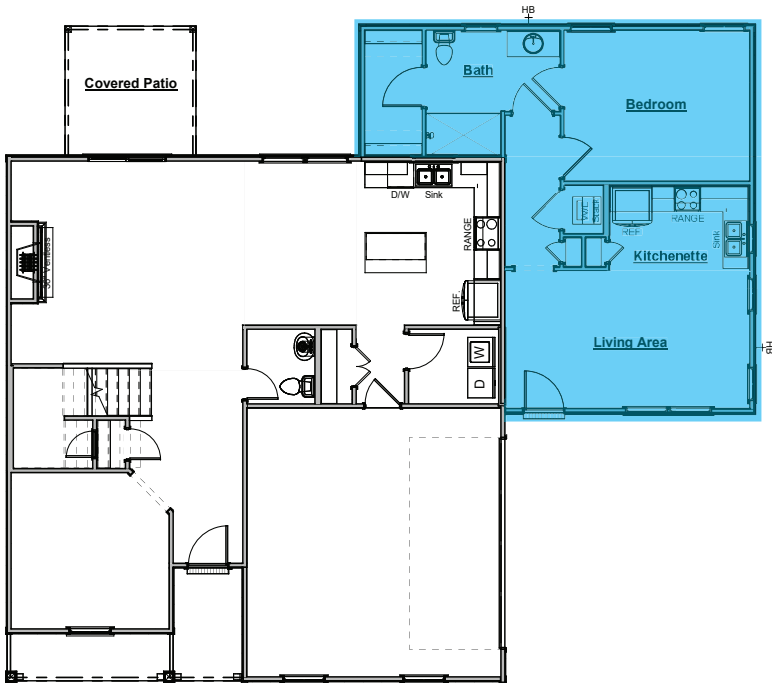

NestGen w/ Extended Covered Patio
Adds Aprox. 671sf of Living Space

- Includes:
- Includes Everything from NestGen Option Plus an Additional 170sf of Covered Patio

*NestGen w/ Walk-In Tile Shower
Adds Aprox. 671sf of Living Space*