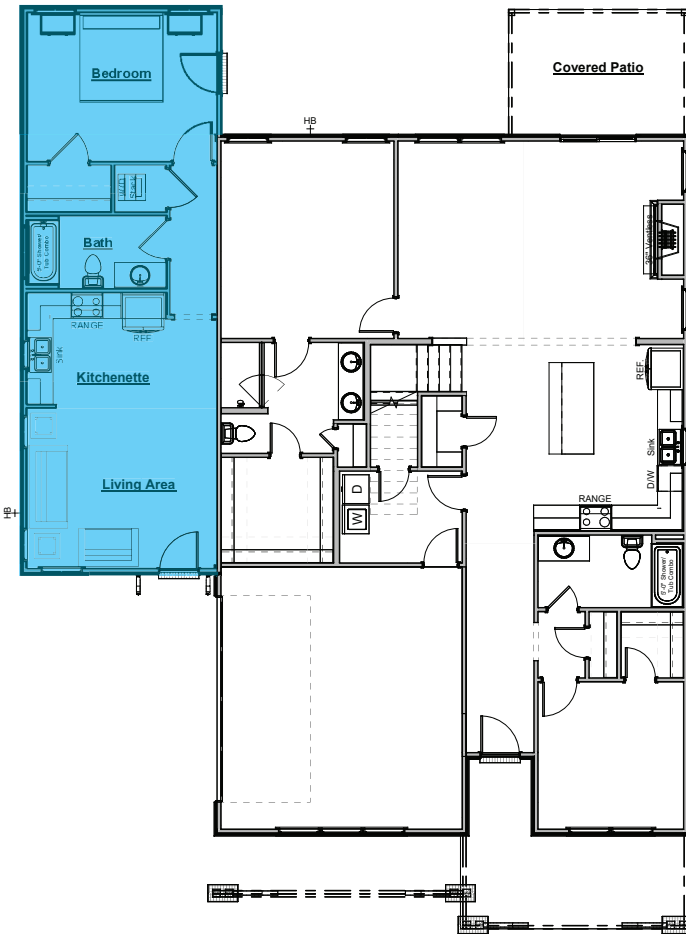

the GRIFFIN

NestGen Options

NestGen Option
Adds Approx. 671sf of Living Space

1. Includes:
2. -Hardwood Flooring in the Kitchen Living Area and Hallway
   - -Carpeted Flooring in the Bedroom and Closet
   - -Tile Flooring in the Laundry Closet and Bath
   - -Full Bathroom with Tub/Shower Combo