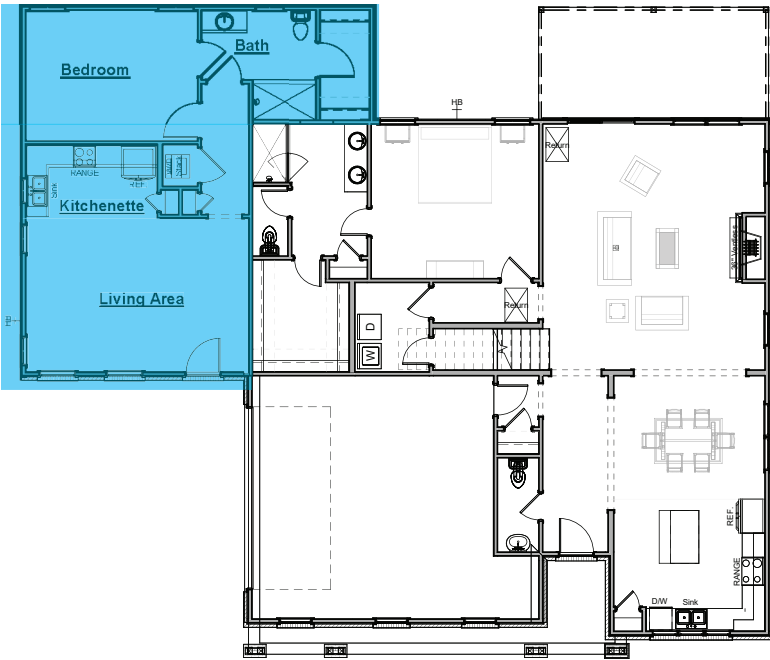

*NestGen w/ Walk-In Tile Shower
& Extended Covered Patio
Adds Aprox. 709sf of Living Space*

- Includes:
- Includes Everything from NestGen w/ Walk-In Tile Shower Option Plus an Additional 190sf of Covered Patio

@harrisdoylehomes
#harrisdoyle

the CLERMONT

NestGen Options

NestGen Option
Adds Approx. 760sf of Living Space

- Includes:
- Hardwood Flooring in the Kitchen Living Area and Hallway
 - Carpeted Flooring in the Bedroom and Closet
 - Tile Flooring in the Laundry Closet and Bath
 - Full Bathroom with Tub/Shower Combo

NestGen w/ Extended Covered Patio
Adds Approx. 760sf of Living Space

- Includes:
- Includes Everything from NestGen Option Plus an Additional 146sf of Covered Patio

*NestGen w/ Walk-In Tile Shower
Adds Aprox. 760sf of Living Space*

*NestGen w/ Walk-In Tile Shower
& Extended Covered Patio
Adds Aprox. 760sf of Living Space*

- Includes:
- Includes Everything from NestGen w/ Walk-In Tile Shower Option Plus an Additional 146sf of Covered Patio