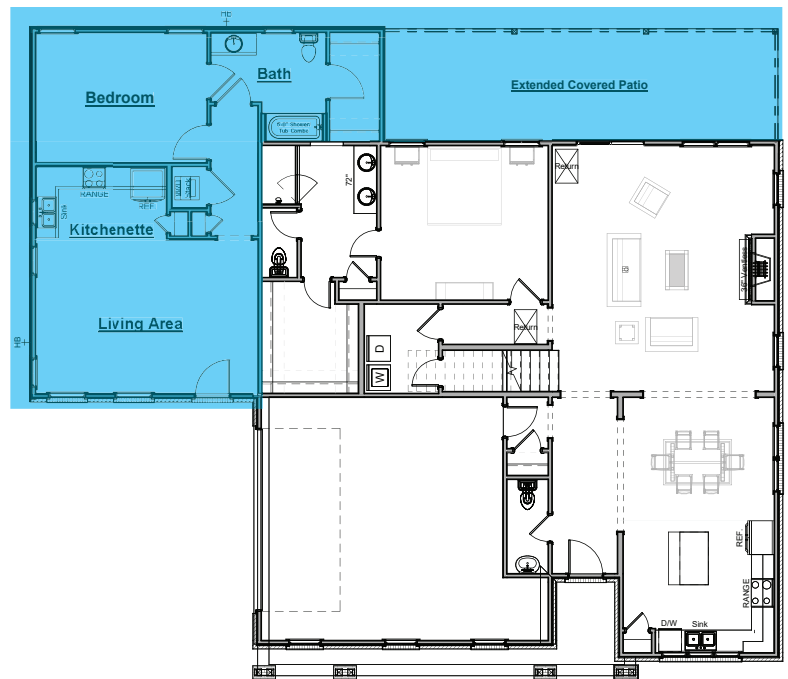

*NestGen w/ Walk-In Tile Shower
& Extended Covered Patio
Adds Aprox. 709sf of Living Space*

- Includes:
- Includes Everything from NestGen w/ Walk-In Tile Shower Option Plus an Additional 190sf of Covered Patio

@harrisdoylehomes
#harrisdoyle

the CLERMONT

NestGen Options

NestGen Option
Adds Approx. 760sf of Living Space

- Includes:
- Hardwood Flooring in the Kitchen Living Area and Hallway
 - Carpeted Flooring in the Bedroom and Closet
 - Tile Flooring in the Laundry Closet and Bath
 - Full Bathroom with Tub/Shower Combo

NestGen w/ Extended Covered Patio
Adds Approx. 760sf of Living Space

- Includes:
- Includes Everything from NestGen Option Plus an Additional 146sf of Covered Patio

*NestGen w/ Walk-In Tile Shower
Adds Aprox. 760sf of Living Space*

*NestGen w/ Walk-In Tile Shower
& Extended Covered Patio
Adds Aprox. 760sf of Living Space*

- Includes:
- Includes Everything from NestGen w/ Walk-In Tile Shower Option Plus an Additional 146sf of Covered Patio