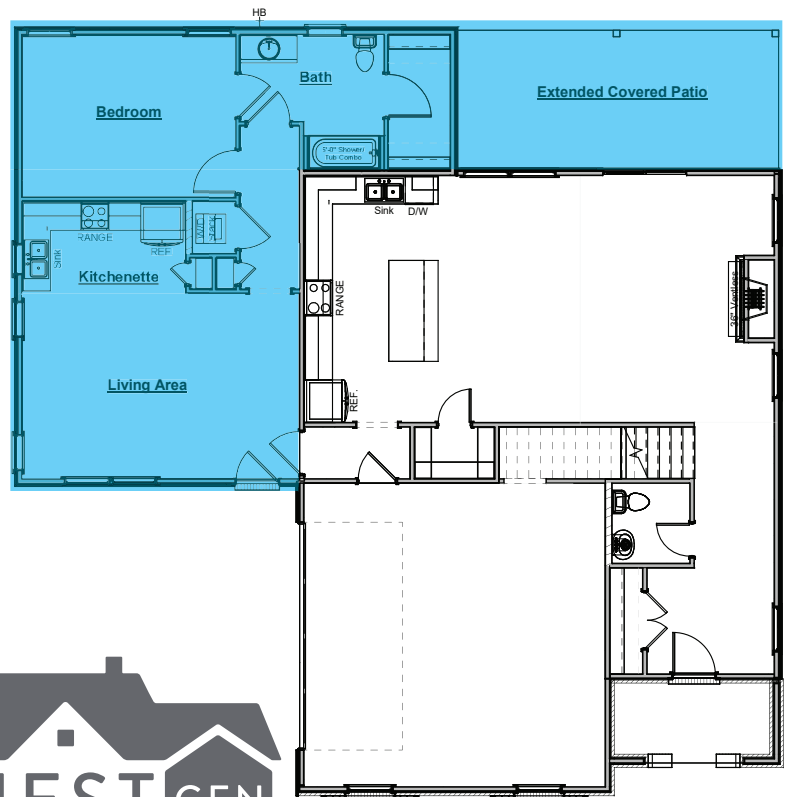

1. Includes:
2. -Hardwood Flooring in the Kitchen Living Area and Hallway
   - -Carpeted Flooring in the Bedroom and Closet
   - -Tile Flooring in the Laundry Closet and Bath
   - -Full Bathroom with Tub/Shower Combo

NestGen w/ Extended Covered Patio
Adds Aprox. 753sf of Living Space