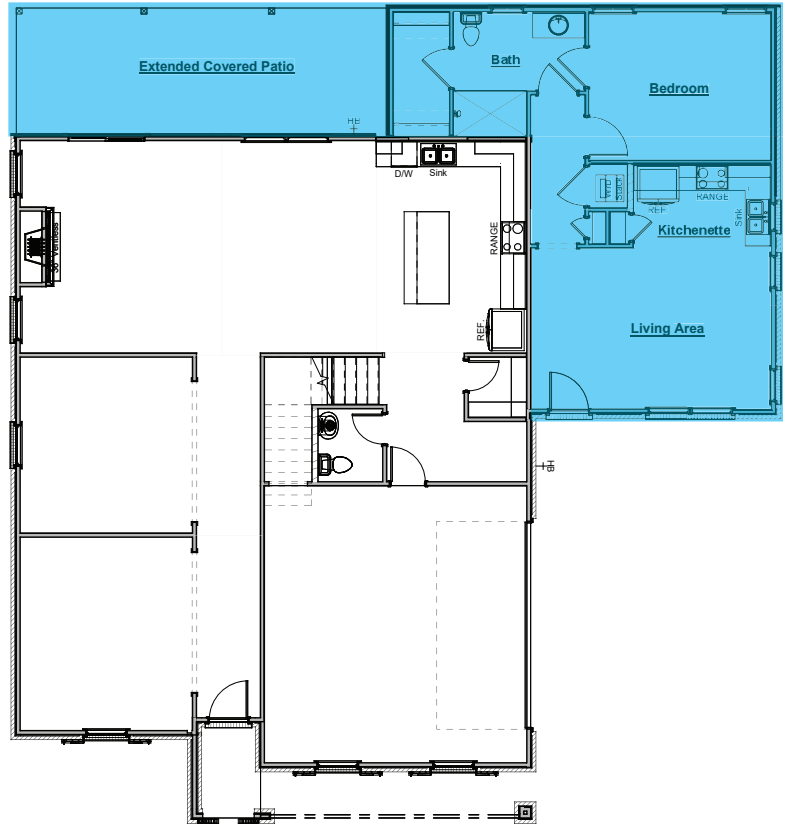

NestGen w/ Extended Covered Patio
Adds Approx. 709sf of Living Space

- Includes:
- Includes Everything from NestGen Option Plus an Additional 190sf of Covered Patio

*NestGen w/ Walk-In Tile Shower
Adds Aprox. 709sf of Living Space*

- Includes:
- Hardwood Flooring in the Kitchen Living Area and Hallway
 - Carpeted Flooring in the Bedroom and Closet
 - Tile Flooring in the Laundry Closet and Bath
 - Full Bathroom with Walk-In Tile Shower and Blocking for Future Grab Bars

*NestGen w/ Walk-In Tile Shower
& Extended Covered Patio
Adds Aprox. 709sf of Living Space*

- Includes:
- Includes Everything from NestGen w/ Walk-In Tile Shower Option Plus an Additional 190sf of Covered Patio