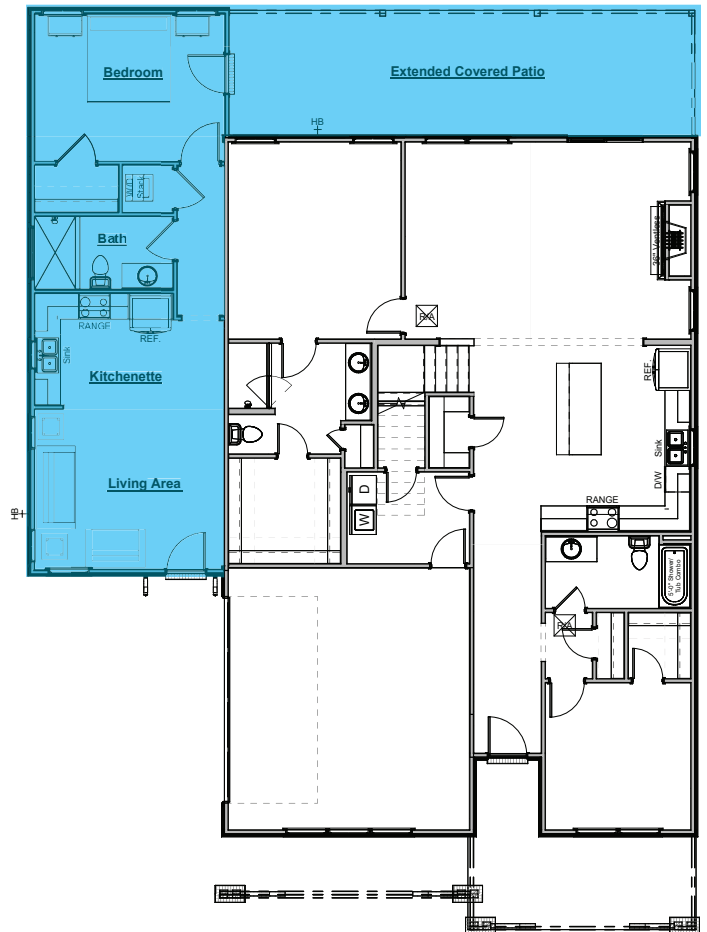

*Certain structural options may not be available due to lot restrictions and/or selection of other options. Prices subject to change without notice.

HARRIS DOYLE
HOMES

LIFE WELL CRAFTED