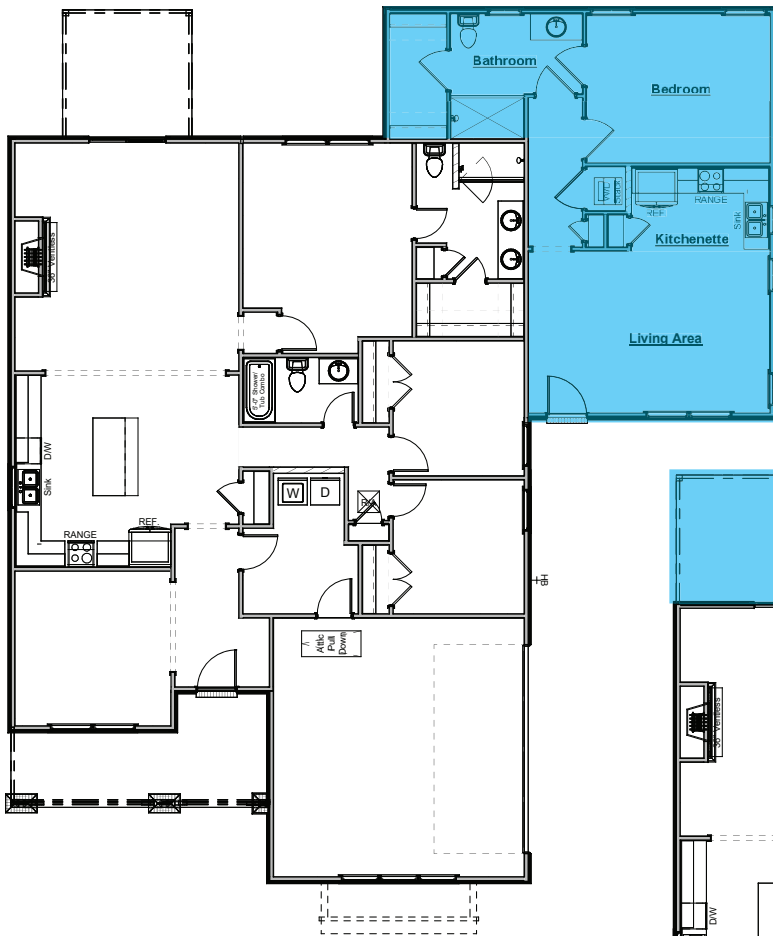

the BRADFORD

NestGen Options

NestGen Option
Adds Approx. 709sf of Living Space

- Includes:
- Hardwood Flooring in the Kitchen Living Area and Hallway
 - Carpeted Flooring in the Bedroom and Closet
 - Tile Flooring in the Laundry Closet and Bath
 - Full Bathroom with Tub/Shower Combo

NestGen w/ Extended Covered Patio
Adds Approx. 709sf of Living Space

- Includes:
- Includes Everything from NestGen Option Plus an Additional 190sf of Covered Patio

*NestGen w/ Walk-In Tile Shower
Adds Aprox. 709sf of Living Space*

- Includes:
- Hardwood Flooring in the Kitchen Living Area and Hallway
 - Carpeted Flooring in the Bedroom and Closet
 - Tile Flooring in the Laundry Closet and Bath
 - Full Bathroom with Walk-In Tile Shower and Blocking for Future Grab Bars

*NestGen w/ Walk-In Tile Shower
& Extended Covered Patio
Adds Aprox. 709sf of Living Space*

- Includes:
- Includes Everything from NestGen w/ Walk-In Tile Shower Option Plus an Additional 190sf of Covered Patio