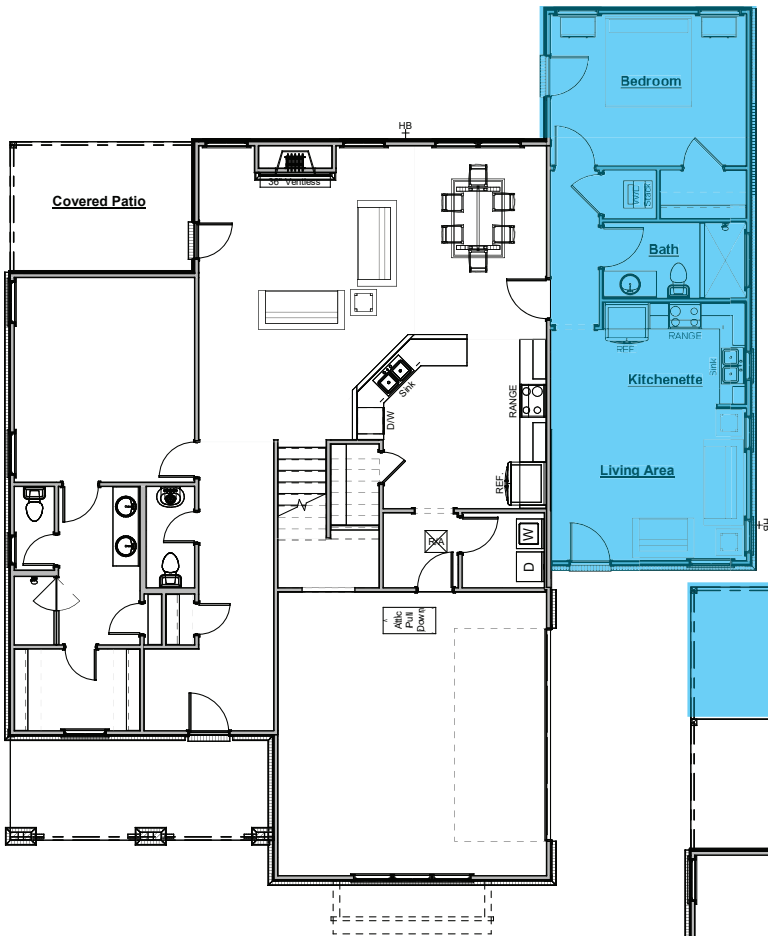

@harrisdoylehomes
#harrisdoyle

the NORSEMILL

NestGen Options

NestGen Option
Adds Aprox. 641sf of Living Space

- Includes:
- Hardwood Flooring in the Kitchen Living Area and Hallway
 - Carpeted Flooring in the Bedroom and Closet
 - Tile Flooring in the Laundry Closet and Bath
 - Full Bathroom with Tub/Shower Combo

NestGen w/ Extended Covered Patio
Adds Aprox. 641sf of Living Space

- Includes:
- Includes Everything from NestGen Option Plus an Additional 407sf of Covered Patio

*NestGen w/ Walk-In Tile Shower
Adds Aprox. 641sf of Living Space*