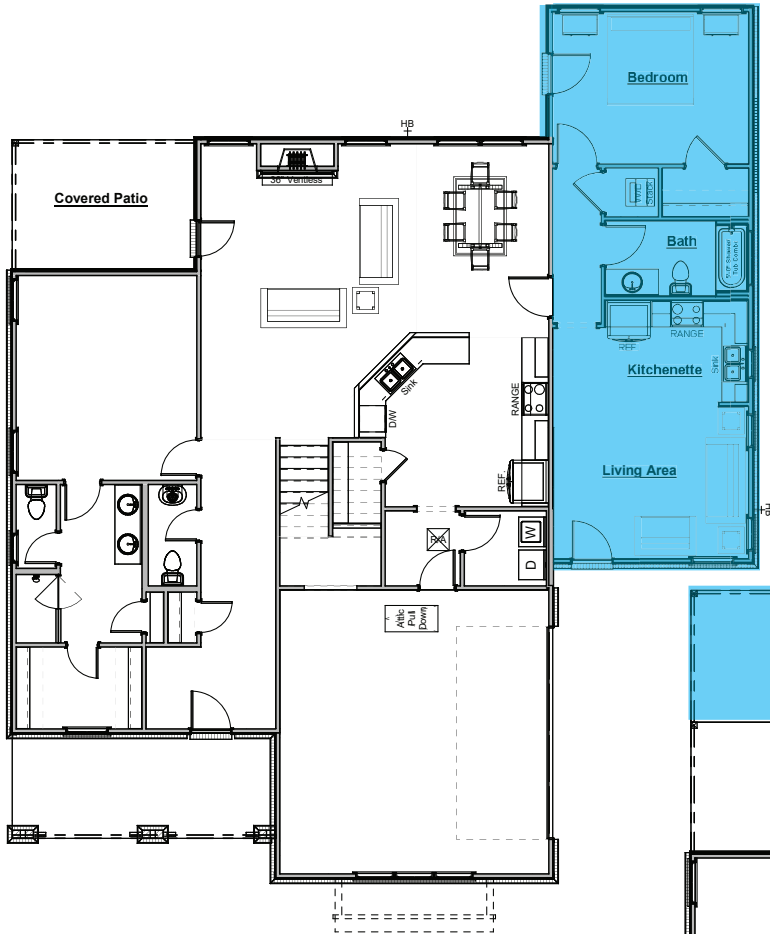

the NORSEMILL

NestGen Options

NestGen Option
Adds Aprox. 641sf of Living Space