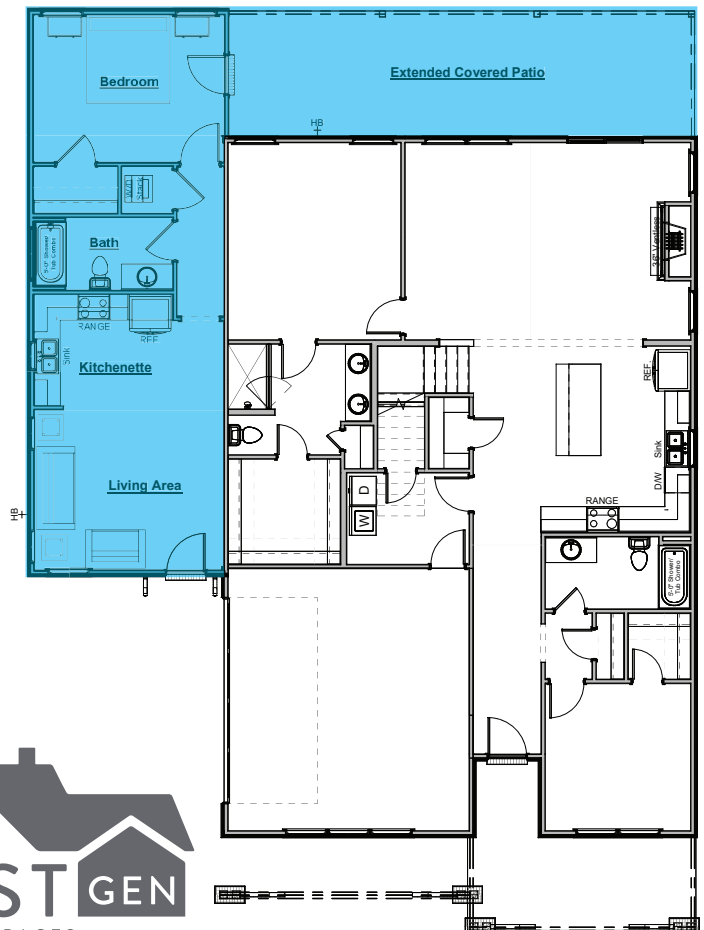

@harrisdoylehomes
#harrisdoyle

the GRIFFIN

NestGen Options

NestGen Option
Adds Approx. 671sf of Living Space

- Includes:
- Hardwood Flooring in the Kitchen Living Area and Hallway
 - Carpeted Flooring in the Bedroom and Closet
 - Tile Flooring in the Laundry Closet and Bath
 - Full Bathroom with Tub/Shower Combo

NestGen w/ Extended Covered Patio
Adds Approx. 671sf of Living Space

- Includes:
- Includes Everything from NestGen Option Plus an Additional 197sf of Covered Patio

*NestGen w/ Walk-In Tile Shower
Adds Aprox. 671sf of Living Space*