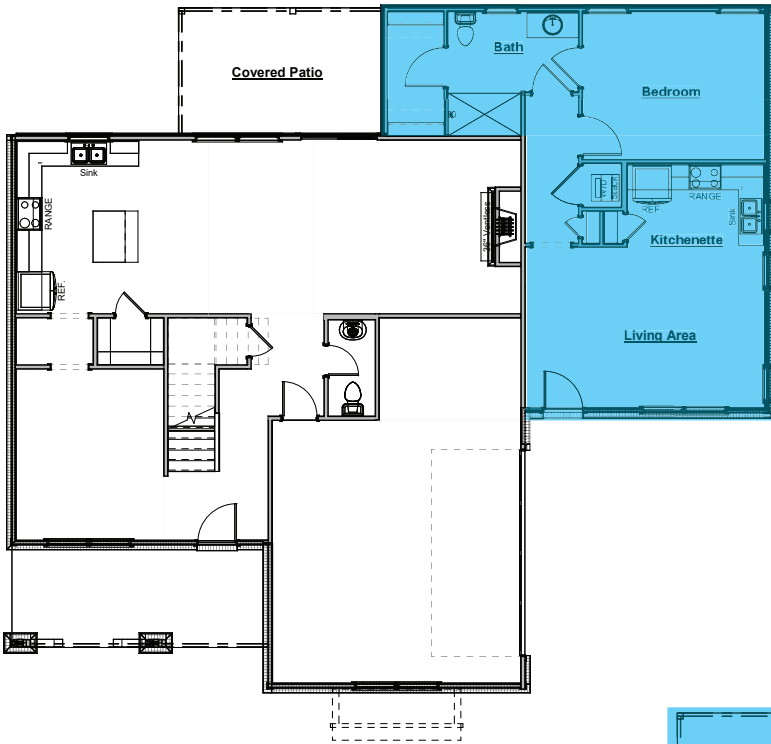

@harrisdoylehomes
#harrisdoyle

the MULBERRY

...

NestGen Options

NestGen Option
Adds Aprox. 709sf of Living Space

- Includes:
- Hardwood Flooring in the Kitchen Living Area and Hallway
 - Carpeted Flooring in the Bedroom and Closet
 - Tile Flooring in the Laundry Closet and Bath
 - Full Bathroom with Tub/Shower Combo

NestGen w/ Extended Covered Patio
Adds Aprox. 709sf of Living Space

- Includes:
- Includes Everything from NestGen Option Plus an Additional 130sf of Covered Patio

*NestGen w/ Walk-In Tile Shower
Adds Approx. 709sf of Living Space*