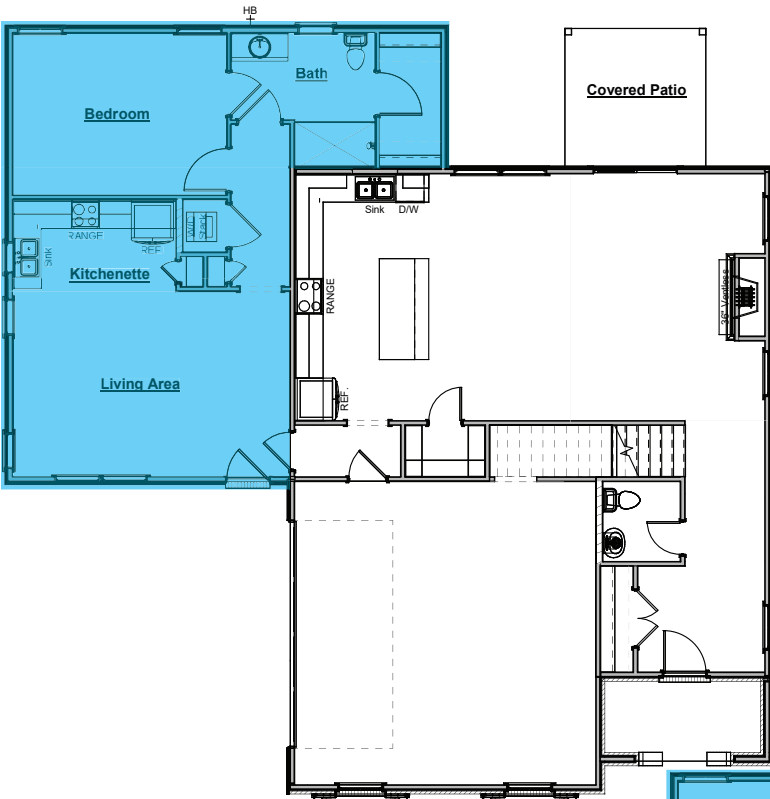

@harrisdoylehomes
#harrisdoyle

the PLATTE

...

NestGen Options

NestGen Option
Adds Aprox. 753sf of Living Space

- Includes:
- Hardwood Flooring in the Kitchen Living Area and Hallway
 - Carpeted Flooring in the Bedroom and Closet
 - Tile Flooring in the Laundry Closet and Bath
 - Full Bathroom with Tub/Shower Combo

NestGen w/ Extended Covered Patio
Adds Aprox. 753sf of Living Space

- Includes:
- Includes Everything from NestGen Option Plus an Additional 130sf of Covered Patio

*NestGen w/ Walk-In Tile Shower
Adds Approx. 753sf of Living Space*