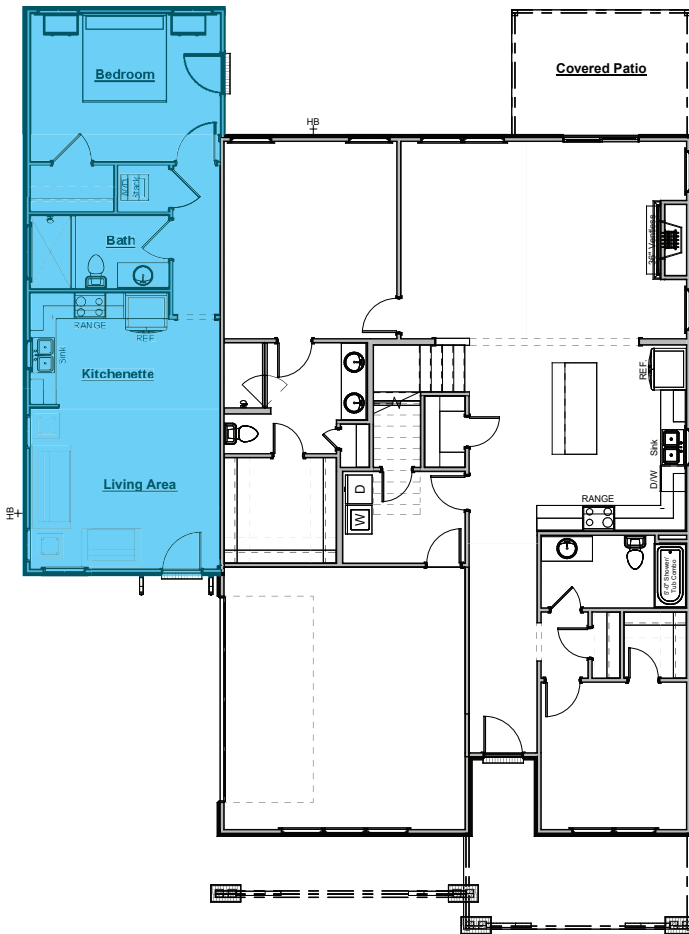

@harrisdoylehomes
#harrisdoyle

the GRIFFIN

NestGen Options

NestGen Option
Adds Approx. 671sf of Living Space

- Includes:
- Hardwood Flooring in the Kitchen Living Area and Hallway
 - Carpeted Flooring in the Bedroom and Closet
 - Tile Flooring in the Laundry Closet and Bath
 - Full Bathroom with Tub/Shower Combo

NestGen w/ Extended Covered Patio
Adds Approx. 671sf of Living Space

- Includes:
- Includes Everything from NestGen Option Plus an Additional 197sf of Covered Patio

*NestGen w/ Walk-In Tile Shower
Adds Aprox. 671sf of Living Space*