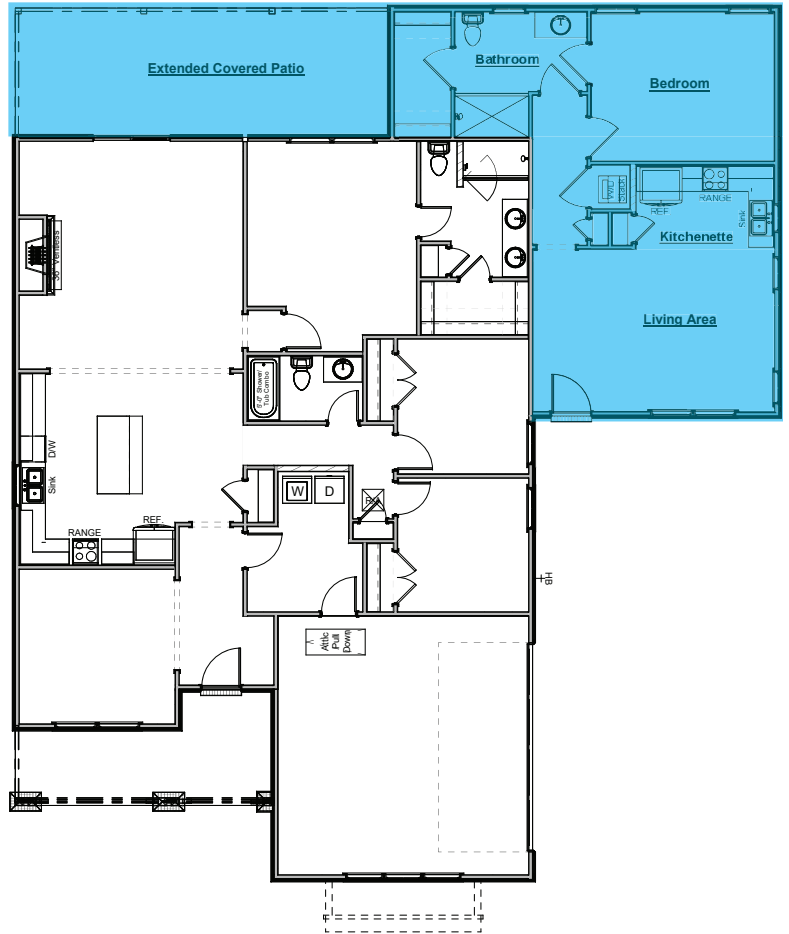

the BRADFORD

NestGen Options

NestGen Option
Adds Approx. 709sf of Living Space

- Includes:
- Hardwood Flooring in the Kitchen Living Area and Hallway
 - Carpeted Flooring in the Bedroom and Closet
 - Tile Flooring in the Laundry Closet and Bath
 - Full Bathroom with Tub/Shower Combo

NestGen w/ Extended Covered Patio
Adds Approx. 709sf of Living Space

- Includes:
- Includes Everything from NestGen Option Plus an Additional 190sf of Covered Patio

*NestGen w/ Walk-In Tile Shower
Adds Aprox. 709sf of Living Space*

- Includes:
- Hardwood Flooring in the Kitchen Living Area and Hallway
 - Carpeted Flooring in the Bedroom and Closet
 - Tile Flooring in the Laundry Closet and Bath
 - Full Bathroom with Walk-In Tile Shower and Blocking for Future Grab Bars

*NestGen w/ Walk-In Tile Shower
& Extended Covered Patio
Adds Aprox. 709sf of Living Space*

- Includes:
- Includes Everything from NestGen w/ Walk-In Tile Shower Option Plus an Additional 190sf of Covered Patio