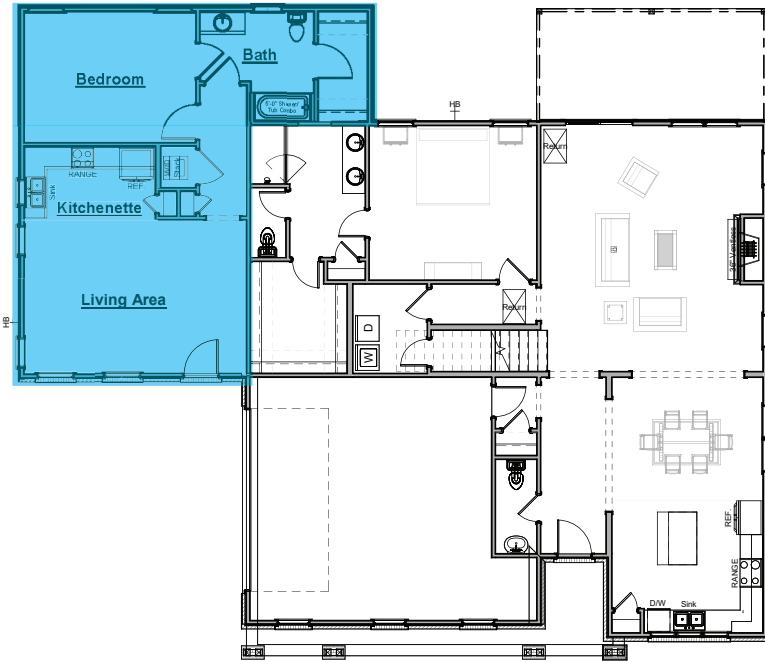

- Includes:
- Hardwood Flooring in the Kitchen Living Area and Hallway
 - Carpeted Flooring in the Bedroom and Closet
 - Tile Flooring in the Laundry Closet and Bath
 - Full Bathroom with Walk-In Tile Shower and Blocking for Future Grab Bars

*NestGen w/ Walk-In Tile Shower
& Extended Covered Patio
Adds Aprox. 709sf of Living Space*

- Includes:
- Includes Everything from NestGen w/ Walk-In Tile Shower Option Plus an Additional 190sf of Covered Patio

@harrisdoylehomes
#harrisdoyle

the CLERMONT

NestGen Options

NestGen Option
Adds Approx. 760sf of Living Space

- Includes:
- Hardwood Flooring in the Kitchen Living Area and Hallway
 - Carpeted Flooring in the Bedroom and Closet
 - Tile Flooring in the Laundry Closet and Bath
 - Full Bathroom with Tub/Shower Combo

NestGen w/ Extended Covered Patio
Adds Approx. 760sf of Living Space

- Includes:
- Includes Everything from NestGen Option Plus an Additional 146sf of Covered Patio

*NestGen w/ Walk-In Tile Shower
Adds Aprox. 760sf of Living Space*