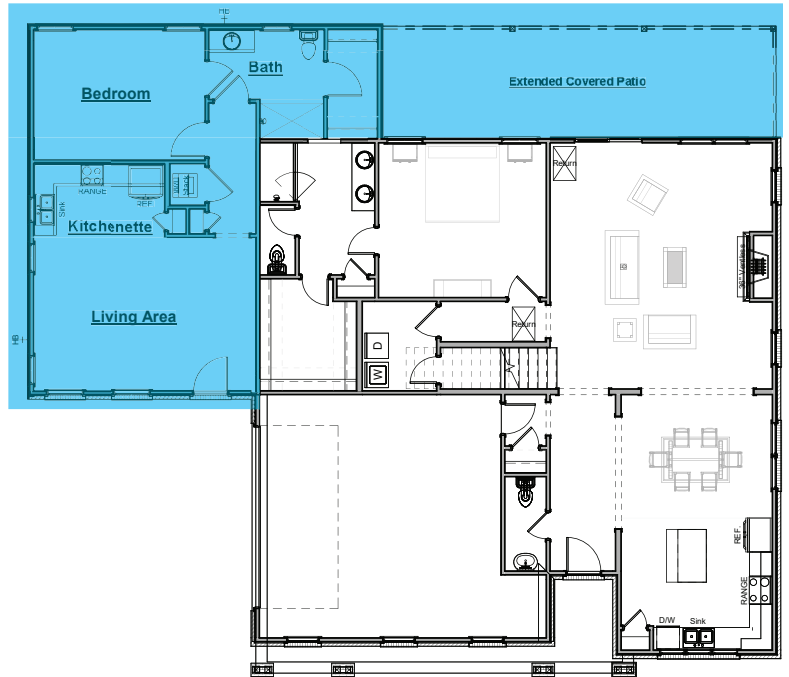

@harrisdoylehomes
#harrisdoyle

the CLERMONT

NestGen Options

NestGen Option
Adds Approx. 760sf of Living Space

- Includes:
- Hardwood Flooring in the Kitchen Living Area and Hallway
 - Carpeted Flooring in the Bedroom and Closet
 - Tile Flooring in the Laundry Closet and Bath
 - Full Bathroom with Tub/Shower Combo

NestGen w/ Extended Covered Patio
Adds Approx. 760sf of Living Space

- Includes:
- Includes Everything from NestGen Option Plus an Additional 146sf of Covered Patio

*NestGen w/ Walk-In Tile Shower
Adds Aprox. 760sf of Living Space*

- Includes:
- Hardwood Flooring in the Kitchen Living Area and Hallway
 - Carpeted Flooring in the Bedroom and Closet
 - Tile Flooring in the Laundry Closet and Bath
 - Full Bathroom with Walk-In Tile Shower and Blocking for Future Grab Bars

*NestGen w/ Walk-In Tile Shower
& Extended Covered Patio
Adds Aprox. 760sf of Living Space*

- Includes:
- Includes Everything from NestGen w/ Walk-In Tile Shower Option Plus an Additional 146sf of Covered Patio