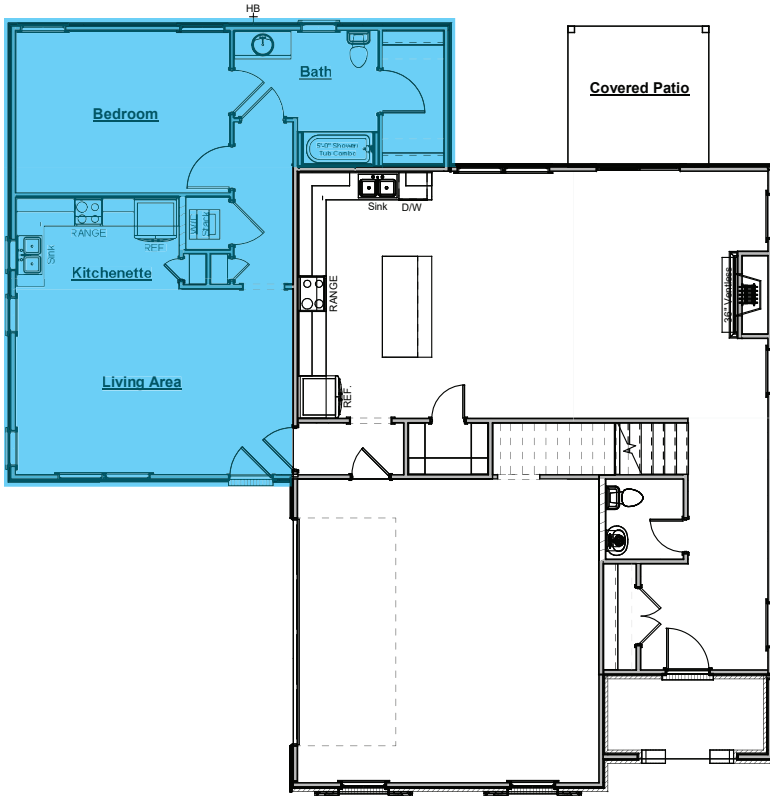

the PLATTE

...

NestGen Options

NestGen Option
Adds Aprox. 753sf of Living Space