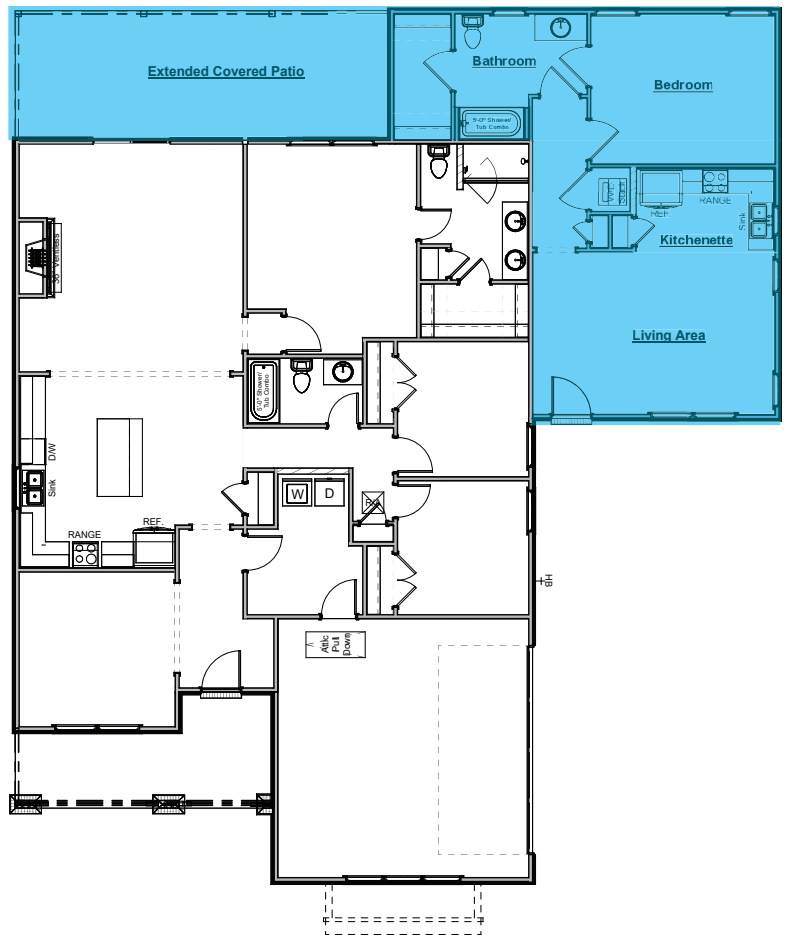

the BRADFORD

NestGen Options

NestGen Option
Adds Approx. 709sf of Living Space

- Includes:
- Hardwood Flooring in the Kitchen Living Area and Hallway
 - Carpeted Flooring in the Bedroom and Closet
 - Tile Flooring in the Laundry Closet and Bath
 - Full Bathroom with Tub/Shower Combo

NestGen w/ Extended Covered Patio
Adds Approx. 709sf of Living Space

- Includes:
- Includes Everything from NestGen Option Plus an Additional 190sf of Covered Patio

*NestGen w/ Walk-In Tile Shower
Adds Aprox. 709sf of Living Space*

- Includes:
- Hardwood Flooring in the Kitchen Living Area and Hallway
 - Carpeted Flooring in the Bedroom and Closet
 - Tile Flooring in the Laundry Closet and Bath
 - Full Bathroom with Walk-In Tile Shower and Blocking for Future Grab Bars

*NestGen w/ Walk-In Tile Shower
& Extended Covered Patio
Adds Aprox. 709sf of Living Space*

- Includes:
- Includes Everything from NestGen w/ Walk-In Tile Shower Option Plus an Additional 190sf of Covered Patio