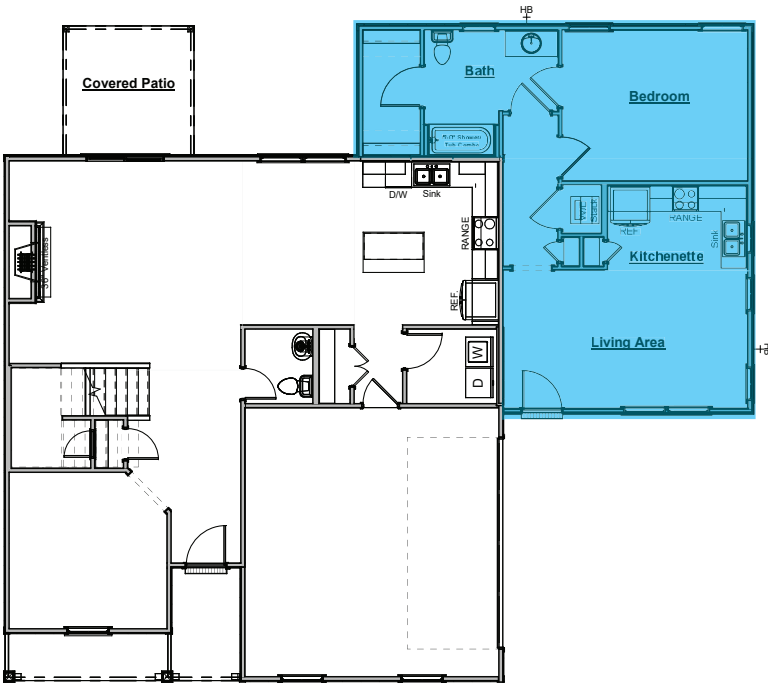

the SPRUCE

NestGen Options

NestGen Option
Adds Aprox. 671sf of Living Space