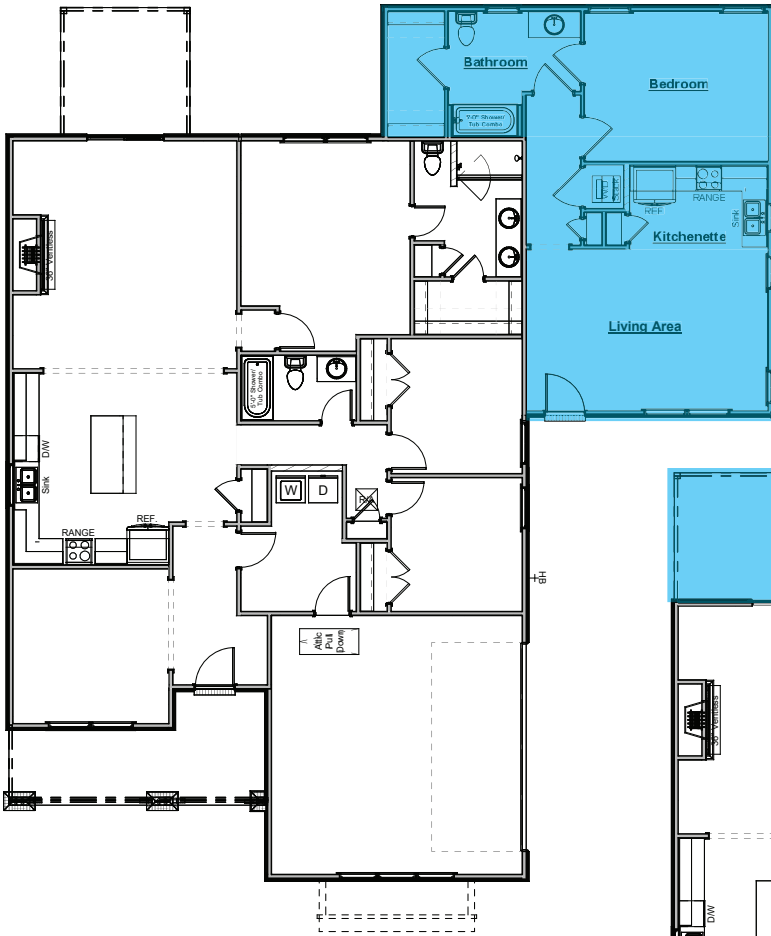

the BRADFORD

NestGen Options

NestGen Option
Adds Approx. 709sf of Living Space

- Includes:
- Hardwood Flooring in the Kitchen Living Area and Hallway
 - Carpeted Flooring in the Bedroom and Closet
 - Tile Flooring in the Laundry Closet and Bath
 - Full Bathroom with Tub/Shower Combo

NestGen w/ Extended Covered Patio
Adds Approx. 709sf of Living Space

- Includes:
- Includes Everything from NestGen Option Plus an Additional 190sf of Covered Patio

*NestGen w/ Walk-In Tile Shower
Adds Aprox. 709sf of Living Space*

- Includes:
- Hardwood Flooring in the Kitchen Living Area and Hallway
 - Carpeted Flooring in the Bedroom and Closet
 - Tile Flooring in the Laundry Closet and Bath
 - Full Bathroom with Walk-In Tile Shower and Blocking for Future Grab Bars

*NestGen w/ Walk-In Tile Shower
& Extended Covered Patio
Adds Aprox. 709sf of Living Space*

- Includes:
- Includes Everything from NestGen w/ Walk-In Tile Shower Option Plus an Additional 190sf of Covered Patio