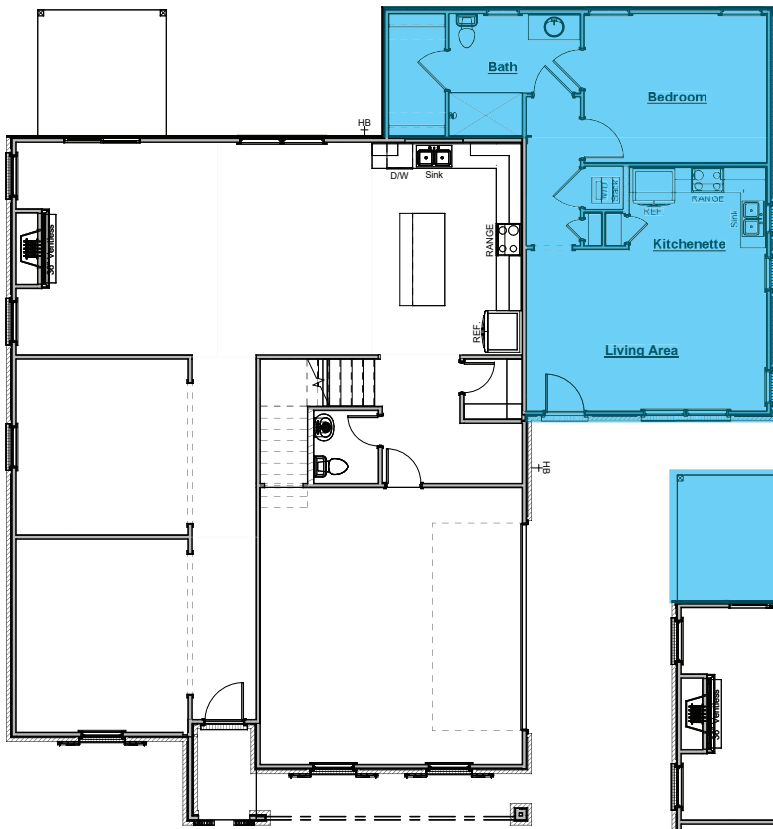

@harrisdoylehomes
#harrisdoyle

the EMPRESS

NestGen Options

NestGen Option
Adds Approx. 709sf of Living Space

- Includes:
- Hardwood Flooring in the Kitchen Living Area and Hallway
 - Carpeted Flooring in the Bedroom and Closet
 - Tile Flooring in the Laundry Closet and Bath
 - Full Bathroom with Tub/Shower Combo

NestGen w/ Extended Covered Patio
Adds Approx. 709sf of Living Space

- Includes:
- Includes Everything from NestGen Option Plus an Additional 190sf of Covered Patio

*NestGen w/ Walk-In Tile Shower
Adds Aprox. 709sf of Living Space*