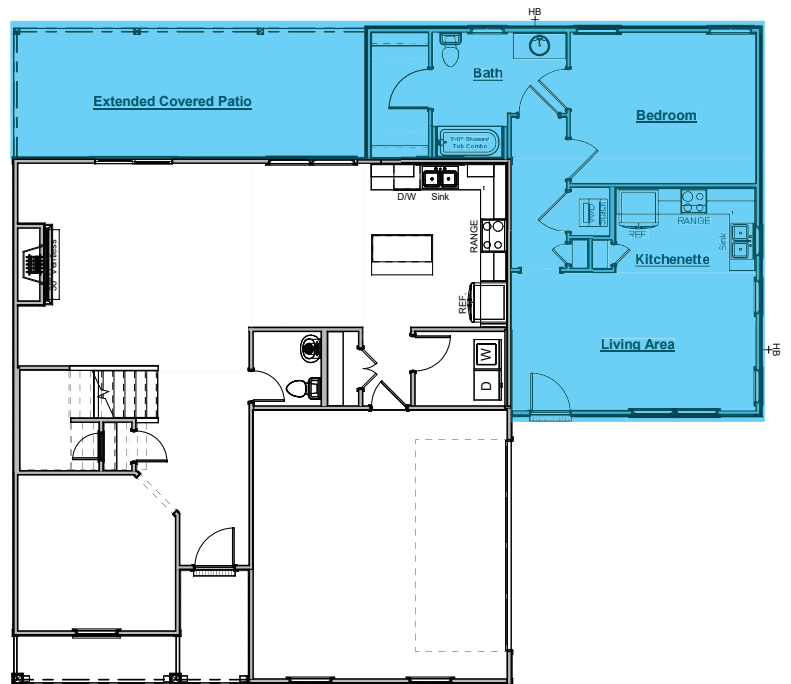

NestGen w/ Extended Covered Patio
Adds Aprox. 671sf of Living Space

- Includes:
- Includes Everything from NestGen Option Plus an Additional 170sf of Covered Patio

*NestGen w/ Walk-In Tile Shower
Adds Aprox. 671sf of Living Space*