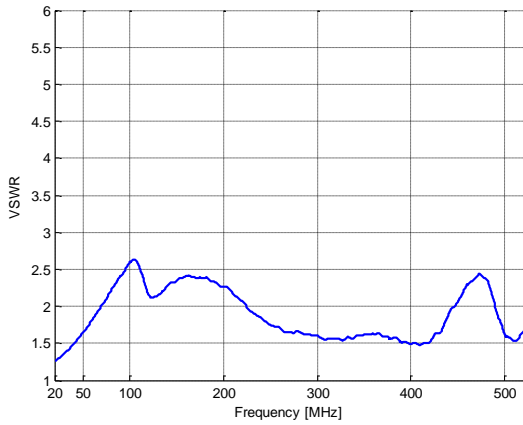

Manpack VHF High-Power Antenna

20 – 500 MHz

Product Code: OMNI-A0180

VERSION: 1.9

SPECIFICATIONS:

Product code:	
OMNI-A0180	N-type (M) connector
OMNI-A0180-01	7/16 (M) connector
Electrical:	
Frequency range	20 – 500 MHz
Gain	See graph
VSWR	< 2.5:1 (typically)
Nominal impedance	50 Ω
Azimuth pattern	Omni-directional
Elevation pattern	Monopole pattern
Power handling:	
20 – 50 MHz	30 W CW
50 – 500 MHz	50 W CW
Groundplane requirements	Groundplane dependent; Minimum 200 mm x 200 mm x 400 mm, manpack recommended
Mechanical:	
Dimensions (l x d)	< 840 mm x 35 mm
Total mass:	
OMNI-A0180	0.55 kg
OMNI-A0180-01	0.6 kg
Mounting	On connector at base
Colour	Black, others on request
Environmental: designed to meet the following specifications	
Temperature range	Storage: -30 °C to +70 °C Operation -30 °C to +55 °C
Weatherproofing	IP 66 rain resistant (when mounted on a connector)
Shock and vibration	MIL-STD-810E 516.4: vibration category 8, shock 40 g
Corrosion	Appropriate anti-corrosion measures are taken in the design of antenna for harsh environmental conditions
Exposed materials	Aluminium, stainless steel, fibreglass

Manpack VHF High-Power Antenna

20 – 500 MHz

Product Code: OMNI-A0180

VERSION: 1.9

VSWR AND GAIN GRAPHS:

Typical VSWR:

GAIN:

Radiation patterns: