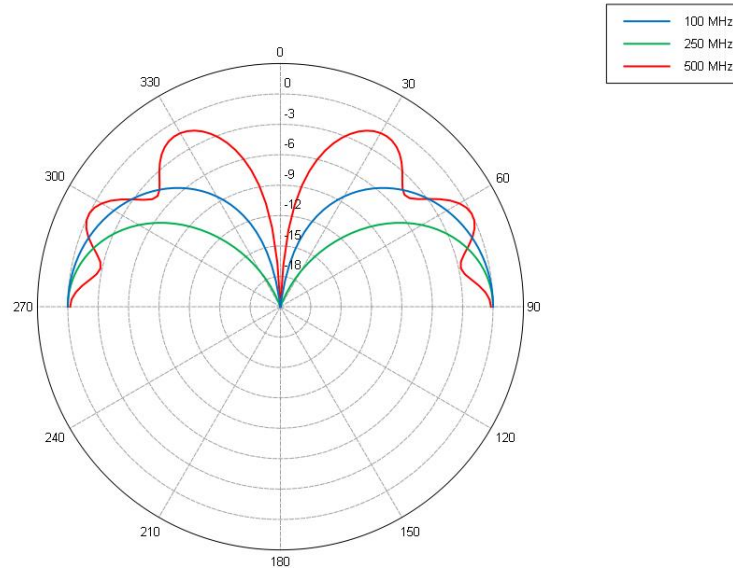

Radiation patterns:

ELEVATION:

Updated 2015-05-25

PAGE 2 of 2

**AUTHORIZED USA
DISTRIBUTION BY:**

Cyntony Corporation
195 Follen Road
Lexington, Massachusetts
sales@cyntony.com
781-430-0675

cyntony
customer attuned

**GAIN THE
ADVANTAGE**