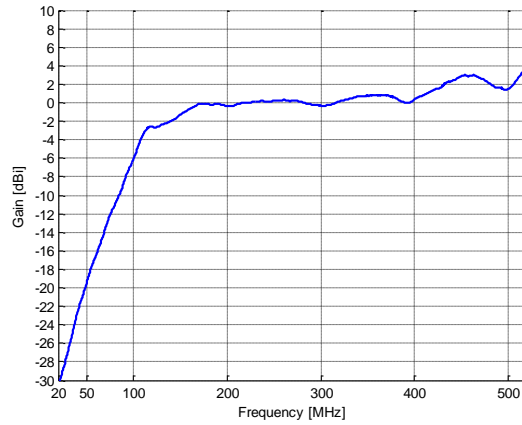

Manpack VHF High-Power Antenna

20 – 500 MHz

Product Code: OMNI-A0180

VERSION: 1.9

SPECIFICATIONS:

Product code:	
OMNI-A0180	N-type (M) connector
OMNI-A0180-01	7/16 (M) connector
Electrical:	
Frequency range	20 – 500 MHz
Gain	See graph
VSWR	< 2.5:1 (typically)
Nominal impedance	50 Ω
Azimuth pattern	Omni-directional
Elevation pattern	Monopole pattern
Power handling:	
20 – 50 MHz	30 W CW
50 – 500 MHz	50 W CW
Groundplane requirements	Groundplane dependent; Minimum 200 mm x 200 mm x 400 mm, manpack recommended
Mechanical:	
Dimensions (l x d)	< 840 mm x 35 mm
Total mass:	
OMNI-A0180	0.55 kg
OMNI-A0180-01	0.6 kg
Mounting	On connector at base
Colour	Black, others on request
Environmental: designed to meet the following specifications	
Temperature range	Storage: -30 °C to +70 °C Operation -30 °C to +55 °C
Weatherproofing	IP 66 rain resistant (when mounted on a connector)
Shock and vibration	MIL-STD-810E 516.4: vibration category 8, shock 40 g
Corrosion	Appropriate anti-corrosion measures are taken in the design of antenna for harsh environmental conditions
Exposed materials	Aluminium, stainless steel, fibreglass

PRODUCT OVERVIEW:

The OMNI-A0180 wideband manpack antenna covers the full VHF band with some extension to 20 MHz and 520 MHz. It is mounted on either an N-type or 7/16 connector base, a spring for shock absorption and flexibility, and a glass-fibre tube containing the radiator.

Manpack VHF High-Power Antenna

20 – 500 MHz

Product Code: OMNI-A0180

VERSION: 1.9

VSWR AND GAIN GRAPHS:

Typical VSWR:

GAIN:

Radiation patterns: