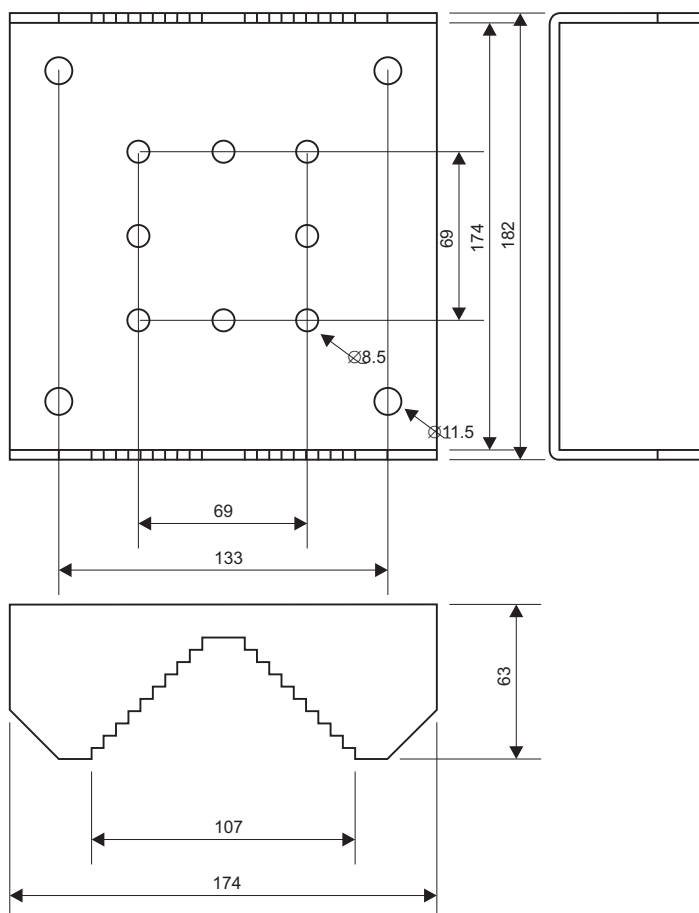

For mounting a major part of our antennas our mounting adapters could be used. They are composed of five basic elements: universal mounting adapter type ADK-U, lengthening arm type ADK-R/..., mounting pipe type ADK-C/..., angle adapter ADK-L and mounting clamp type ADK-O. All these elements enable almost unlimited numbers of combination of mounting one or more antennas in group on the antenna mast or asside it. All elements are made of stainless steel or steel and galvanically protected with zinc and painted with cataphoretic black paint.

**Antenna Mounting Console  
ADK-U/120**  
(antenna mast diam. 60 - 120 mm)

**Antenna Mounting Clamp  
ADK-O/60**  
(antenna mast diam. 20 - 60 mm)

**Antenna Mounting Clamp  
ADK-O/120**  
(antenna mast diam. 60 - 120 mm)