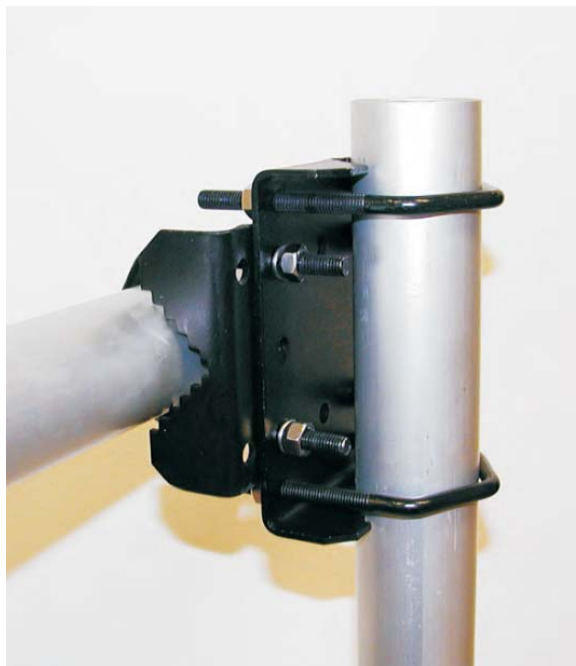

For mounting a major part of our antennas our mounting adapters could be used. They are composed of five basic elements: universal mounting adapter type ADK-U, lengthening arm type ADK-R/..., mounting pipe type ADK-C/..., angle adapter ADK-L and mounting clamp type ADK-O. All these elements enable almost unlimited numbers of combination of mounting one or more antennas in group on the antenna mast or asside it. All elements are made of stainless steel or steel and galvanically protected with zinc and painted with cataphoretic black paint.

**Antenna Mounting Console  
ADK-U/120**  
(antenna mast diam. 60 - 120 mm)

**Antenna Mounting Clamp  
ADK-O/60**  
(antenna mast diam. 20 - 60 mm)

**Antenna Mounting Clamp  
ADK-O/120**  
(antenna mast diam. 60 - 120 mm)