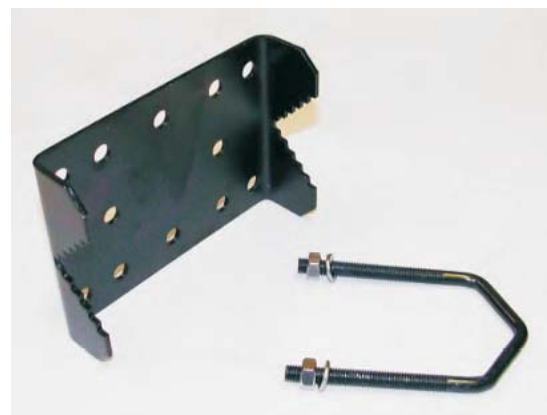

For mounting a major part of our antennas our mounting adapters could be used. They are composed of five basic elements: universal mounting adapter type ADK-U, lengthening arm type ADK-R/..., mounting pipe type ADK-C/..., angle adapter ADK-L and mounting clamp type ADK-O. All these elements enable almost unlimited numbers of combination of mounting one or more antennas in group on the antenna mast or asside it. All elements are made of stainless steel or steel and galvanically protected with zinc and painted with cataphoretic black paint.

**Antenna Mounting Console  
ADK-U/120**  
(antenna mast diam. 60 - 120 mm)

**Antenna Mounting Clamp  
ADK-O/60**  
(antenna mast diam. 20 - 60 mm)

**Antenna Mounting Clamp  
ADK-O/120**  
(antenna mast diam. 60 - 120 mm)