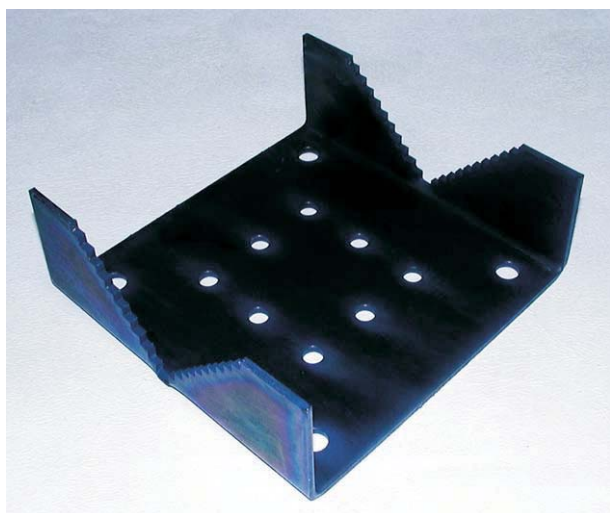

For mounting a major part of our antennas our mounting adapters could be used. They are composed of five basic elements: universal mounting adapter type ADK-U, lengthening arm type ADK-R/..., mounting pipe type ADK-C/..., angle adapter ADK-L and mounting clamp type ADK-O. All these elements enable almost unlimited numbers of combination of mounting one or more antennas in group on the antenna mast or asside it. All elements are made of stainless steel or steel and galvanically protected with zinc and painted with cataphoretic black paint.

**Antenna Mounting Console  
ADK-U/120**  
(antenna mast diam. 60 - 120 mm)

**Antenna Mounting Clamp  
ADK-O/60**  
(antenna mast diam. 20 - 60 mm)

**Antenna Mounting Clamp  
ADK-O/120**  
(antenna mast diam. 60 - 120 mm)