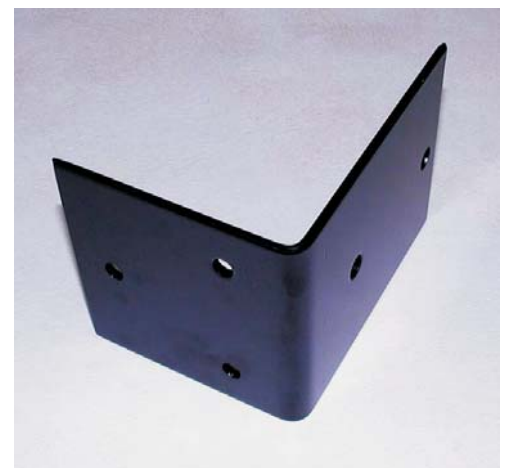

Antenna Wall Mounting Bracket
ADK-L