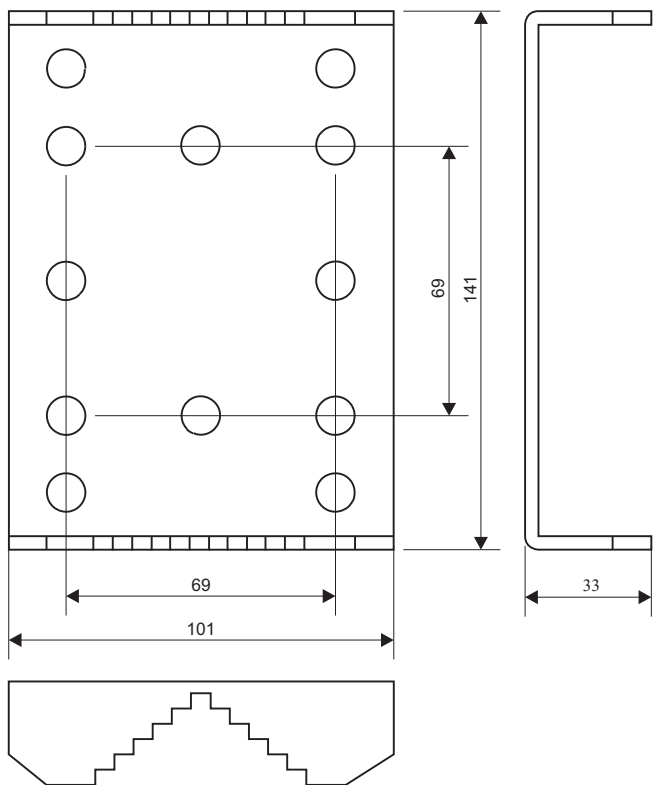

**Antenna Mounting Console
ADK-U/60**
(antenna mast diam. 20 - 60 mm)