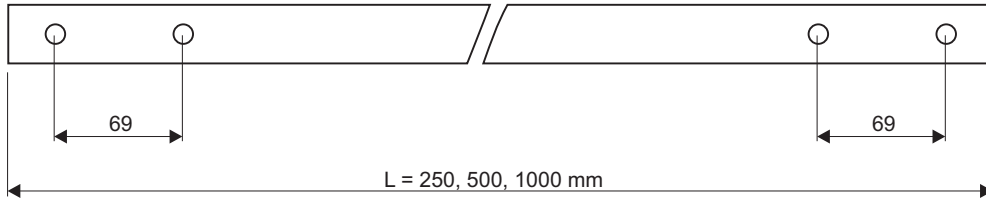

Antenna Mounting Arm
ADK-R/25 (L = 250 mm)
ADK-R/50 (L = 500 mm)
ADK-R/100 (L = 1000 mm)