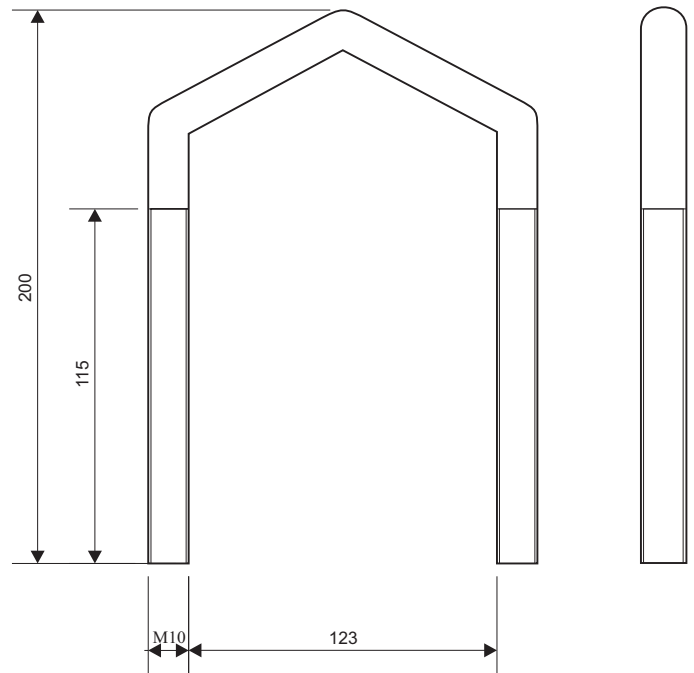

**Antenna Mounting Console  
ADK-U/120**  
(antenna mast diam. 60 - 120 mm)

**Antenna Mounting Clamp  
ADK-O/60**  
(antenna mast diam. 20 - 60 mm)

**Antenna Mounting Clamp  
ADK-O/120**  
(antenna mast diam. 60 - 120 mm)