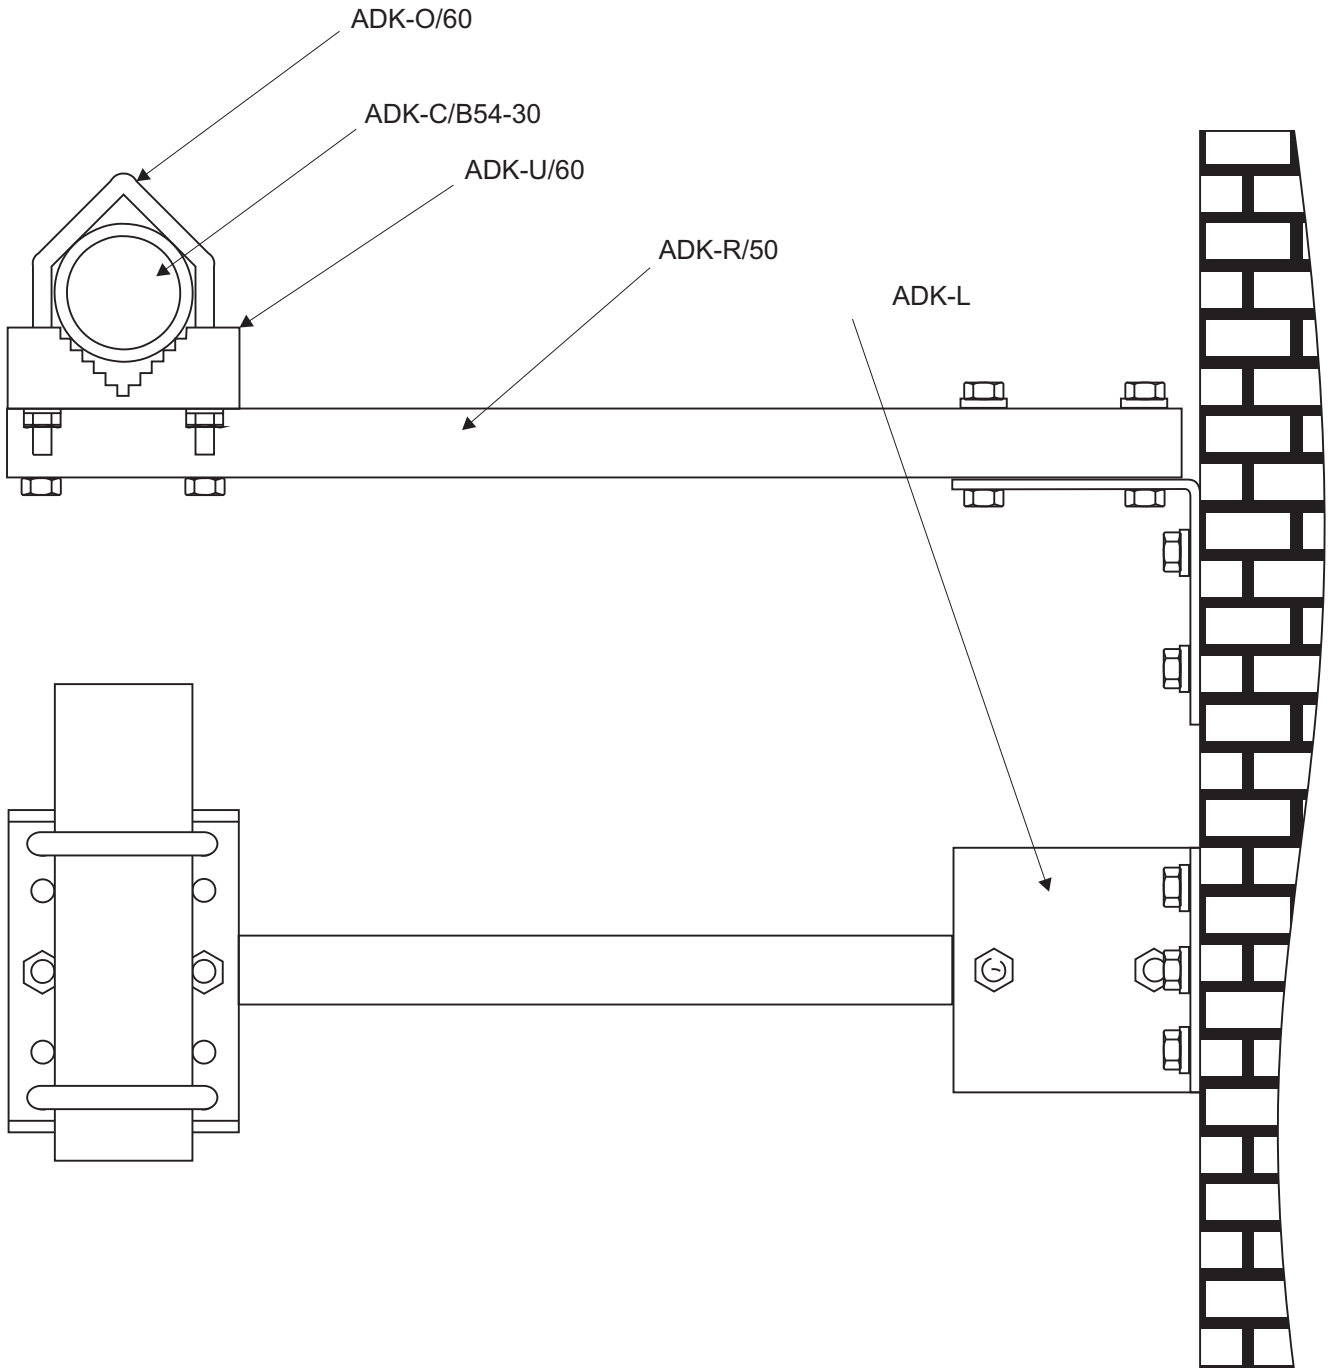

Typical Assembled Console

**AUTHORIZED USA
DISTRIBUTION BY:**

Cyntony Corporation
195 Follen Road
Lexington, Massachusetts
sales@cyntony.com
781-430-0675

cyntony
customer attuned