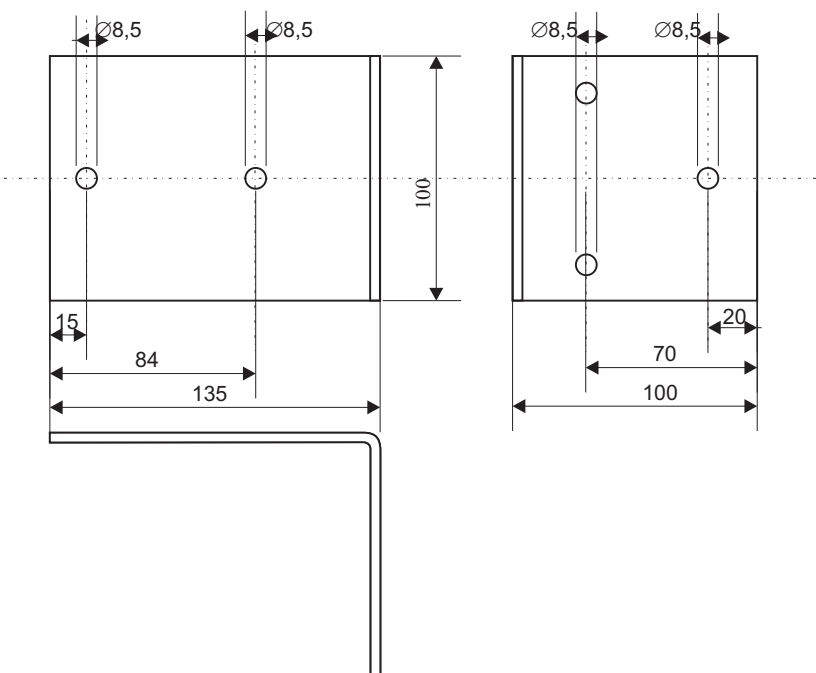

Antenna Mounting Arm
ADK-R/25 (L = 250 mm)
ADK-R/50 (L = 500 mm)
ADK-R/100 (L = 1000 mm)