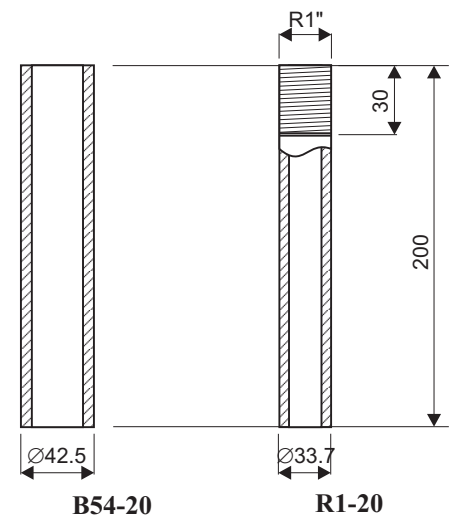

Antenna Mounting Tube
ADK-C/R1-20
ADK-C/B54-20