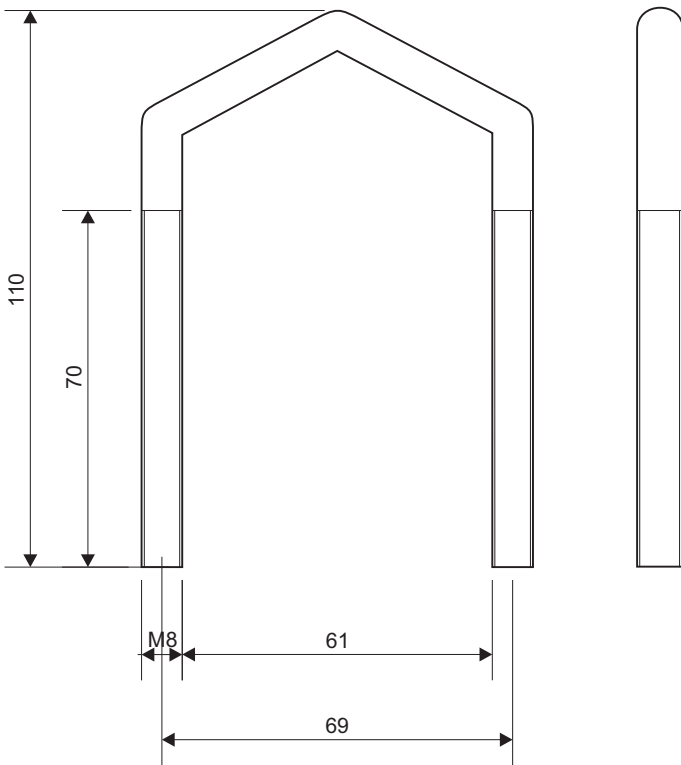

For mounting a major part of our antennas our mounting adapters could be used. They are composed of five basic elements: universal mounting adapter type ADK-U, lengthening arm type ADK-R/..., mounting pipe type ADK-C/..., angle adapter ADK-L and mounting clamp type ADK-O. All these elements enable almost unlimited numbers of combination of mounting one or more antennas in group on the antenna mast or asside it. All elements are made of stainless steel or steel and galvanically protected with zinc and painted with cataphoretic black paint.

**Antenna Mounting Console  
ADK-U/120**  
(antenna mast diam. 60 - 120 mm)

**Antenna Mounting Clamp  
ADK-O/60**  
(antenna mast diam. 20 - 60 mm)

**Antenna Mounting Clamp  
ADK-O/120**  
(antenna mast diam. 60 - 120 mm)