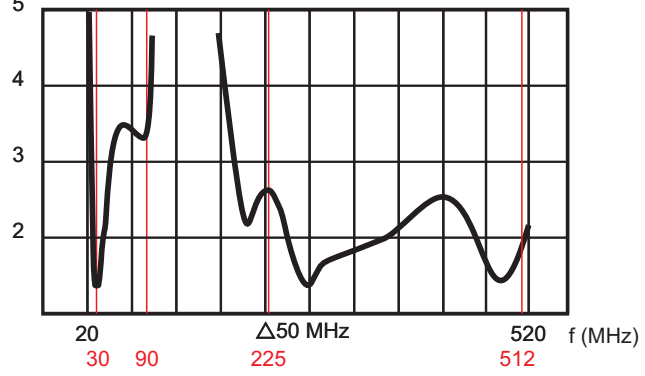

VSWR

AUTHORIZED USA DISTRIBUTION BY:

Cyntony Corporation
195 Follen Road
Lexington, Massachusetts
sales@cyntony.com
781-430-0675

cyntony
customer attuned