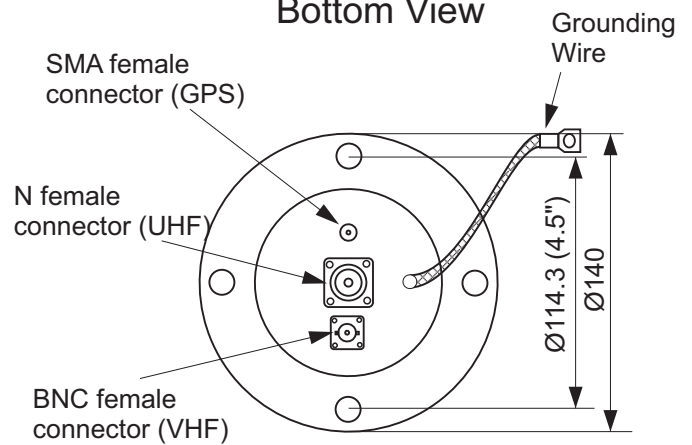

Bottom View