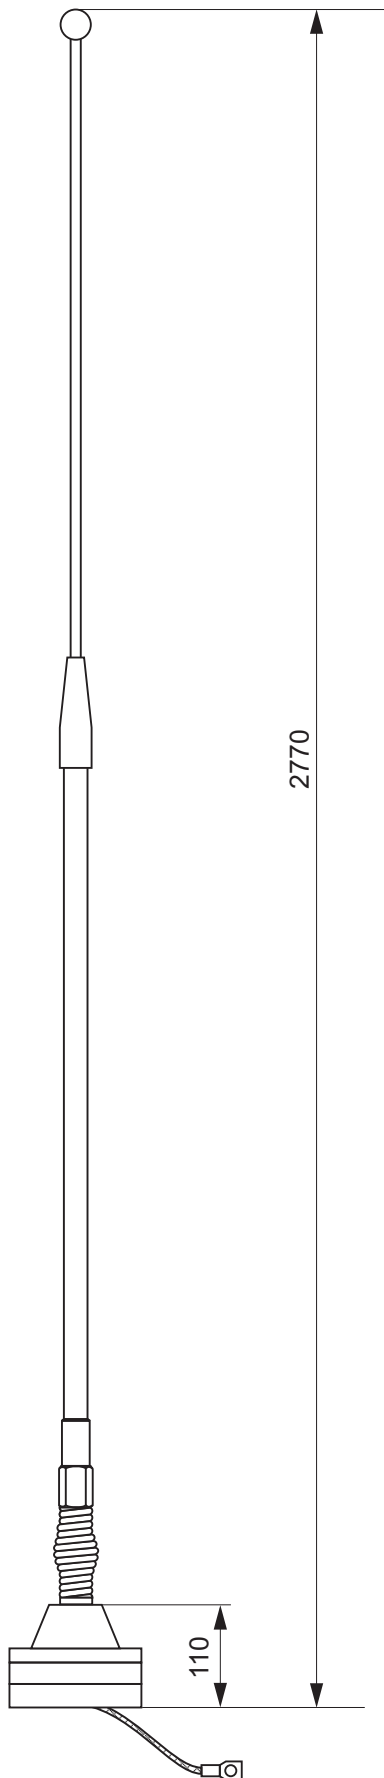

AUTHORIZED USA DISTRIBUTION BY:

Cyntony Corporation
195 Follen Road
Lexington, Massachusetts
sales@cyntony.com
781-430-0675

cyntony
customer attuned