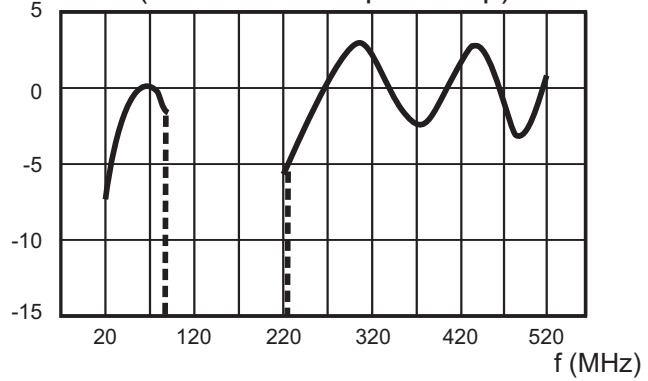

Gain (dB to 1/4 monopole whip)

Port-to-port isolation (dB)