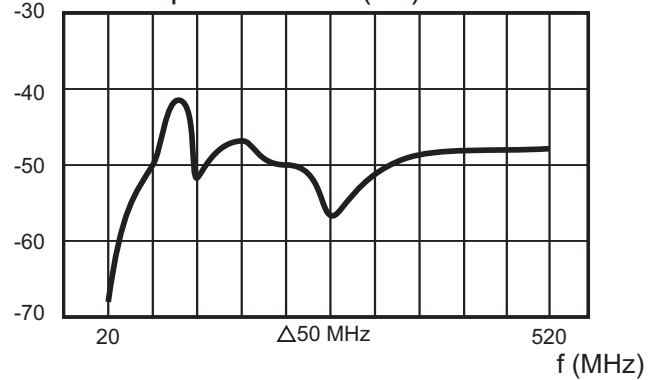

Port-to-port isolation (dB)