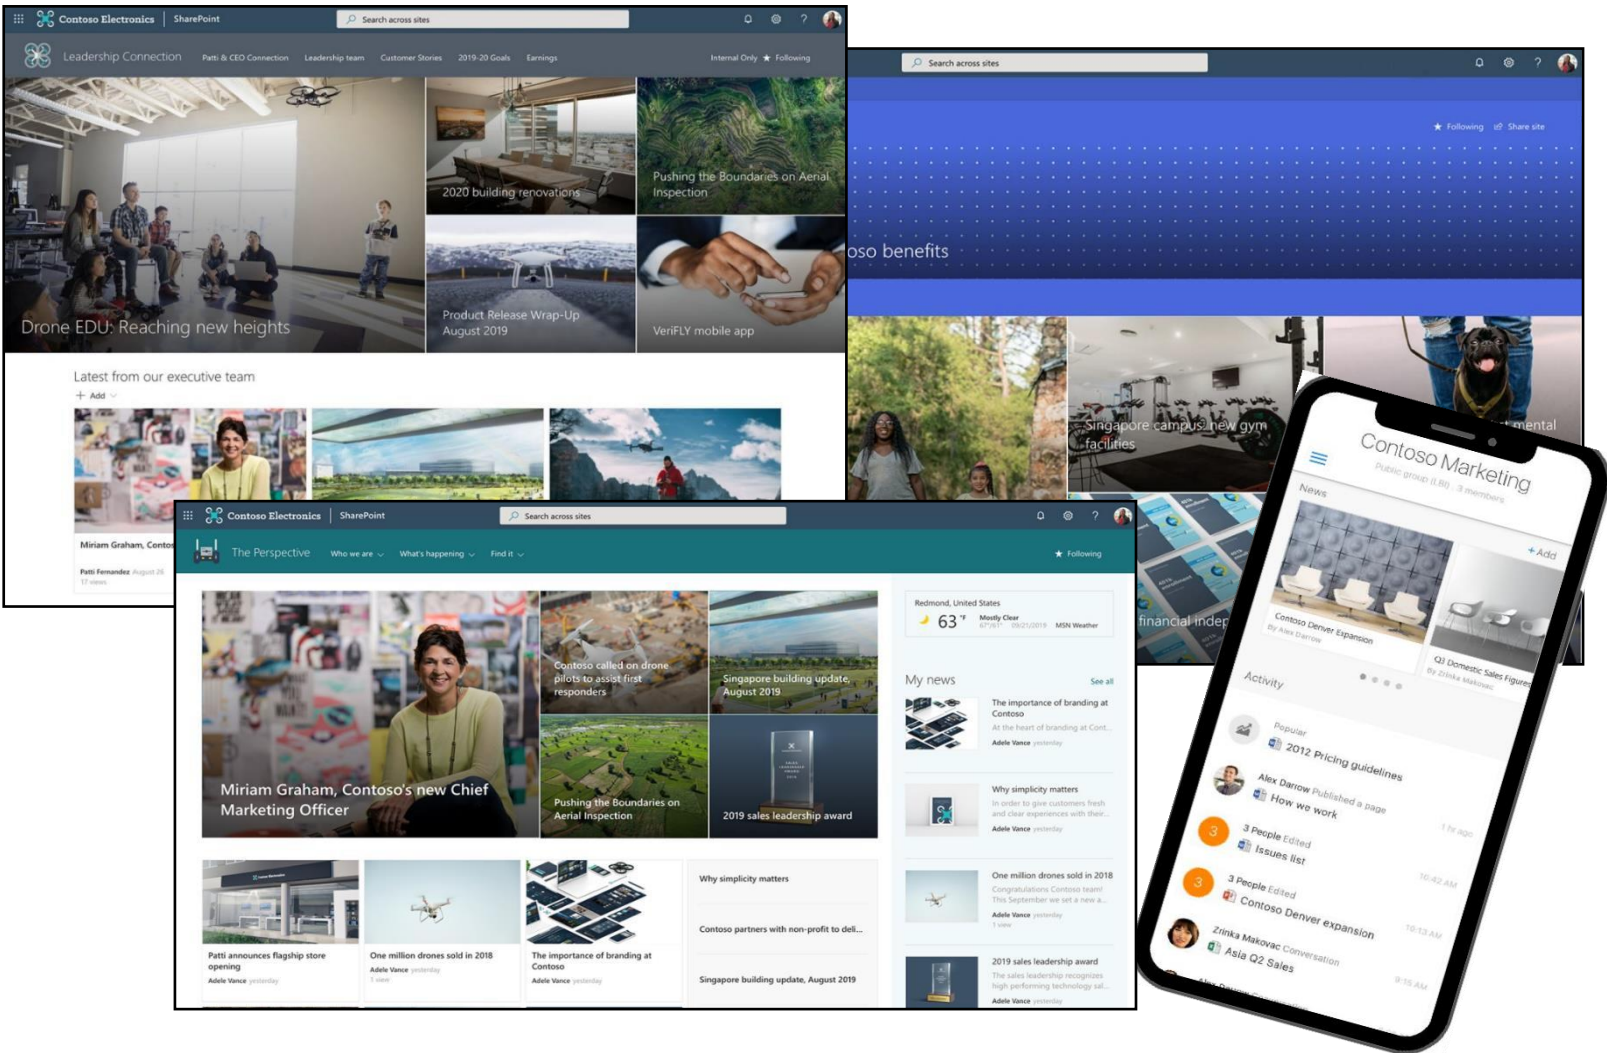

Designed personally for you!

We have the knowledge and experience to set up intelligent intranets, helping our clients improve their corporate communication. We will design the intranet that fits your company needs and design preferences. When it comes to design, we can customize your site in many ways! Below is just one example of a customized site design. Depending on the tiered plan, **sites can be up and running in as little as 3 to 4 weeks!**

Spyglass MTG Can Help!

Contact us today to discuss how we can help your organization deploy a unique Modern SharePoint Intranet!

About Spyglass MTG

For over 15 years, we've closely partnered with Microsoft to bring their vast and expanding suite of enterprise solutions to our clients. We leverage proven methodologies, migration tools and expert consultants to architect, build, deploy, migrate to, and manage Microsoft solutions. Whether you are deploying or upgrading M365, implementing Azure, deploying Teams, building a SharePoint Site, developing a Security or Governance Model, designing a Modern Warehouse or BI Solution, or developing AI apps on the Power Platform, we can help!