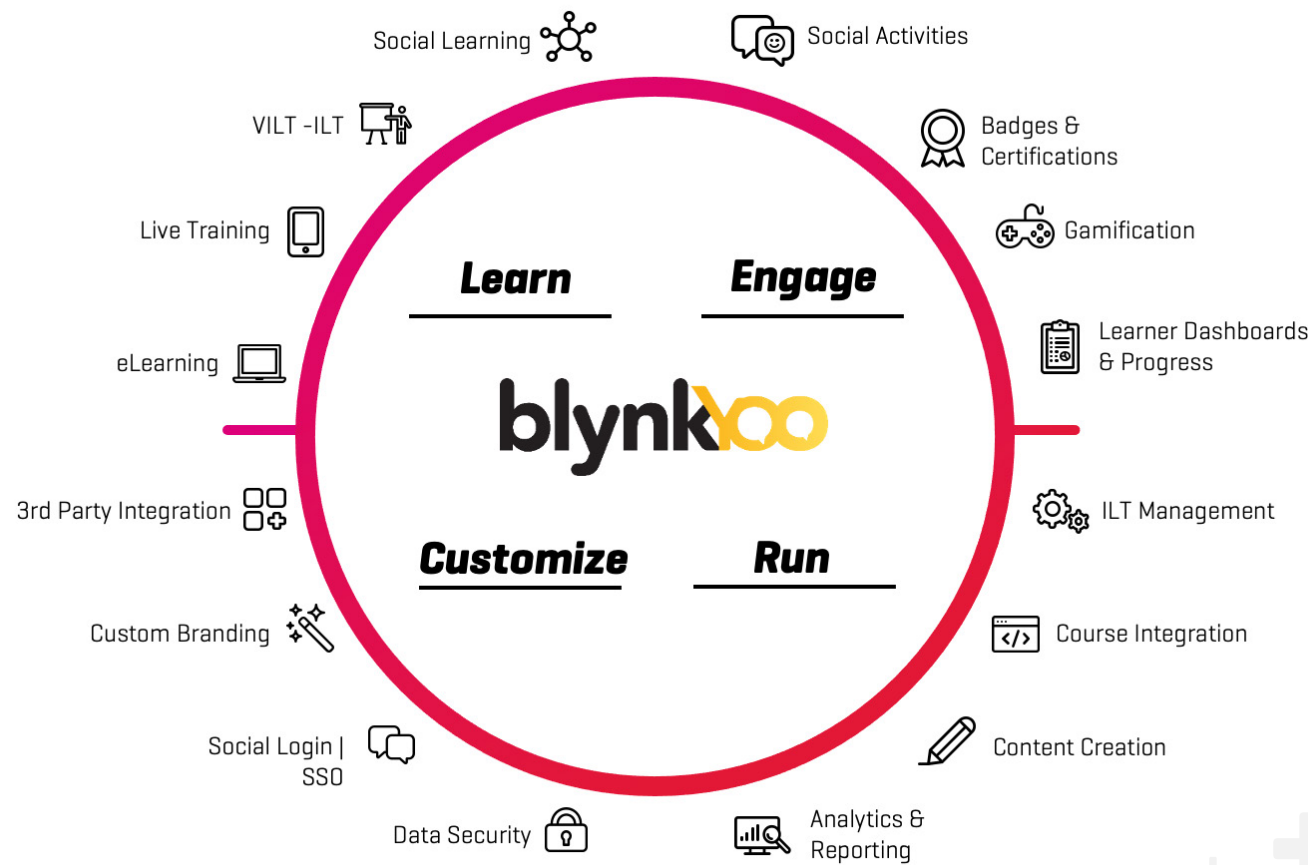

Flexibility

Self-paced, on-the-go learning anywhere, anytime.

Continuous Learning

Learner-centric learning path which includes notifications and updates on courses.

BlynkYoo Functionalities

Sitel Group
 600 Brickell Ave,
 Miami, FL 33131, USA
sitel.com