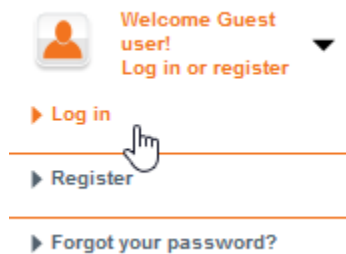

Map purchase through Naviextras portal

If your device was registered in Toolbox earlier, you can buy new maps on the Naviextras portal as well.

To proceed with this method, please visit <https://www.naviextras.com/shop/portal>.

1. User profile

Use your account that you registered in Toolbox to log in to your profile:

2. Device Selection

Choose your device on the Device Selection screen:

Your registered device information appears, select „choose“: