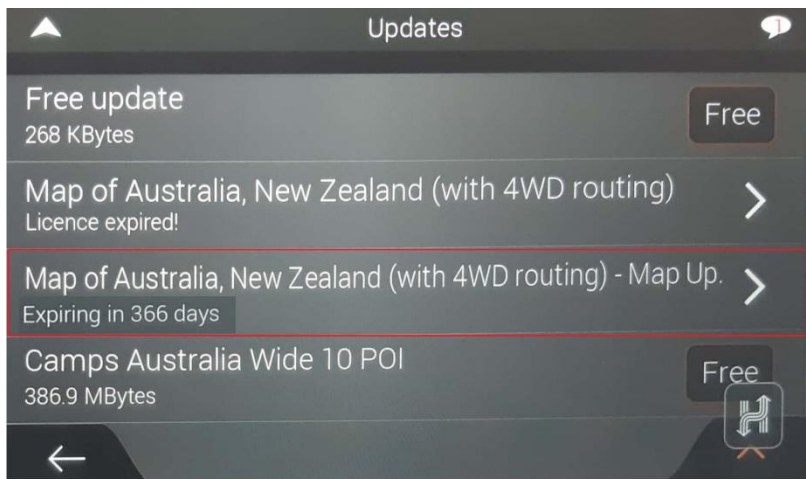

4. Map update

After the map purchase, the subscription will be available on your device. You can update your maps over the air on your device until the end of the subscription period.

To update the maps go to the „Updates” menu, select the new subscription and proceed with the update steps.