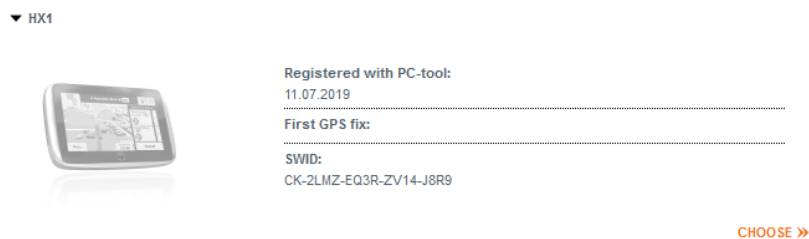

1. User profile

Use your account that you registered in Toolbox to log in to your profile:

2. Device Selection

Choose your device on the Device Selection screen:

Your registered device information appears, select „choose“:

The device selection is now completed.

UPDATES AND EXTRAS FOR YOUR

HEMA NAVIGATOR HX1 MORE DEVICES ► DETAILS ►

You have successfully selected your device!

Your selected device is always visible in the top-left corner. Please note, that all your purchase will be bound to it!