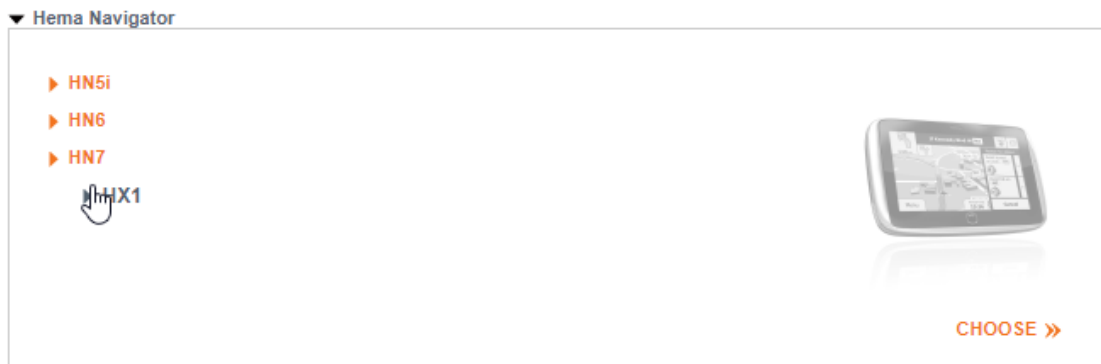

Map purchase through Naviextras portal

If your device was registered in Toolbox earlier, you can buy new maps on the Naviextras portal as well.

To proceed with this method, please visit <https://www.naviextras.com/shop/portal>.

1. User profile

Use your account that you registered in Toolbox to log in to your profile:

2. Device Selection

Choose your device on the Device Selection screen:

Your registered device information appears, select „choose“: