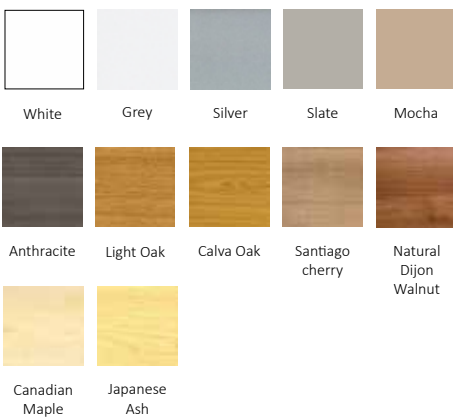

STOCK FRAME FINISHES

OTHER AVAILABLE DESKTOP FINISHES