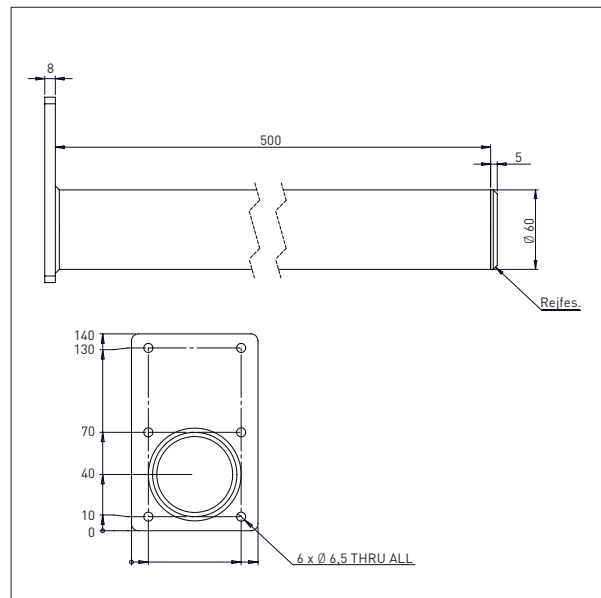

## PLATFORM STAINLESS

- All measurements in mm

### PLATFORM STAINLESS - EP1-ix

L x W: 500 x 400 mm

## BOOM

- All measurements in mm

**BOOM - D1-ix**  
L x Ø: 500 x Ø60

**BOOM - D2-ix**  
L x Ø: 800 x Ø60

## DOUBLE DOOM

- All measurements in mm

**DOUBLE BOOM – DD1-ix**  
L x Ø x B: 500 x Ø30 x 250

Min. Width of reel: Ø300 mm  
Max. Width of reel: Ø400 mm

**DOUBLE BOOM – DD2-ix**  
L x Ø x B: 500 x Ø30 x 350