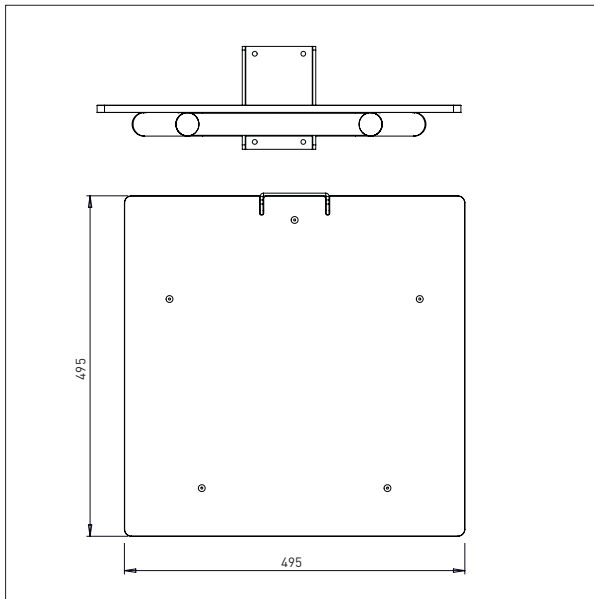

IMPOX 70 / TOOLS

PLATFORM PEHD (PLASTIC)

- All measurements in mm

PLATFORM PEHD – KP1-ix

L x W: 495 x 495 mm