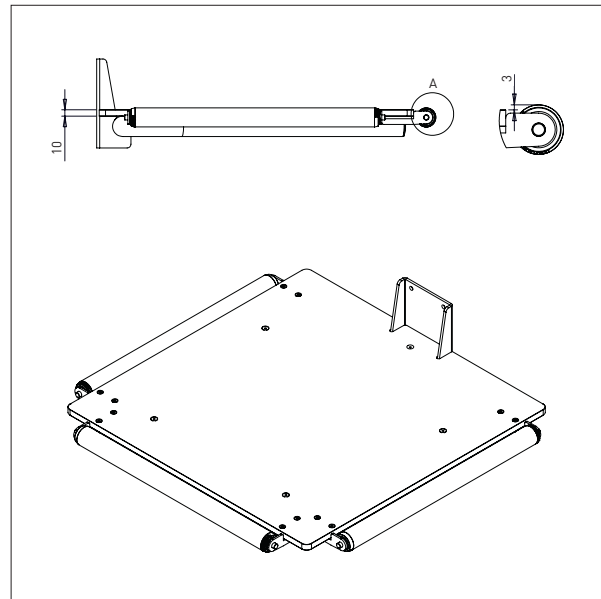

IMPOX 70 / TOOLS

PLATFORM PEHD (PLASTIC)

- All measurements in mm

PLATFORM PEHD WITH ROLLERS – KP3-ix

L x W: 495 x 495 m