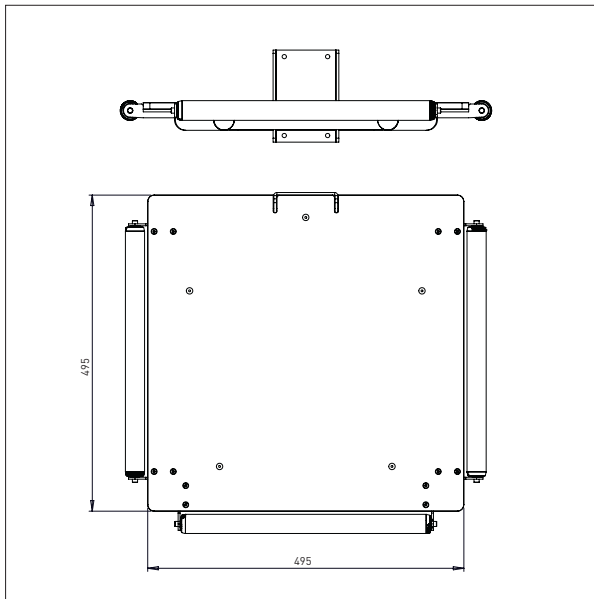

IMPOX 70 / TOOLS

PLATFORM PEHD (PLASTIC)

- All measurements in mm

PLATFORM PEHD WITH ROLLERS – KP3-ix

L x W: 495 x 495 m