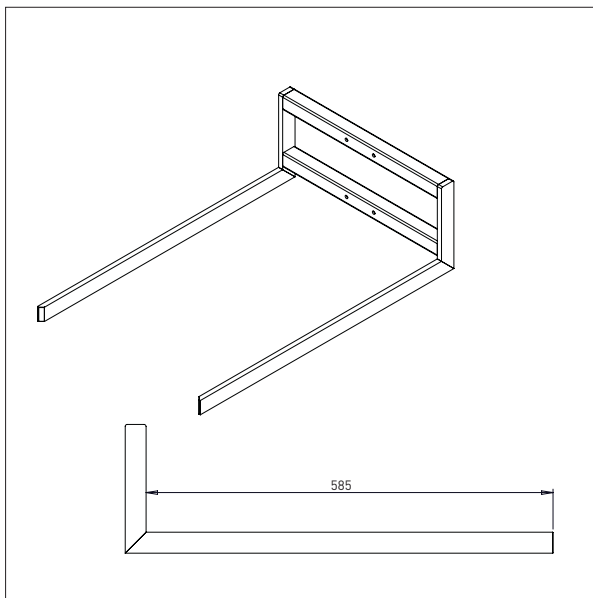

IMPOX 70 / TOOLS

FORK

- All measurements in mm

FORK - G1-ix

L x w: 585 x 375

For 600 x 400 boxes