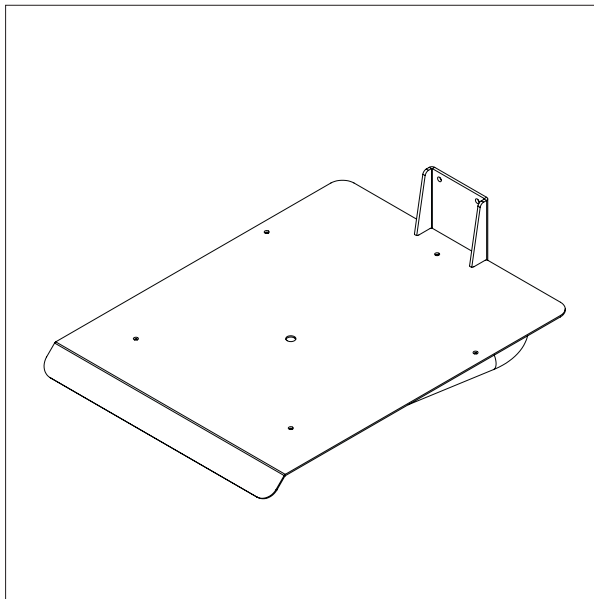

IMPOX 70 / TOOLS

PLATFORM STAINLESS

- All measurements in mm

PLATFORM STAINLESS - EP1-ix

L x W: 500 x 400 mm