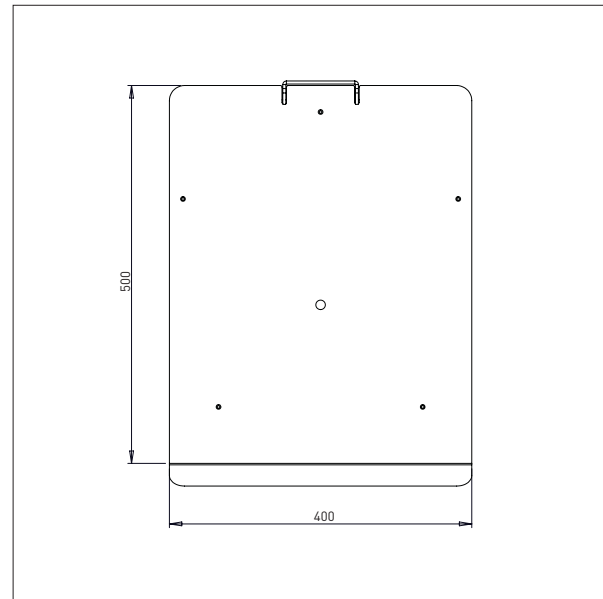

## PLATFORM PEHD (PLASTIC)

- All measurements in mm

### PLATFORM PEHD WITH ROLLERS – KP3-ix

L x W: 495 x 495 m

### PLATFORM STAINLESS - EP1-ix

L x W: 500 x 400 mm

## DOUBLE DOOM

- All measurements in mm

**DOUBLE BOOM – DD1-ix**  
L x Ø x B: 500 x Ø30 x 250

Min. Width of reel: Ø300 mm  
Max. Width of reel: Ø400 mm

**DOUBLE BOOM – DD2-ix**  
L x Ø x B: 500 x Ø30 x 350