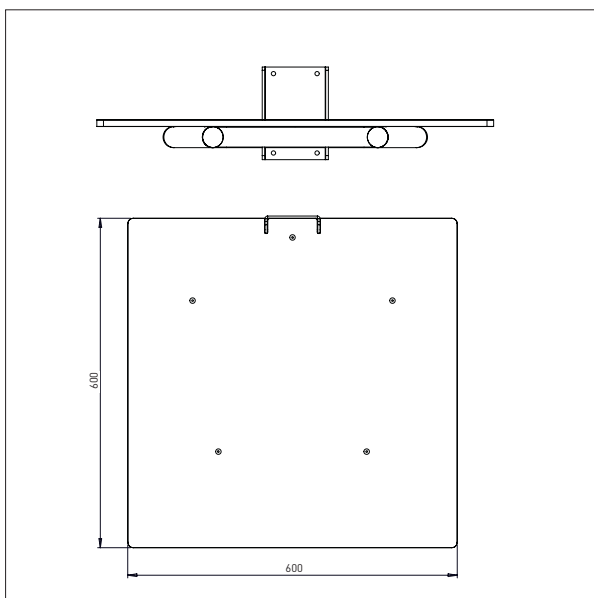

PLATFORM PEHD – KP2-ix

L x W: 600 x 600 mm