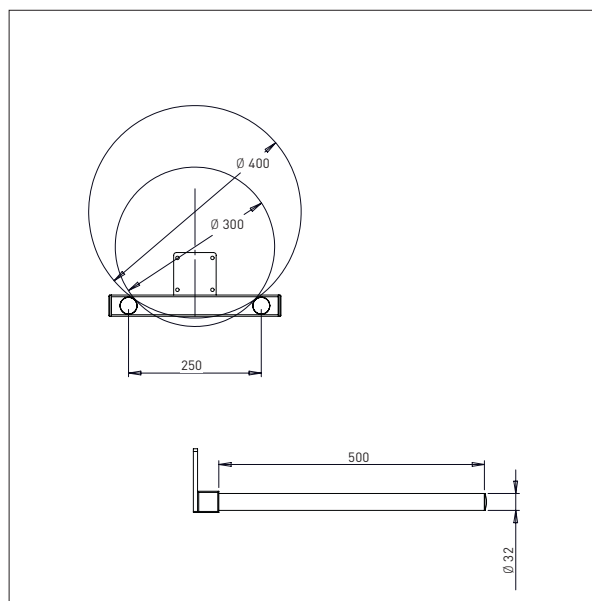

## PLATFORM STAINLESS

- All measurements in mm

### PLATFORM STAINLESS - EP1-ix

L x W: 500 x 400 mm

## BOOM

- All measurements in mm

**BOOM - D1-ix**  
L x Ø: 500 x Ø60

**BOOM - D2-ix**  
L x Ø: 800 x Ø60

## DOUBLE DOOM

- All measurements in mm

**DOUBLE BOOM – DD1-ix**  
L x Ø x B: 500 x Ø30 x 250

Min. Width of reel: Ø300 mm  
Max. Width of reel: Ø400 mm

**DOUBLE BOOM – DD2-ix**  
L x Ø x B: 500 x Ø30 x 350