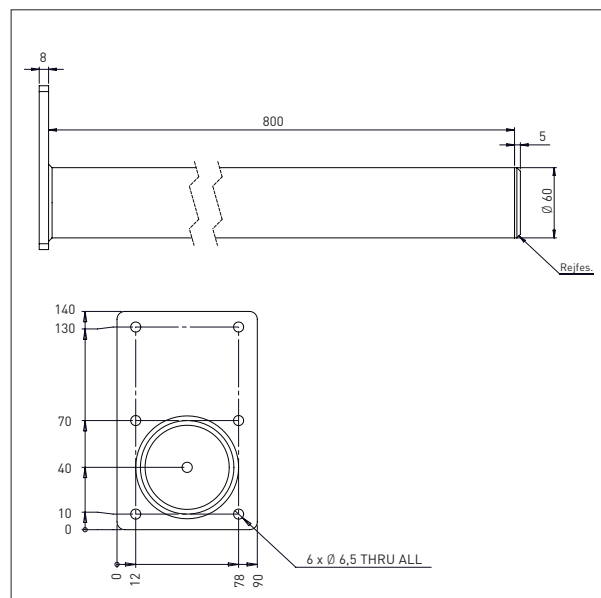

## PLATFORM STAINLESS

- All measurements in mm

### PLATFORM STAINLESS - EP1-ix

L x W: 500 x 400 mm

## BOOM

- All measurements in mm

**BOOM - D1-ix**  
L x Ø: 500 x Ø60

**BOOM - D2-ix**  
L x Ø: 800 x Ø60

## DOUBLE DOOM

- All measurements in mm

**DOUBLE BOOM – DD1-ix**  
L x Ø x B: 500 x Ø30 x 250

Min. Width of reel: Ø300 mm  
Max. Width of reel: Ø400 mm

**DOUBLE BOOM – DD2-ix**  
L x Ø x B: 500 x Ø30 x 350