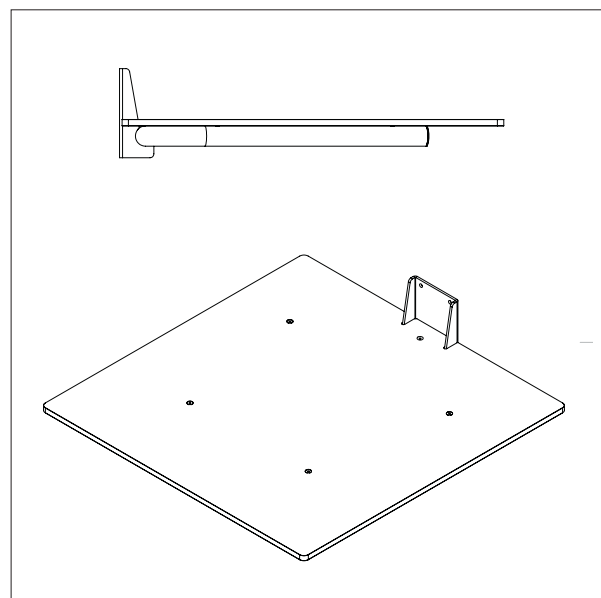

PLATFORM PEHD – KP2-ix

L x W: 600 x 600 mm