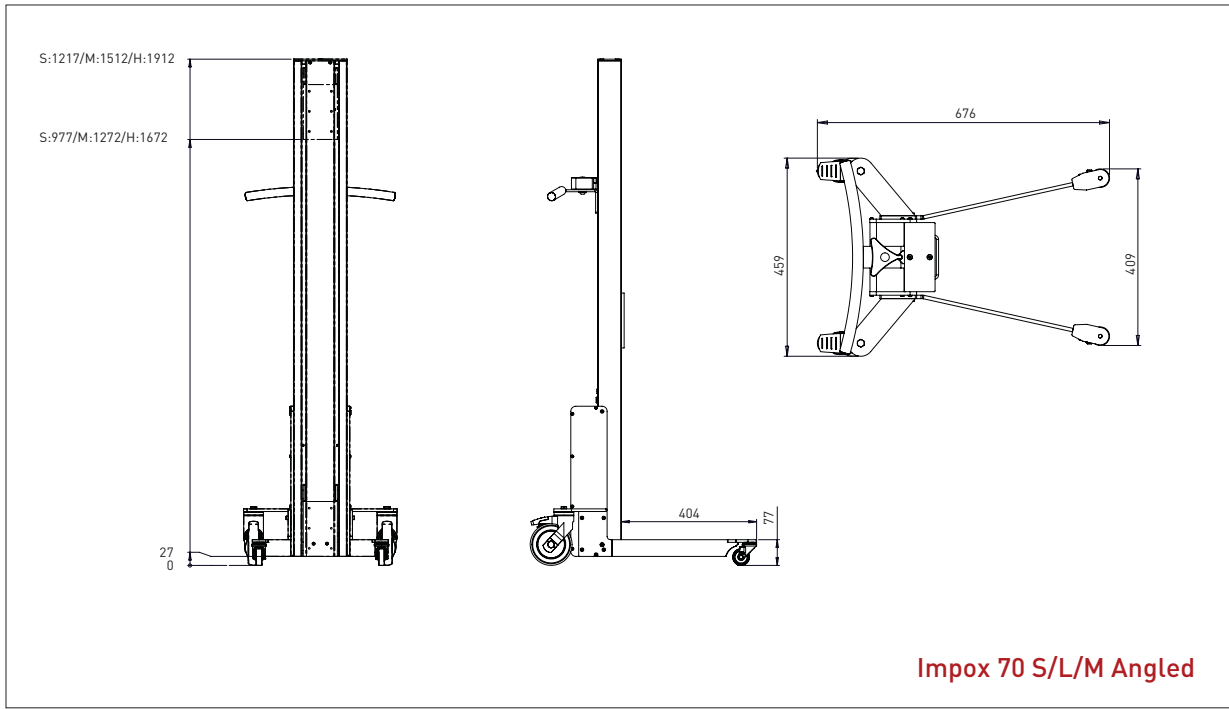

IMPOX 70

LIFTERS - DRAWINGS & MEASUREMENTS

- All measurements in mm