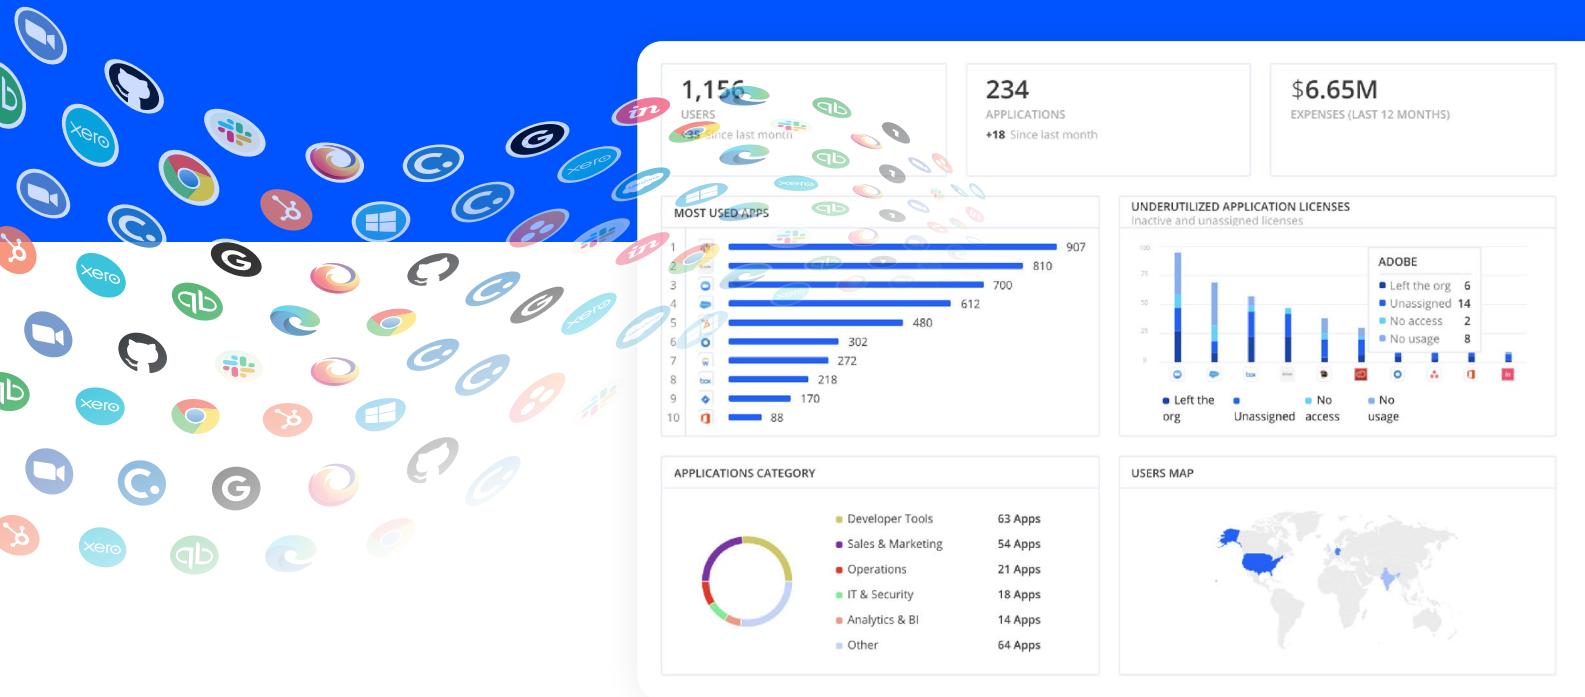

# Discover and Act on every SaaS application in your portfolio

- Control SaaS sprawl
- Automate mundane tasks
- Manage SaaS spend and reduce subscription costs
- Find and address security concerns

## #1 in Actionable Insight

Find 2x more apps than other platforms, and take action with a single click

Prioritize investments by measuring app adoption and user engagement.

Find redundant subscriptions hidden in expense reports and other unseen sources.