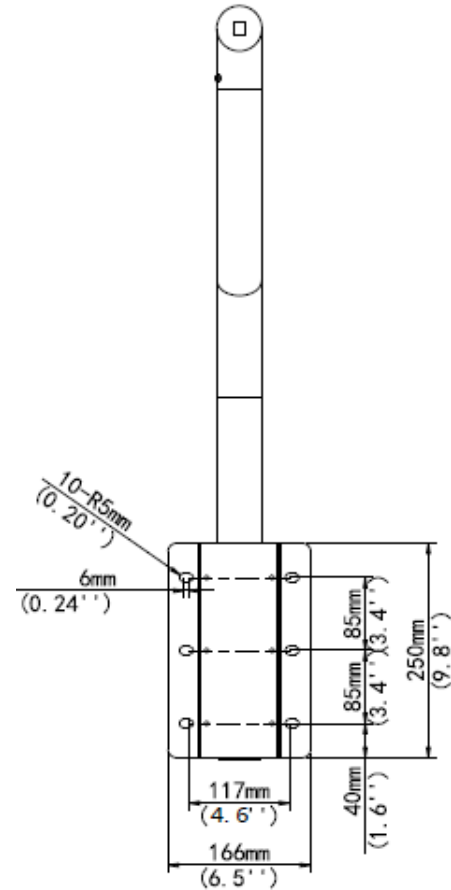

IVM-PARAPET

Vision Parapet Mount for PTZs

Mount	IVM-PARAPET
Application	outdoor, for PTZ dome camera
Dimensions(L x H)	34.6" x32.7" (879mmx831mm)
Weight	Weight 9.47lb (4.3kg)
Material	Aluminum alloy,

Ordering Information
IVM-PARAPET: Parapet Mount