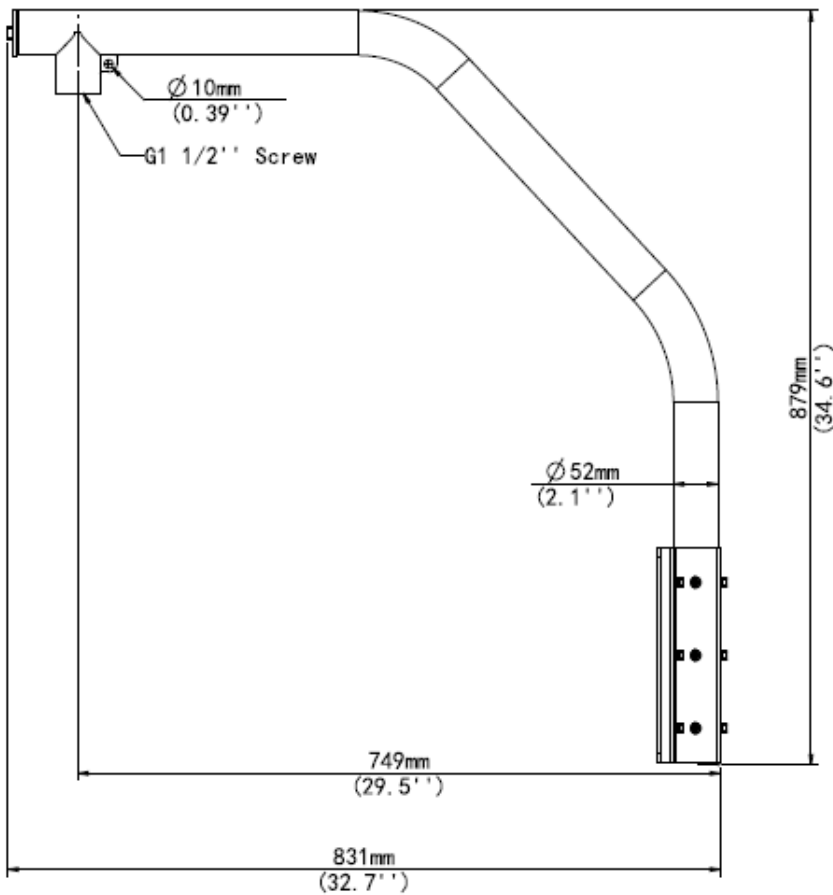

IVM-PARAPET

Vision Parapet Mount for PTZs

Mount	IVM-PARAPET
Application	outdoor, for PTZ dome camera
Dimensions(L x H)	34.6" x32.7" (879mmx831mm)
Weight	Weight 9.47lb (4.3kg)
Material	Aluminum alloy,

Ordering Information
IVM-PARAPET: Parapet Mount