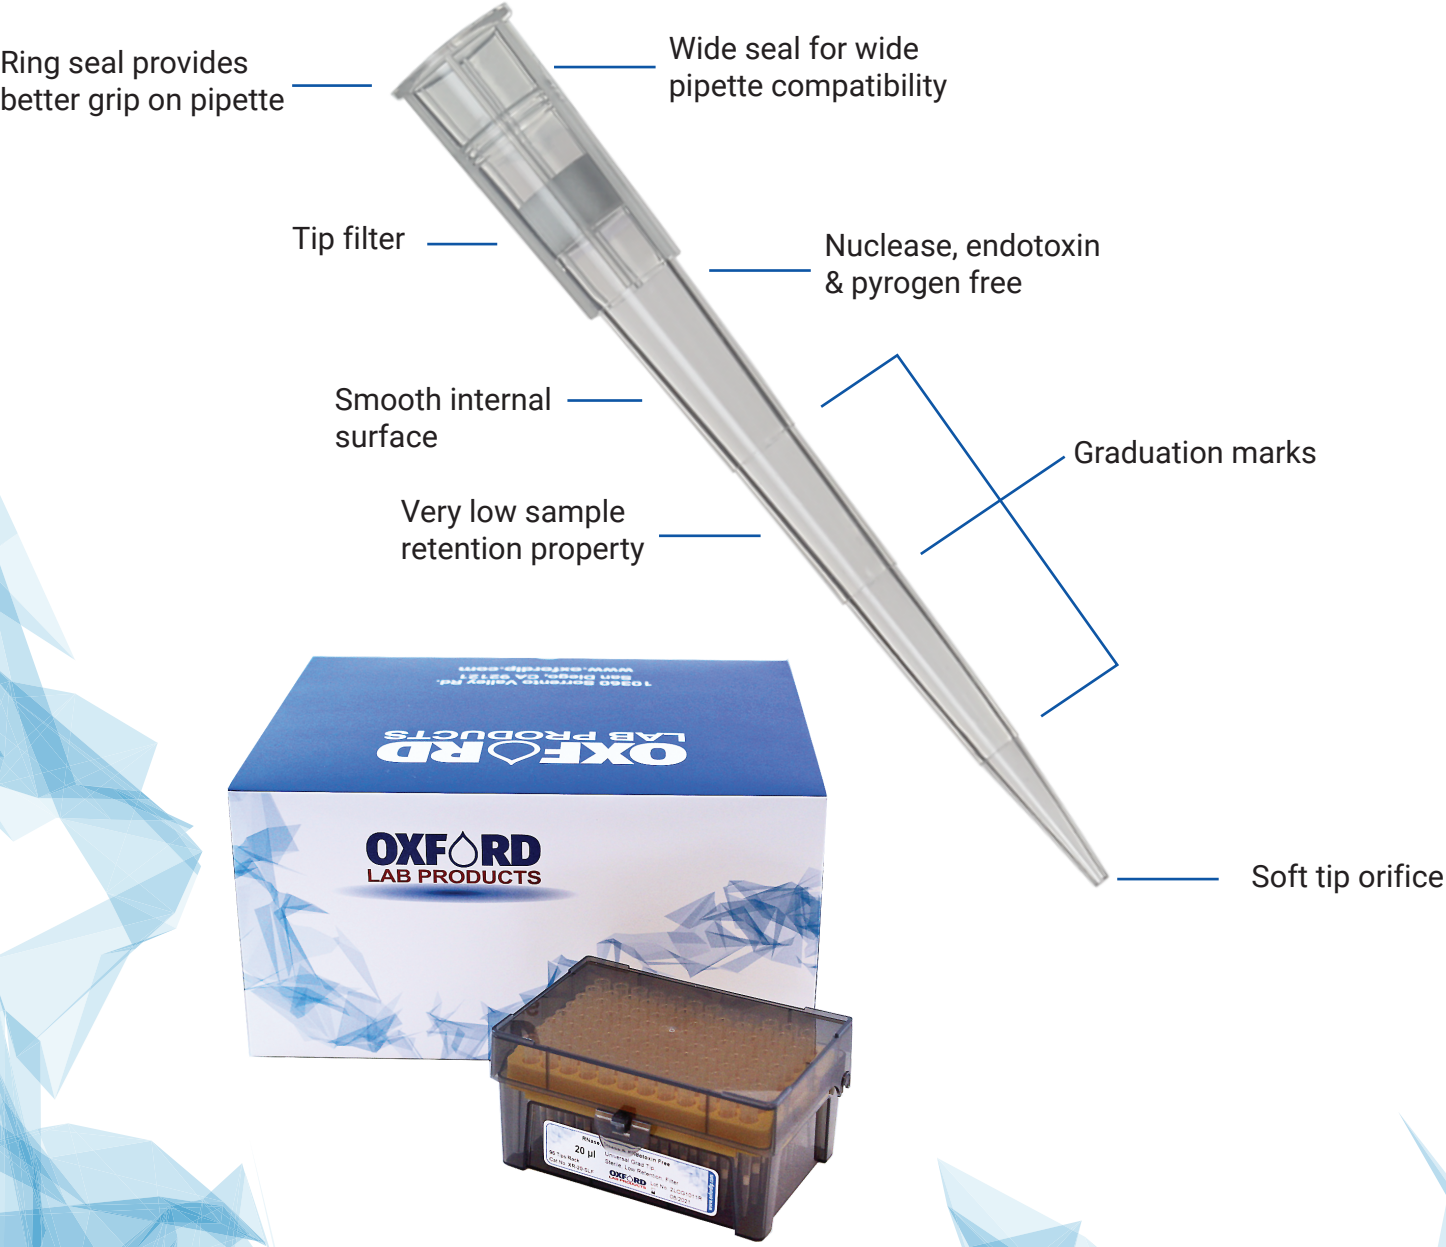

Oxford Benchmate Tips

Superior Pipette Tips

With a superior manufacturing facility and strict guidelines, Oxford Benchmate Tips are of the highest quality. We combine the strictest processes and quality assurance protocols to ensure that our tips offer impeccable standards of purity and tip transparency. The superior diamond finish molds used in our manufacturing ensure precise dispensing of liquids and zero-retention. Available in racked, re-loadable racks, eco-friendly racks, and bulk packaging.