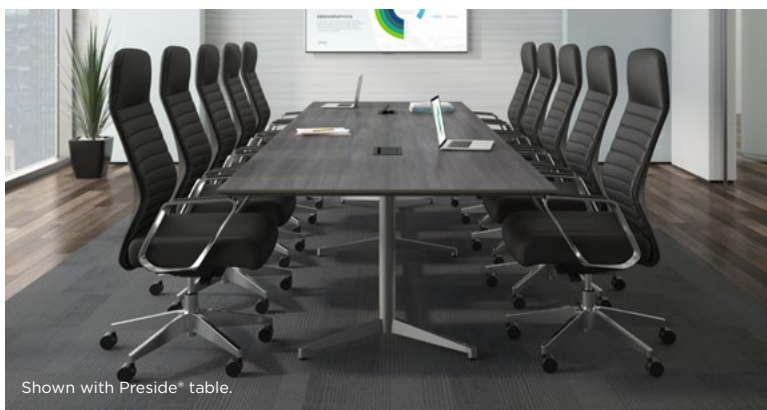

Shown with 10500 Series™ desk.

Shown with Preside® table.