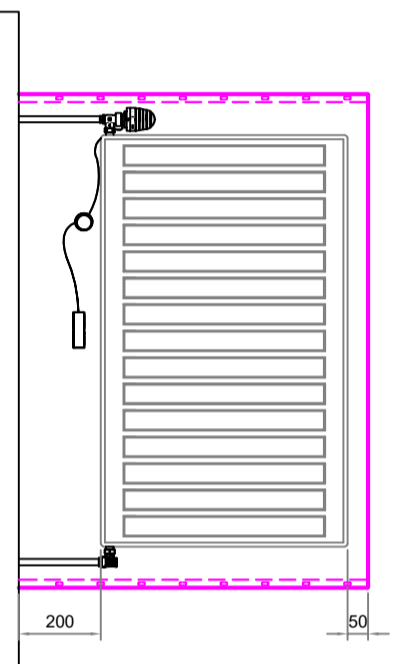

DeepClean Flat Top Floor Mounted LST Tolerance Sheet

Tel: +44 (0) 1952 290 498
sales@contourheating.co.uk

TS-90 - 90° Angle BBOE

* All dimensions in mm.
* Drawings not to scale.

Valve Options

Internal
Code: 9210-13