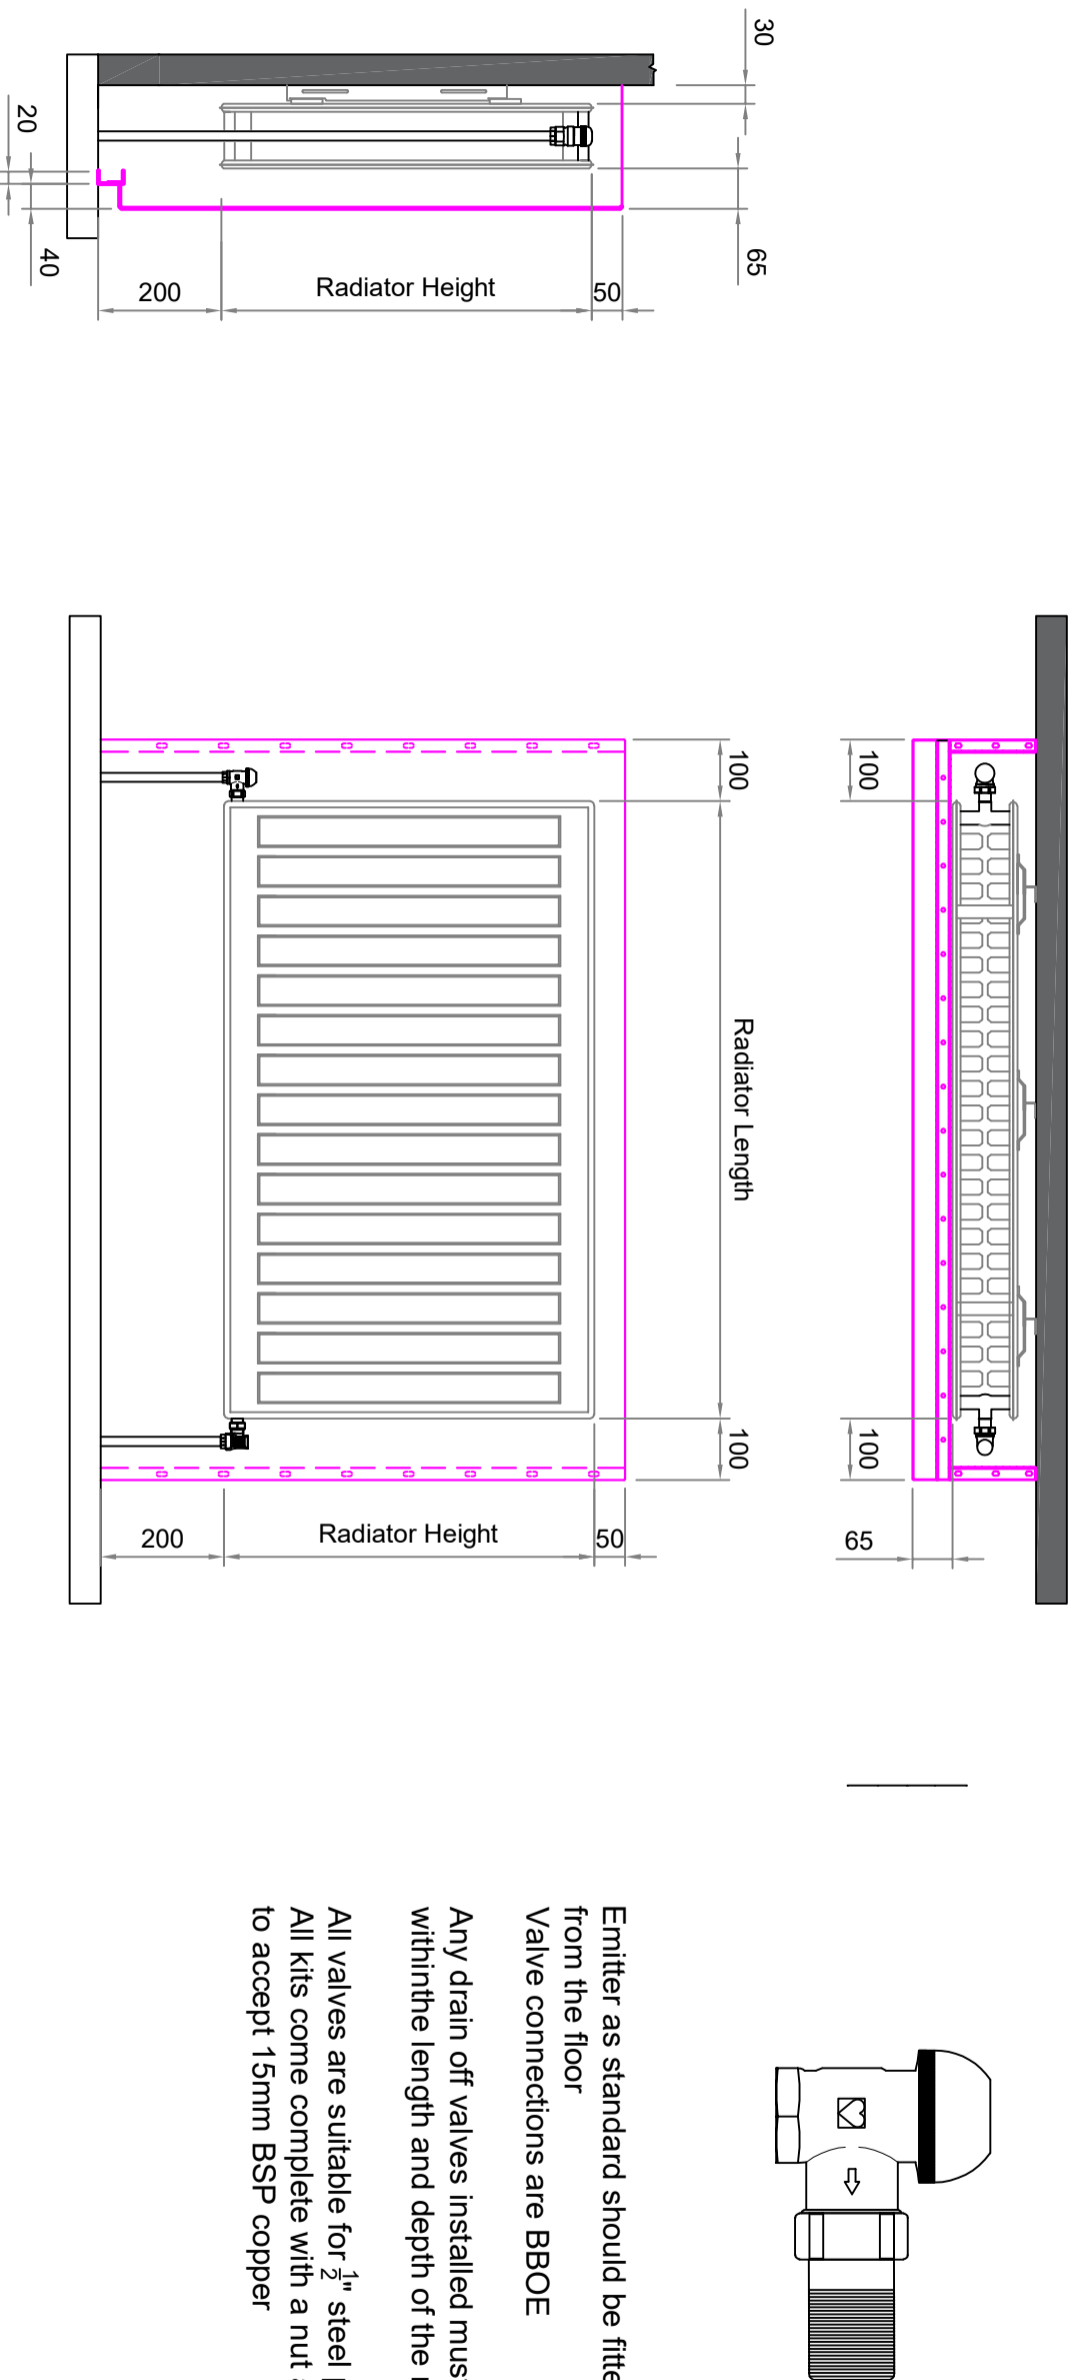

DeepClean Flat Top Floor Mounted LST Tolerance Sheet

Tel: +44 (0) 1952 290 498
sales@contourheating.co.uk

TS-90 - 90° Angle BBOE

* All dimensions in mm.
* Drawings not to scale.

Valve Options

Internal
Code: 9210-13

Remote Sensing
Code: 7463-41

External
Code: 9330-41

Anti Ligature
Code: 1935241