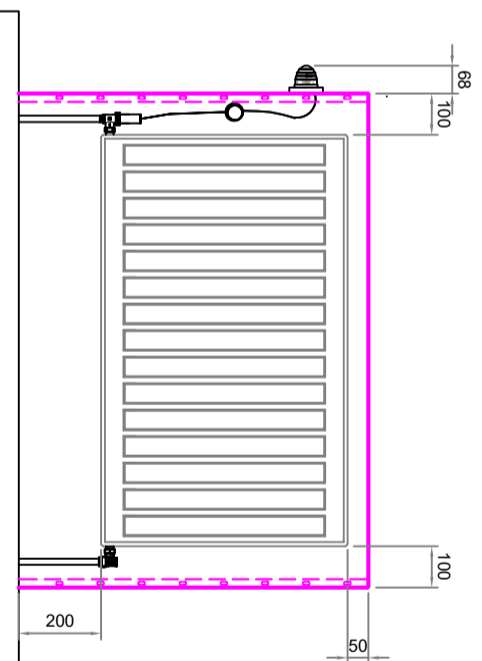

External
Code: 9330-41