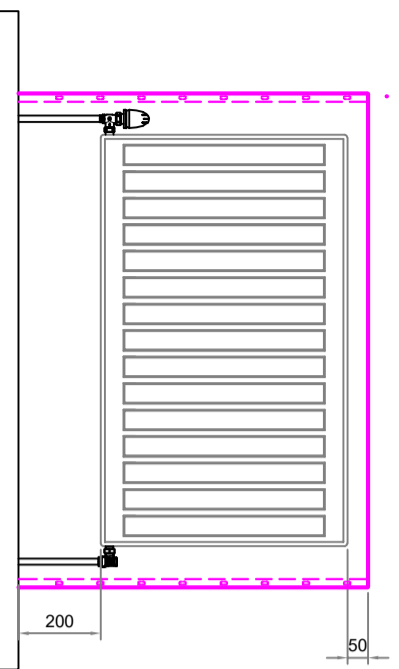

DeepClean Flat Top Floor Mounted LST Tolerance Sheet

Tel: +44 (0) 1952 290 498
sales@contourheating.co.uk

TS-90 - 90° Angle BBOE

* All dimensions in mm.
* Drawings not to scale.

Valve Options

Internal
Code: 9210-13