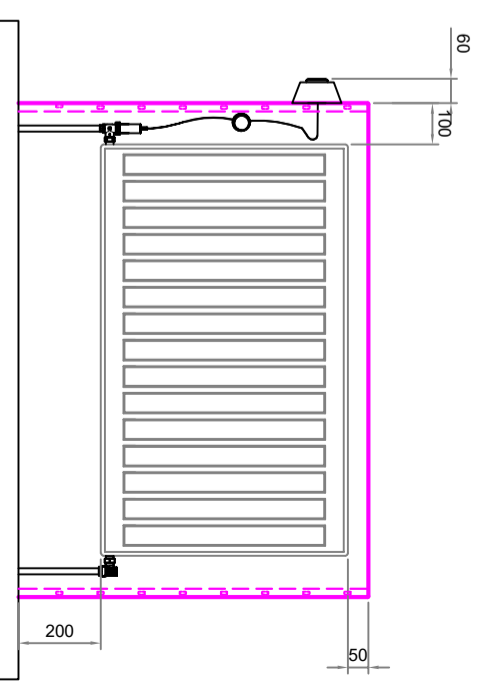

Anti Ligature
Code: 1935241