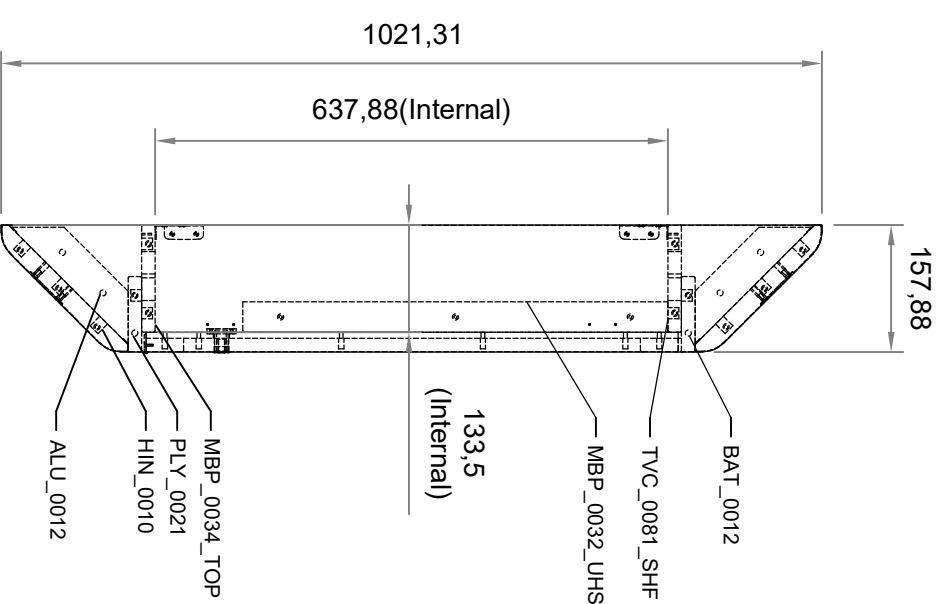

# ANTI - LIGATURE 42" TV CABINET WALL MOUNTED

PART No.	QTY	COMPONENT SIZE
ALU_0012	1	860
BAT_0012	2	425 x 40 x 18
HIN_0010	1	860
MBP_0032_UHS	2	952.4 x 168 x 25
MBP_0034_TOP	2	864 x 235 x 25
PLY_0021	4	220 x 50 x 24
POL_0027	1	860 x 569 x 8
TVC_0080_SHF	2	864 x 100 x 18
TVC_0081_SHF	2	864 x 142 x 18
TVF_0006_MFB	1	860 x 569 x 18

Type:  
Anti Ligature 42" TV Cabinet

Model:  
Wall Mounted

Manufacture:  
25mm Vinyl Wrapped MDF Carcase available in 5 Colours: Beech, Cream, Dark Elm, Light Elm & Oak  
Extra Strength 8mm Polycarbonate Vision Panel Inset Doors with 8mm Polycarbonate Vision Panel  
Sound & Ventilation Panels Fully Recessed with 3mm holes  
No Exterior Fixings  
2 Pinhex 8mm Quarter Turn Locks as Standard  
Flush to Wall TV Bracket included

Sizes:  
Available in Three Standard Sizes suitable to suit 32", 42" and 50" Flat Screen TV's

Contour Heating Ltd  
The Mansions, 43 Broadway  
Shifnal  
TF11 8BB  
Tel: 01952 290498  
Email: Sales@contourheating.co.uk  
Web: www.contourheating.co.uk