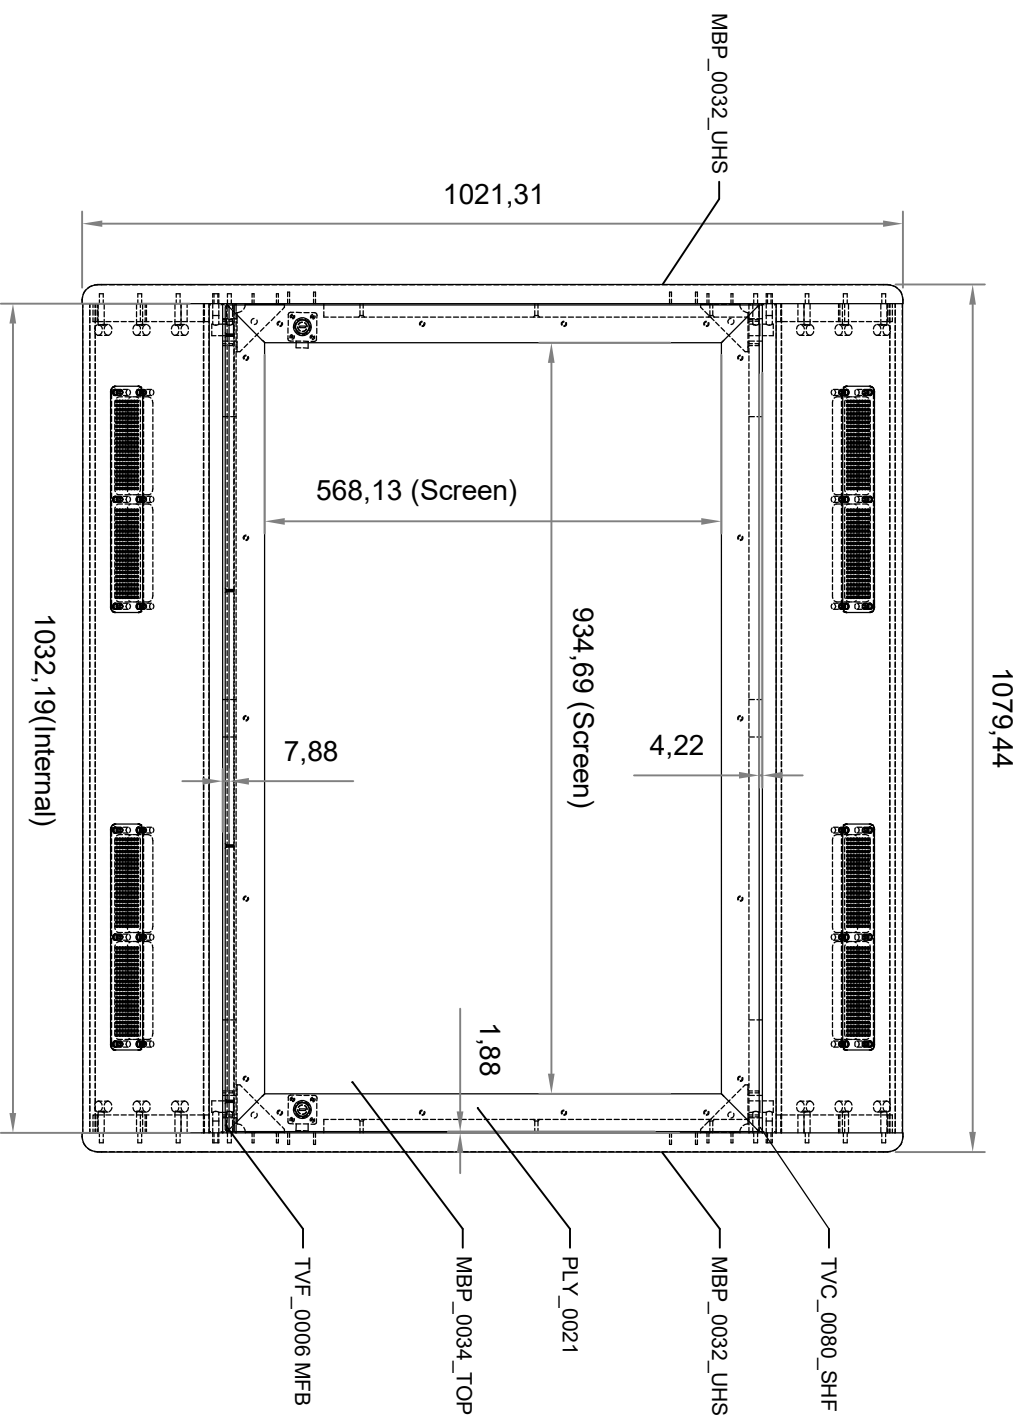

# ANTI - LIGATURE 42" TV CABINET WALL MOUNTED

PART No.	QTY	COMPONENT SIZE
ALU_0012	1	860
BAT_0012	2	425 x 40 x 18
HIN_0010	1	860
MBP_0032_UHS	2	952.4 x 168 x 25
MBP_0034_TOP	2	864 x 235 x 25
PLY_0021	4	220 x 50 x 24
POL_0027	1	860 x 569 x 8
TVC_0080_SHF	2	864 x 100 x 18
TVC_0081_SHF	2	864 x 142 x 18
TVF_0006_MFB	1	860 x 569 x 18

Type:  
Anti Ligature 42" TV Cabinet

Model:  
Wall Mounted

Manufacture:  
25mm Vinyl Wrapped MDF Carcase available in 5 Colours: Beech, Cream, Dark Elm, Light Elm & Oak  
Extra Strength 8mm Polycarbonate Vision Panel Inset Doors with 8mm Polycarbonate Vision Panel  
Sound & Ventilation Panels Fully Recessed with 3mm holes  
No Exterior Fixings  
2 Pinhex 8mm Quarter Turn Locks as Standard  
Flush to Wall TV Bracket included

Sizes:  
Available in Three Standard Sizes suitable to suit 32", 42" and 50" Flat Screen TV's

Contour Heating Ltd  
The Mansions, 43 Broadway  
Shifnal  
TF11 8BB  
Tel: 01952 290498  
Email: Sales@contourheating.co.uk  
Web: www.contourheating.co.uk