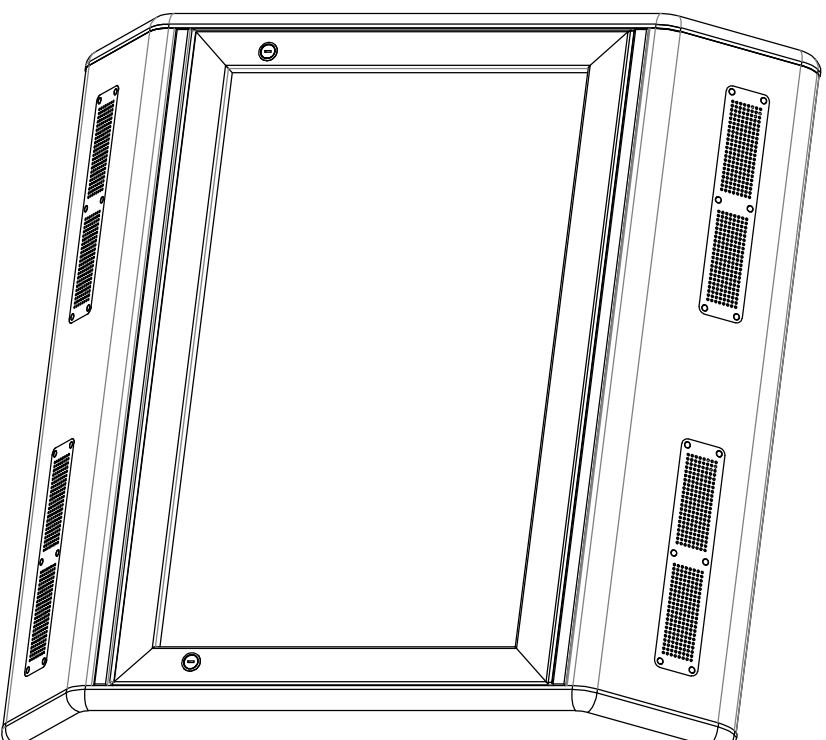

# ANTI - LIGATURE 42" TV CABINET WALL MOUNTED

PART No.	QTY	COMPONENT SIZE
ALU_0012	1	860
BAT_0012	2	425 x 40 x 18
HIN_0010	1	860
MBP_0032_UHS	2	952.4 x 168 x 25
MBP_0034_TOP	2	864 x 235 x 25
PLY_0021	4	220 x 50 x 24
POL_0027	1	860 x 569 x 8
TVC_0080_SHF	2	864 x 100 x 18
TVC_0081_SHF	2	864 x 142 x 18
TVF_0006_MFB	1	860 x 569 x 18

Type:  
Anti Ligature 42" TV Cabinet

Model:  
Wall Mounted

Manufacture:  
25mm Vinyl Wrapped MDF Carcase available in 5 Colours: Beech, Cream, Dark Elm, Light Elm & Oak  
Extra Strength 8mm Polycarbonate Vision Panel Inset Doors with 8mm Polycarbonate Vision Panel  
Sound & Ventilation Panels Fully Recessed with 3mm holes  
No Exterior Fixings  
2 Pinhex 8mm Quarter Turn Locks as Standard  
Flush to Wall TV Bracket included