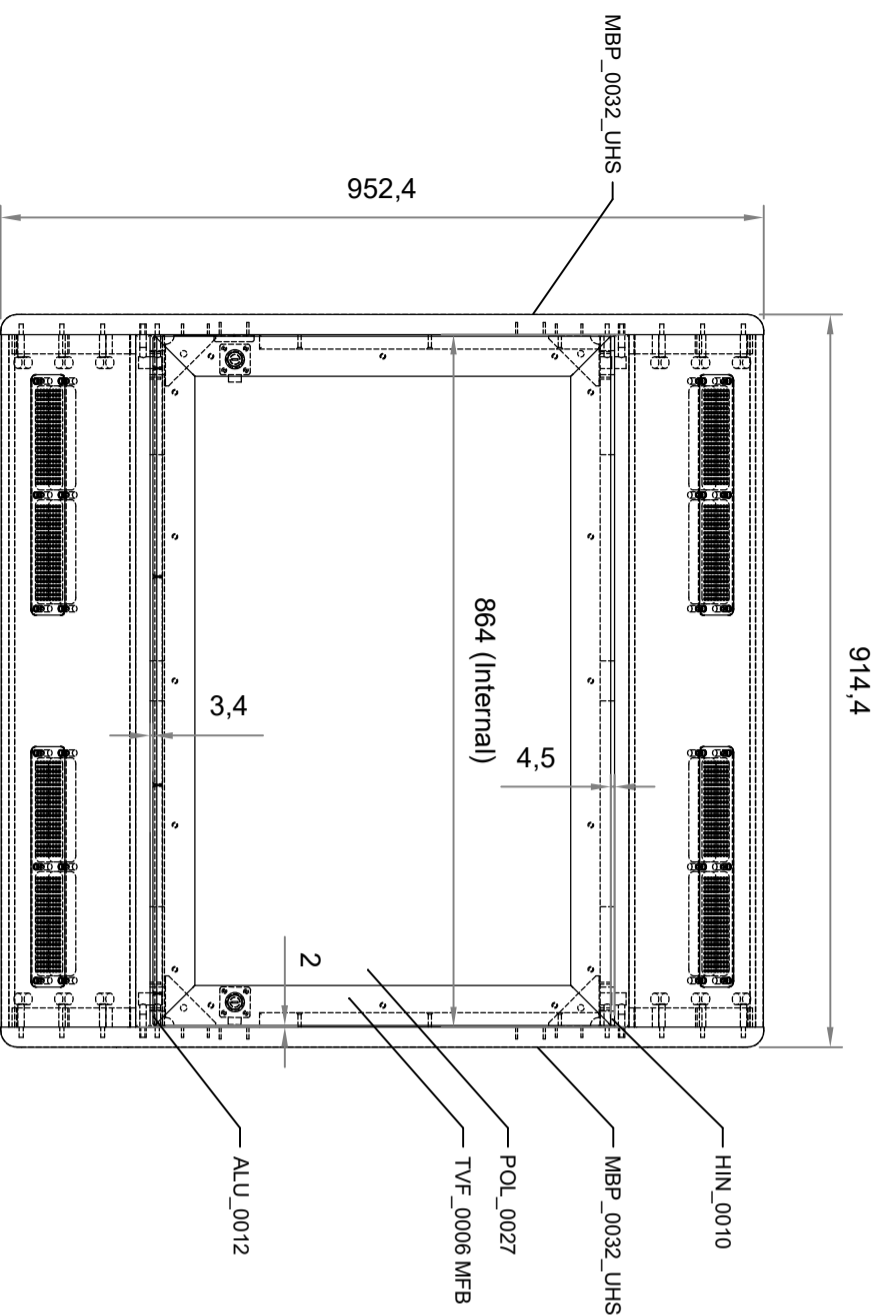

ANTI - LIGATURE 32" TV CABINET WALL MOUNTED

PART No.	QTY	COMPONENT SIZE
ALU_0012	1	860
BAT_0012	2	425 x 40 x 18
HIN_0010	1	860
MBP_0032_UHS	2	952,4 x 168 x 25
MBP_0034_TOP	2	864 x 235 x 25
PLY_0021	4	220 x 50 x 24
POL_0027	1	860 x 569 x 8
TVC_0080_SHF	2	864 x 100 x 18
TVC_0081_SHF	2	864 x 142 x 18
TVF_0006_MFB	1	860 x 569 x 18

Type:
Anti Ligature 32" TV Cabinet

Model:
Wall Mounted

Manufacture:
25mm Vinyl Wrapped MDF Carcase available in 5 Colours: Beech, Cream, Dark Elm, Light Elm & Oak

Extra Strength 8mm Polycarbonate Vision Panel Inset Doors with 8mm Polycarbonate Vision Panel

Sound & Ventilation Panels Fully Recessed with 3mm holes

No Exterior Fixings

2 Pinhex 8mm Quarter Turn Locks as Standard

Flush to Wall TV Bracket included

Sizes:
Available in Three Standard Sizes suitable to suit 32", 42" and 50" Flat Screen TV's