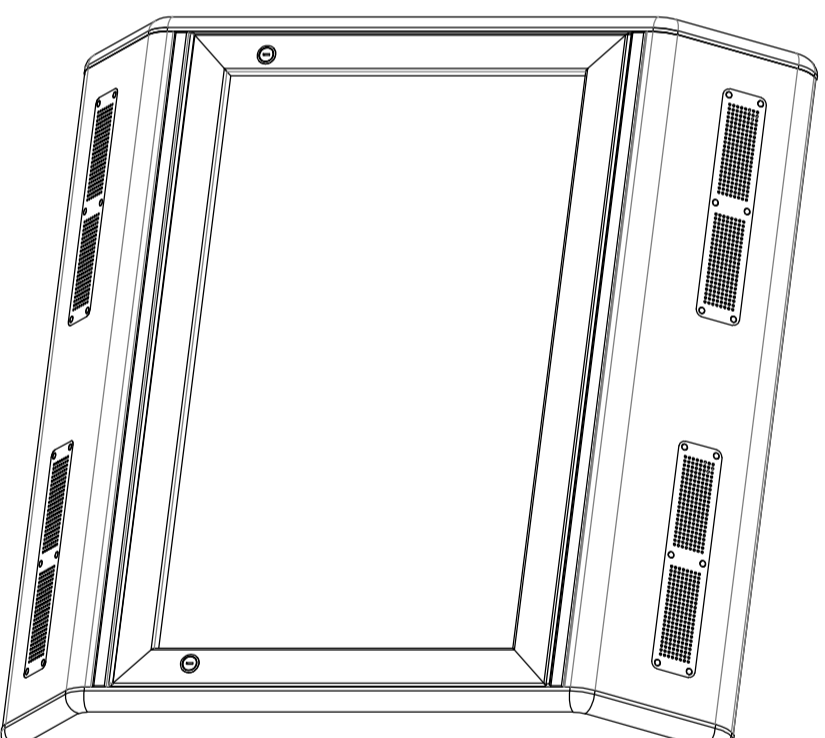

ANTI - LIGATURE 32" TV CABINET WALL MOUNTED

PART No.	QTY	COMPONENT SIZE
ALU_0012	1	860
BAT_0012	2	425 x 40 x 18
HIN_0010	1	860
MBP_0032_UHS	2	952,4 x 168 x 25
MBP_0034_TOP	2	864 x 235 x 25
PLY_0021	4	220 x 50 x 24
POL_0027	1	860 x 569 x 8
TVC_0080_SHF	2	864 x 100 x 18
TVC_0081_SHF	2	864 x 142 x 18
TVF_0006_MFB	1	860 x 569 x 18

Type:
Anti Ligature 32" TV Cabinet

Model:
Wall Mounted

Manufacture:
25mm Vinyl Wrapped MDF Carcase available in 5 Colours: Beech, Cream, Dark Elm, Light Elm & Oak

Extra Strength 8mm Polycarbonate Vision Panel Inset Doors with 8mm Polycarbonate Vision Panel

Sound & Ventilation Panels Fully Recessed with 3mm holes

No Exterior Fixings

2 Pinhex 8mm Quarter Turn Locks as Standard

Flush to Wall TV Bracket included

Sizes:
Available in Three Standard Sizes suitable to suit 32", 42" and 50" Flat Screen TV's