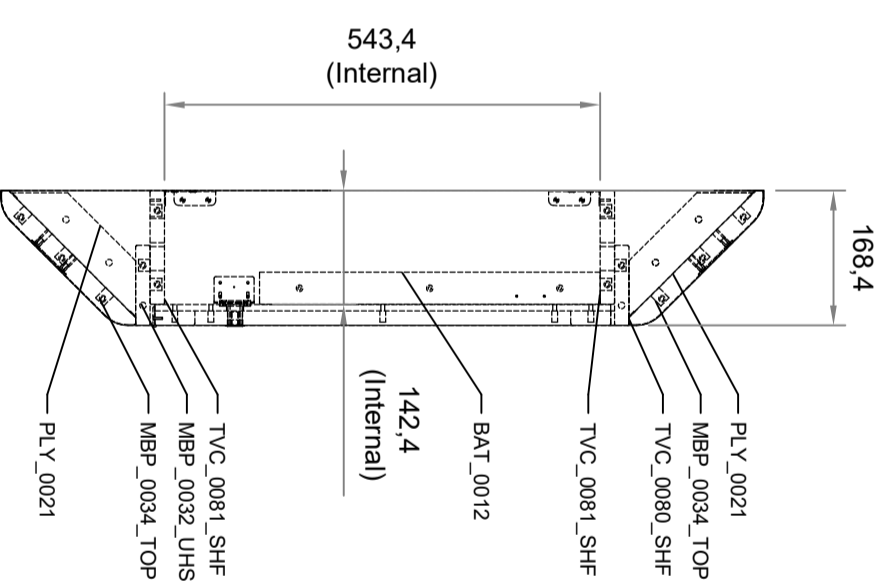

ANTI - LIGATURE 32" TV CABINET WALL MOUNTED

PART No.	QTY	COMPONENT SIZE
ALU_0012	1	860
BAT_0012	2	425 x 40 x 18
HIN_0010	1	860
MBP_0032_UHS	2	952,4 x 168 x 25
MBP_0034_TOP	2	864 x 235 x 25
PLY_0021	4	220 x 50 x 24
POL_0027	1	860 x 569 x 8
TVC_0080_SHF	2	864 x 100 x 18
TVC_0081_SHF	2	864 x 142 x 18
TVF_0006_MFB	1	860 x 569 x 18

Type:
Anti Ligature 32" TV Cabinet

Model:
Wall Mounted

Manufacture:
25mm Vinyl Wrapped MDF Carcase available in 5 Colours: Beech, Cream, Dark Elm, Light Elm & Oak

Extra Strength 8mm Polycarbonate Vision Panel Inset Doors with 8mm Polycarbonate Vision Panel

Sound & Ventilation Panels Fully Recessed with 3mm holes

No Exterior Fixings

2 Pinhex 8mm Quarter Turn Locks as Standard

Flush to Wall TV Bracket included

Sizes:
Available in Three Standard Sizes suitable to suit 32", 42" and 50" Flat Screen TV's