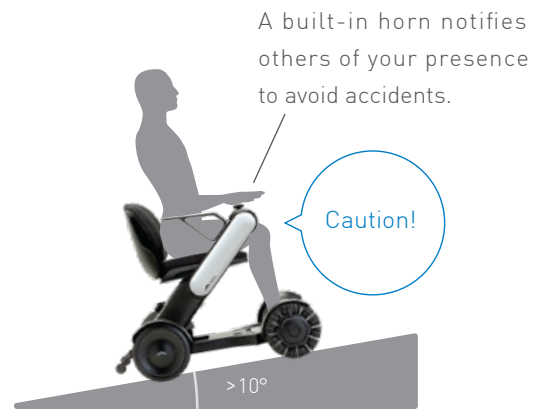

*Android app currently does not offer remote driving capabilities.

Drive with Peace of Mind

Keep engaged in your activities and embrace your surroundings by knowing Model Ci will provide the necessary response and feedback to keep you riding safe.

Electromagnetic brakes provide safe stopping, even on inclines.

An anti-sway system keeps you driving straight on side slopes.

A built-in horn notifies others of your presence to avoid accidents.

Caution!

$>10^\circ$

Audible messages notify you of operational errors.

Arms and footrest flip up for safe easy access to the seat.

The Right Fit

Model Ci can be easily adjusted from seat height and back support angle to controller position (right or left drive) to create a comfortable driving experience.