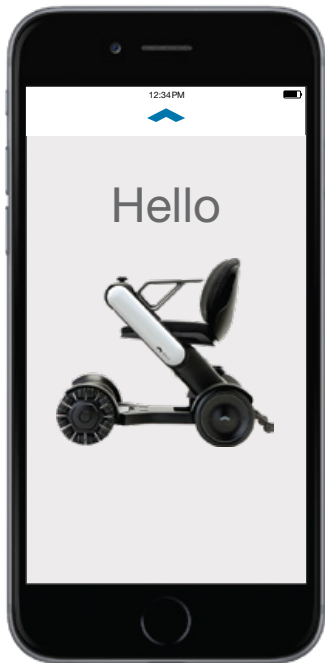

Smaller footprint than traditional power mobility devices.

Up to a 45% tighter turning radius than tiller operated mobility devices.

Patented front omni-wheels for tight turning and superb terrain coverage.

Load Simply

Store Neatly

*16" seat width = 31 LB, 18" seat width = 33LB
**Without battery. Battery weight = 6 LB.

Connect Intelligently

Equipped with intelligent innovations, such as the very latest in app controls and mobile data network connectivity, for greater independence and premium support.

Control remotely and manage speed settings with the iPhone and Android* app.

Lock/Unlock your device with the WHILL Smart Key or iPhone and Android app.

Charge your mobile devices with a built-in USB port.