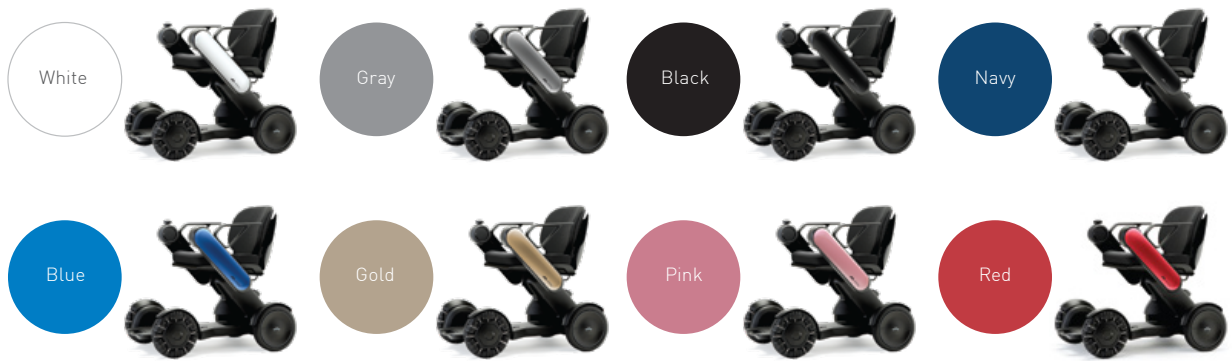

$>10^\circ$

Audible messages notify you of operational errors.

Arms and footrest flip up for safe easy access to the seat.

The Right Fit

Model Ci can be easily adjusted from seat height and back support angle to controller position (right or left drive) to create a comfortable driving experience.

The information contained herein is correct at the time of printing, and we reserve the right to alter specifications without prior notice.

Customization

Match your personality and style with eight color options.