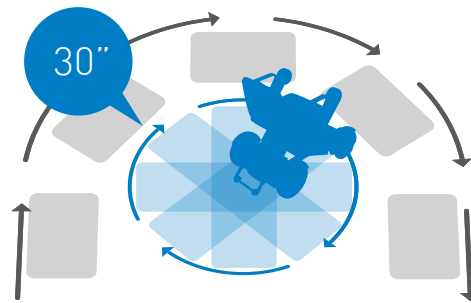

Pursue life's adventures with the Model Ci Personal EV.

Refuse to Accept Limitations

With its compact frame, patented front omni-wheels, and responsive controller, Model Ci has the maneuverability to effortlessly access and navigate confined spaces.

Smaller footprint than traditional power mobility devices.

Up to a 45% tighter turning radius than tiller operated mobility devices.

Patented front omni-wheels for tight turning and superb terrain coverage.

Large under seat basket to securely store your belongings and groceries.

*16" seat width = 21.5" / 18" seat width = 23.5"

Get Out and Adventure

Equipped with two powerful motors and engineered for superb stability, effortlessly go from indoor activities to navigating trails and surrounding yourself with nature.