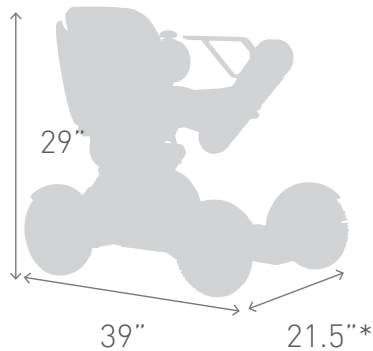

Refuse to Accept Limitations

With its compact frame, patented front omni-wheels, and responsive controller, Model Ci has the maneuverability to effortlessly access and navigate confined spaces.

Smaller footprint than traditional power mobility devices.