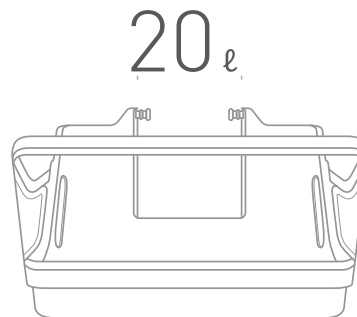

Large under seat basket to securely store your belongings and groceries.

*16" seat width = 21.5" / 18" seat width = 23.5"

Get Out and Adventure

Equipped with two powerful motors and engineered for superb stability, effortlessly go from indoor activities to navigating trails and surrounding yourself with nature.