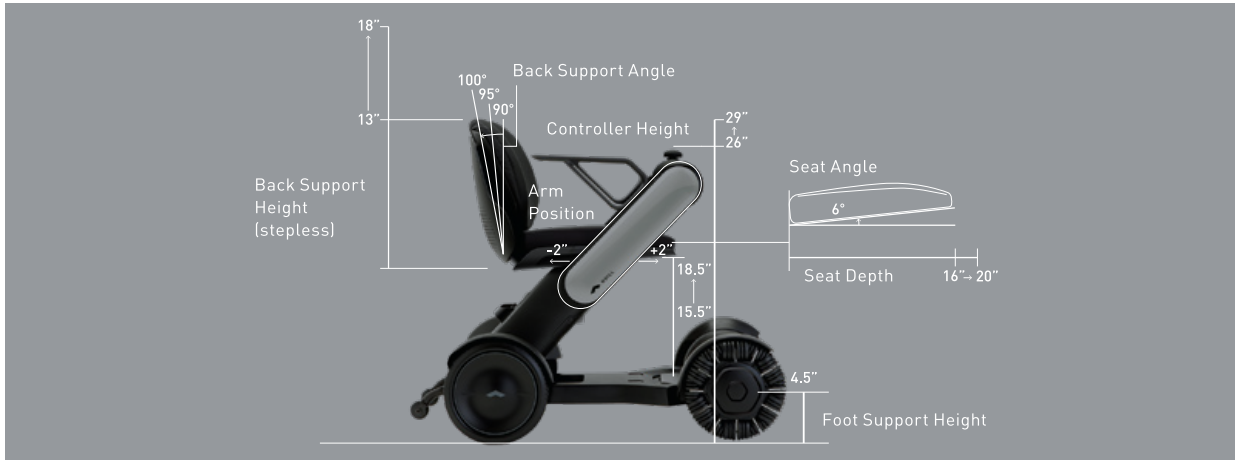

$>10^\circ$

Audible messages notify you of operational errors.

Arms and footrest flip up for safe easy access to the seat.

The Right Fit

Model Ci can be easily adjusted from seat height and back support angle to controller position (right or left drive) to create a comfortable driving experience.