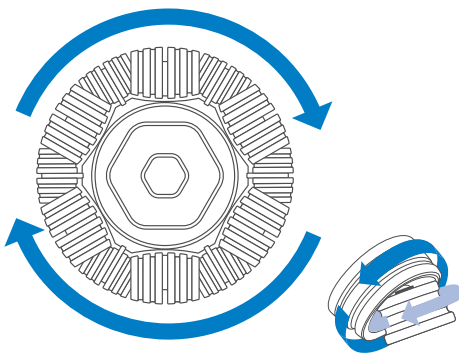

Smaller footprint than traditional power mobility devices.

Up to a 45% tighter turning radius than tiller operated mobility devices.

Patented front omni-wheels for tight turning and superb terrain coverage.

Large under seat basket to securely store your belongings and groceries.

*16" seat width = 21.5" / 18" seat width = 23.5"

Get Out and Adventure

Equipped with two powerful motors and engineered for superb stability, effortlessly go from indoor activities to navigating trails and surrounding yourself with nature.