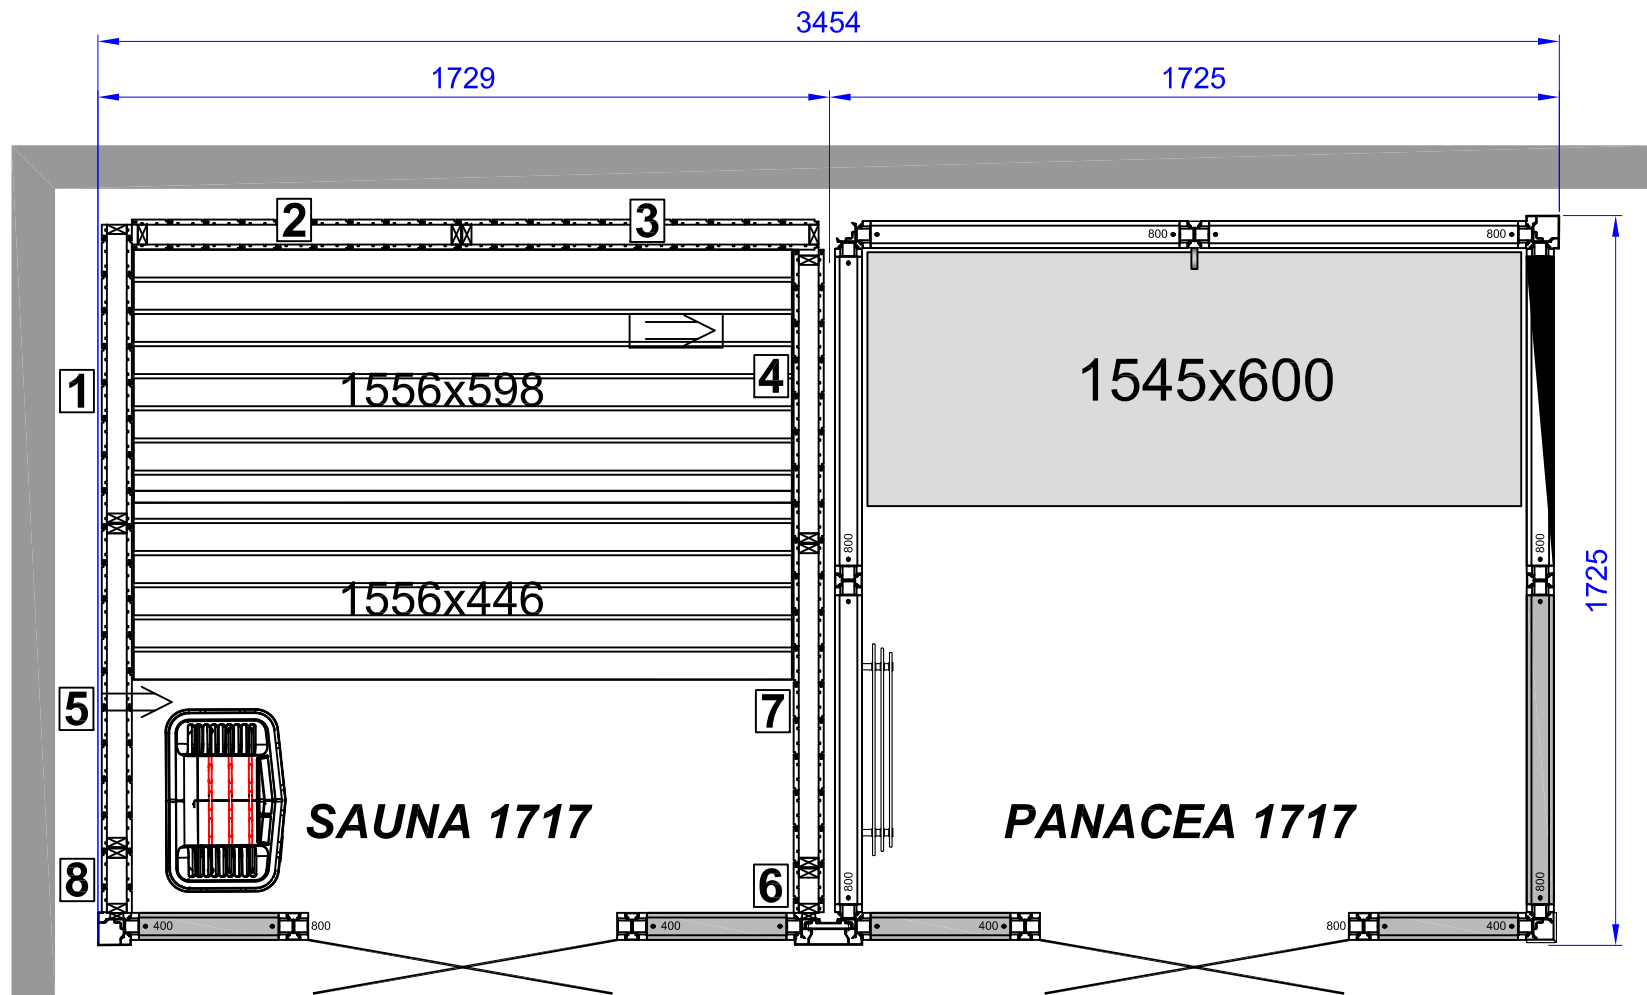

TWIN PANACEA 1717

**Alt. 1 - Placed in right corner,
Panacea door placed forward**

Steam generator: Steam Home 6kW
Sauna heater: Sense Commercial 8kW

TWIN PANACEA 1717

**Alt. 2 - Placed in left corner,
Panacea door placed forward**

**Steam generator: Steam Home 6kW
Sauna heater: Sense Commercial 8kW**

TWIN PANACEA 1717

**Alt. 3 - Placed in right corner,
Panacea door placed to left**

**Steam generator: Steam Home 6kW
Sauna heater: Sense Commercial 8kW**

TWIN PANACEA 1717

**Alt. 4 - Placed in left corner,
Panacea door placed to right**

**Steam generator: Steam Home 6kW
Sauna heater: Sense Commercial 8kW**