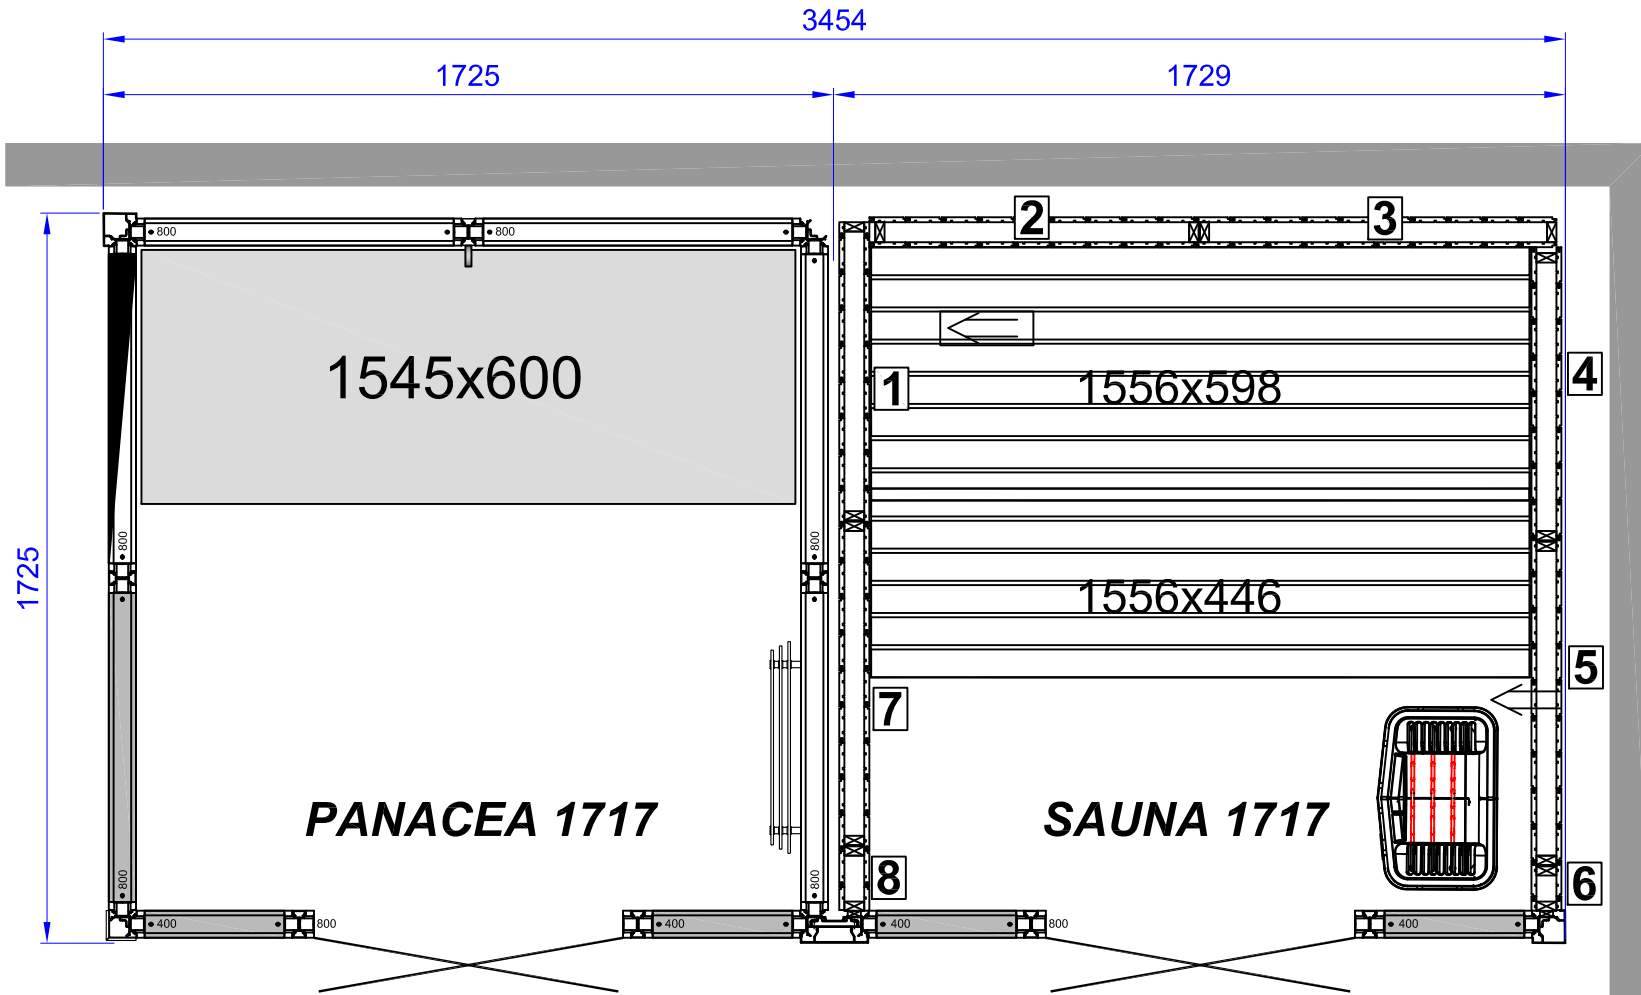

TWIN PANACEA 1717

**Alt. 1 - Placed in right corner,
Panacea door placed forward**

Steam generator: Steam Home 6kW
Sauna heater: Sense Commercial 8kW

TWIN PANACEA 1717

**Alt. 2 - Placed in left corner,
Panacea door placed forward**

**Steam generator: Steam Home 6kW
Sauna heater: Sense Commercial 8kW**

TWIN PANACEA 1717

**Alt. 3 - Placed in right corner,
Panacea door placed to left**

**Steam generator: Steam Home 6kW
Sauna heater: Sense Commercial 8kW**

TWIN PANACEA 1717

**Alt. 4 - Placed in left corner,
Panacea door placed to right**

**Steam generator: Steam Home 6kW
Sauna heater: Sense Commercial 8kW**