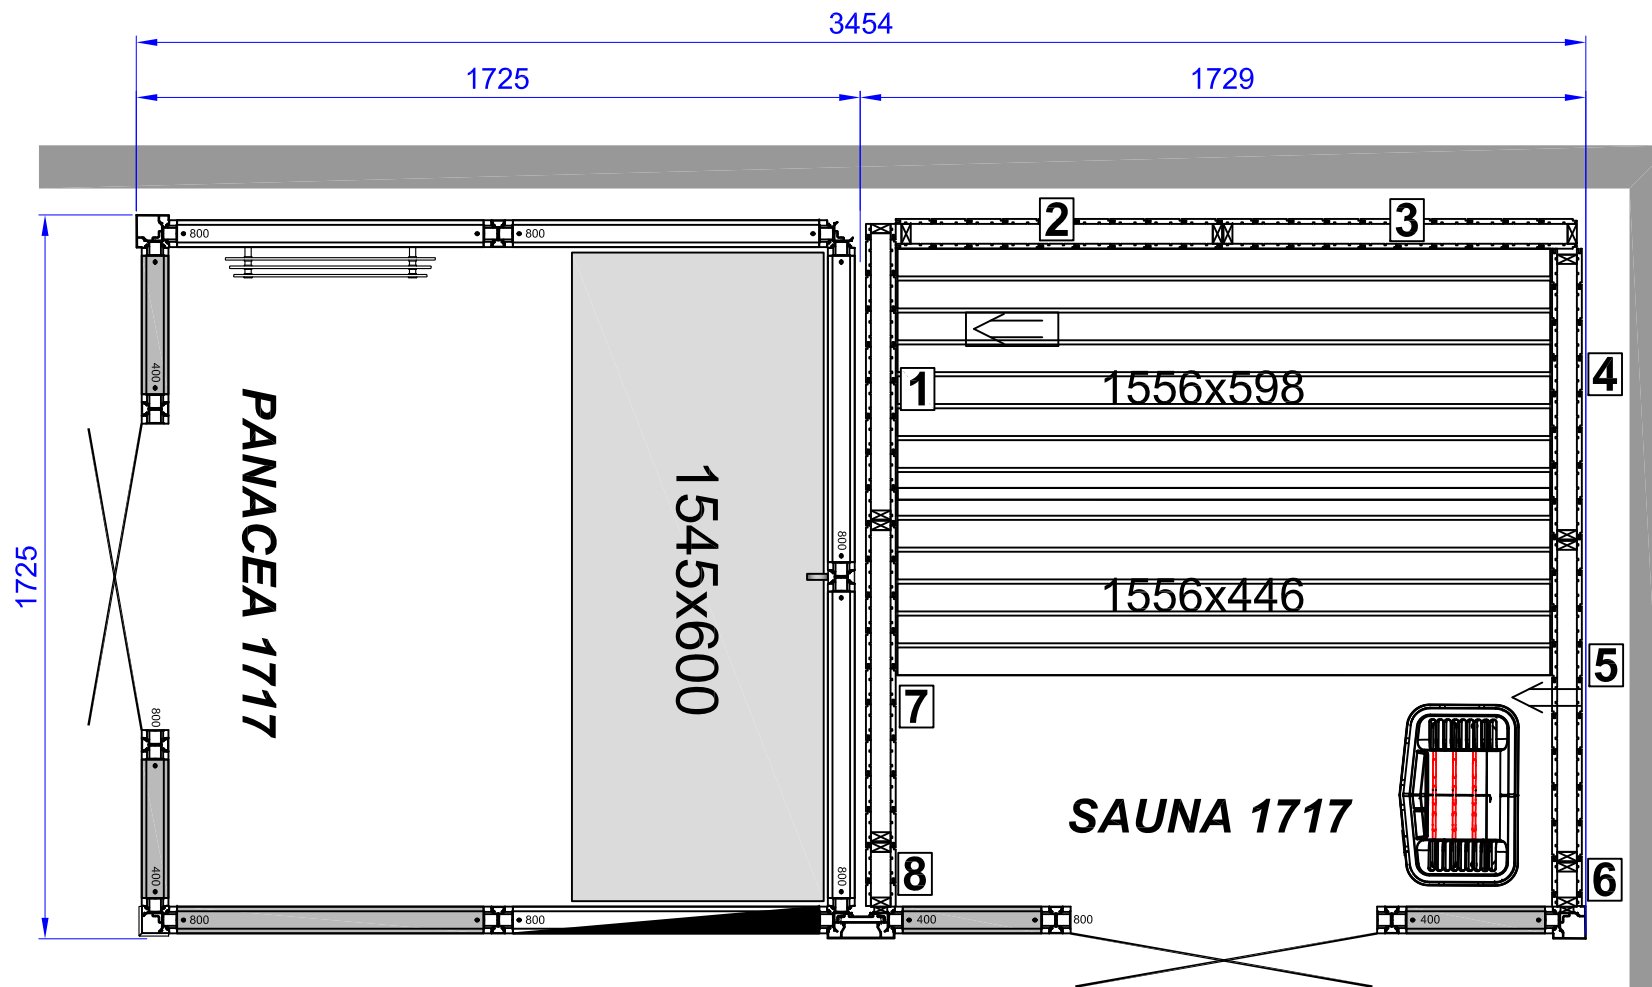

TWIN PANACEA 1717

**Alt. 1 - Placed in right corner,
Panacea door placed forward**

Steam generator: Steam Home 6kW
Sauna heater: Sense Commercial 8kW

TWIN PANACEA 1717

**Alt. 2 - Placed in left corner,
Panacea door placed forward**

**Steam generator: Steam Home 6kW
Sauna heater: Sense Commercial 8kW**

TWIN PANACEA 1717

**Alt. 3 - Placed in right corner,
Panacea door placed to left**

**Steam generator: Steam Home 6kW
Sauna heater: Sense Commercial 8kW**

TWIN PANACEA 1717

**Alt. 4 - Placed in left corner,
Panacea door placed to right**

**Steam generator: Steam Home 6kW
Sauna heater: Sense Commercial 8kW**