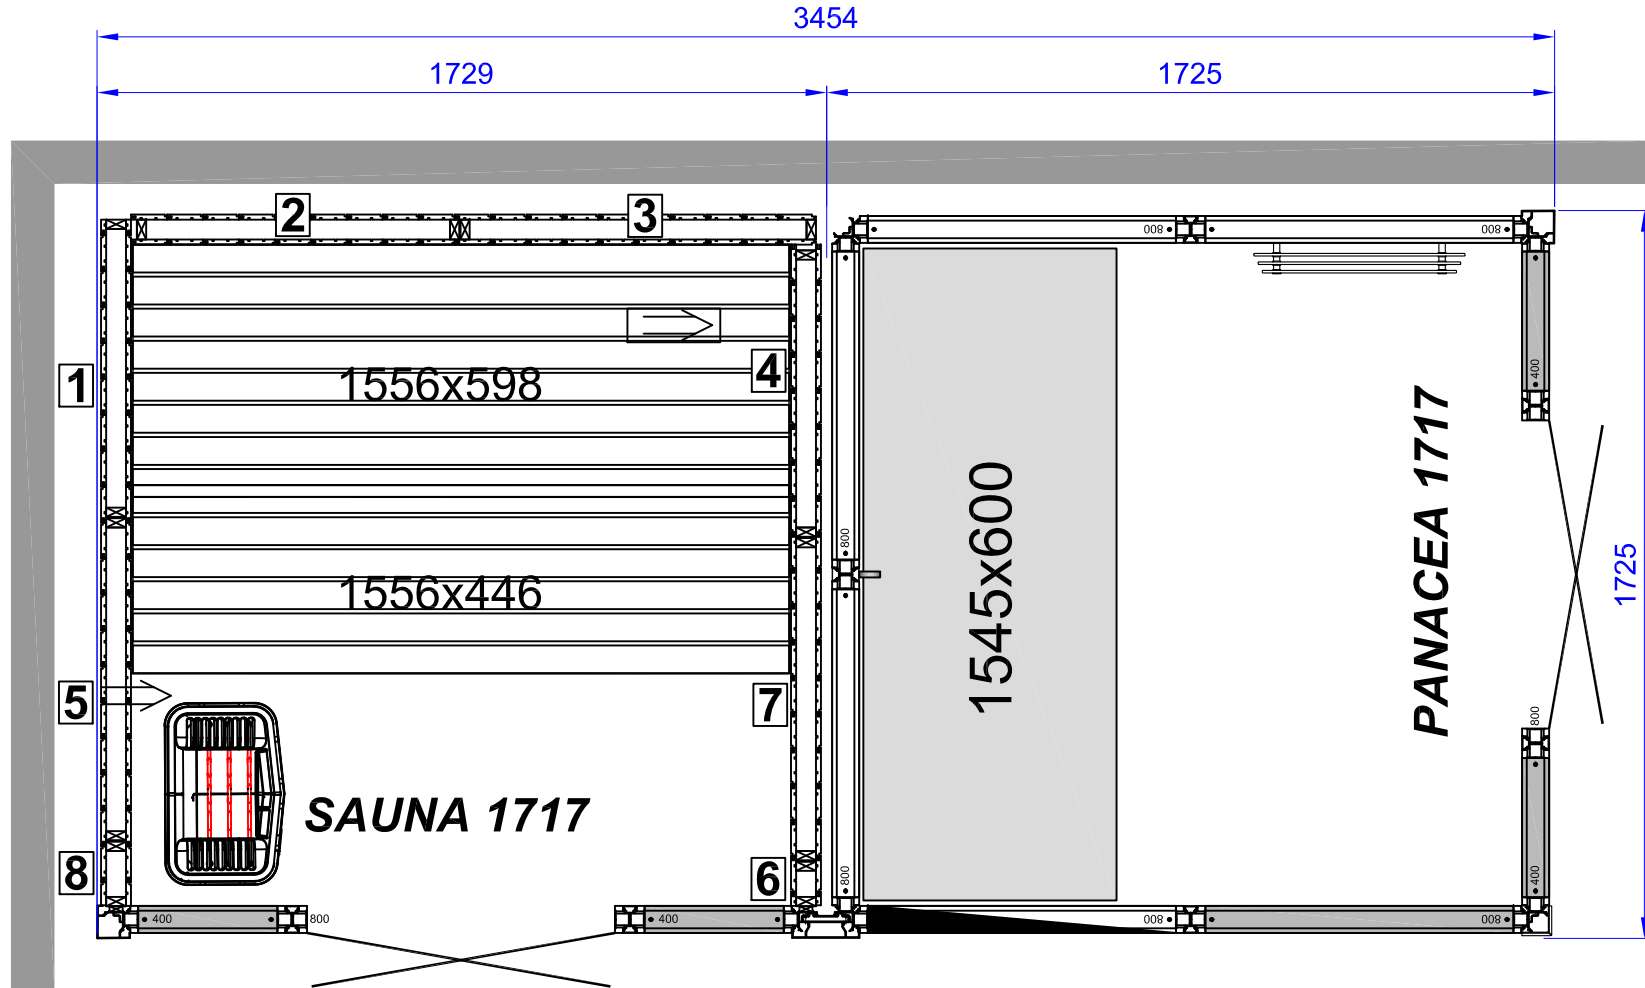

TWIN PANACEA 1717

**Alt. 1 - Placed in right corner,
Panacea door placed forward**

Steam generator: Steam Home 6kW
Sauna heater: Sense Commercial 8kW

TWIN PANACEA 1717

**Alt. 2 - Placed in left corner,
Panacea door placed forward**

**Steam generator: Steam Home 6kW
Sauna heater: Sense Commercial 8kW**

TWIN PANACEA 1717

**Alt. 3 - Placed in right corner,
Panacea door placed to left**

**Steam generator: Steam Home 6kW
Sauna heater: Sense Commercial 8kW**

TWIN PANACEA 1717

**Alt. 4 - Placed in left corner,
Panacea door placed to right**

**Steam generator: Steam Home 6kW
Sauna heater: Sense Commercial 8kW**