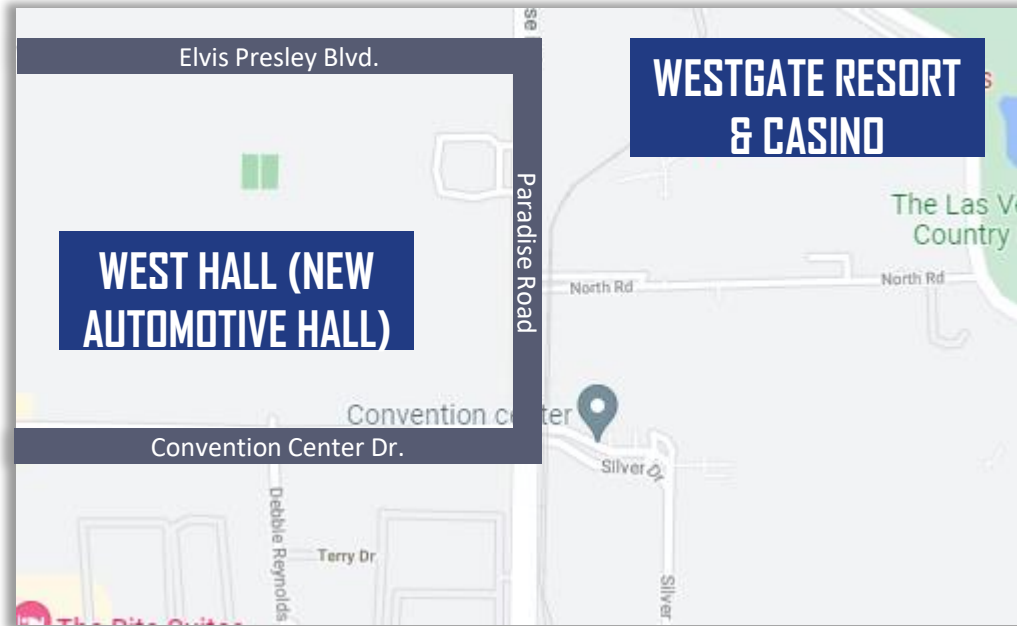

MAP LOCATIONS

SUITE LOCATION

- WE ARE LOCATED IN THE WESTGATE HOTEL
NORTH TOWER
 - [Click me](#) to see maps location
- FLOOR: 25
- SUITE ENTRANCE: #121