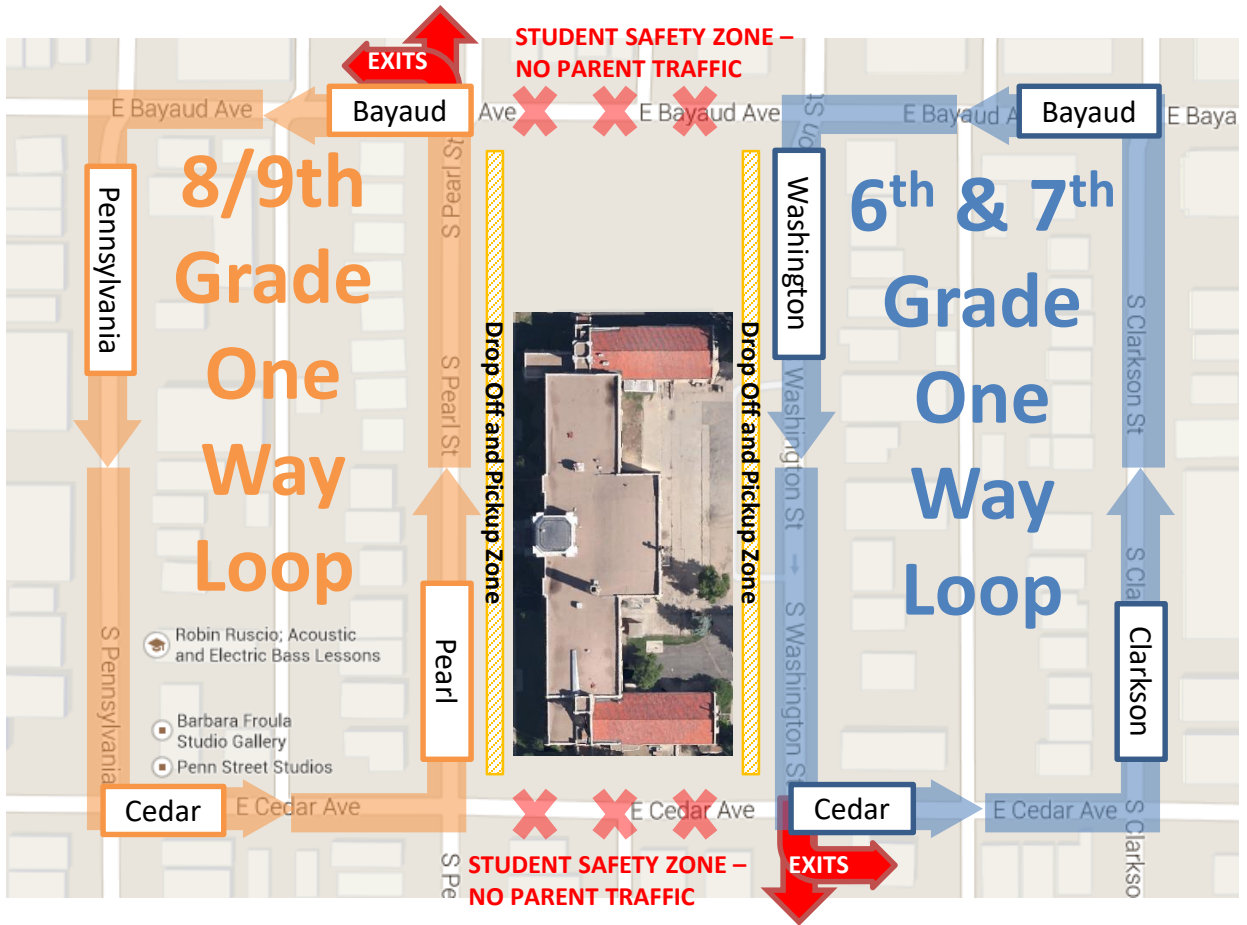

DSST: BYERS Middle School

Daily Pick Up & Drop Off Procedure Overview

- 1) Drive Only in Your Designated **LOOP**
- 2) Until You See Your Student **STOOP** Outside the Building
- 3) Safely Pull to the Curb and Pick them up with a **SWOOP**

Over-Flow One Way Loop

Over-Flow One Way Loop

One Way Loop

One Way Loop!

STUDENT SAFETY ZONE - NO PARENT TRAFFIC

STUDENT SAFETY ZONE - NO PARENT TRAFFIC

EXITS

EXITS

***** Drop Off and Pickup Zone *****

***** Drop Off and Pickup Zone *****

Casa Cordova Apartments

Boutique Apartments

Robin Ruscio; Acoustic and Electric Bass Lessons

Barbara Froula Studio Gallery

Penn Street Studios