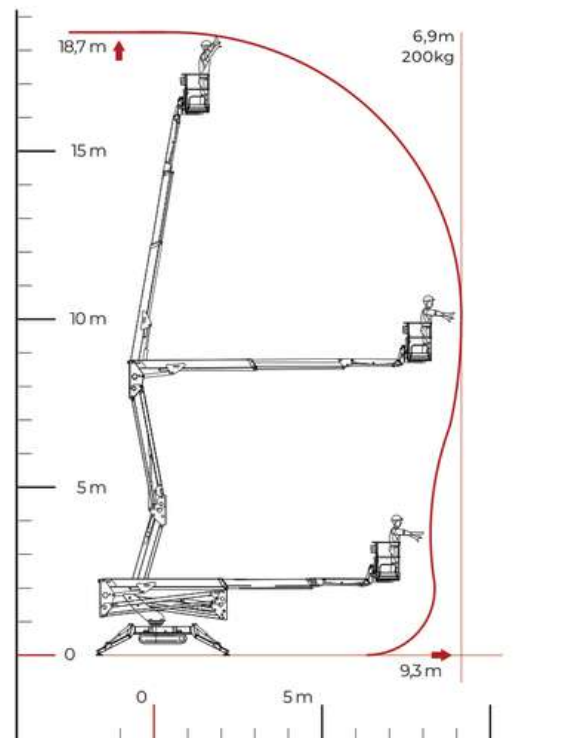

YOUR WORKING AT HEIGHT PARTNER

TECHNICAL SHEET

PERFORMANCE AND DIMENSIONS

Main features

A geometric platform, without outreach limiting device, with low weight and extreme compactness, easy to transport on a trailer and suitable for any type of application.

Max. working height	18,7 m
Max. reach with 200 kg	9,3 m
Platform height	16,7 m
Max. load in basket	200 Kg
Basket dimensions	1,4 x 0,7 x 1,1 m
Turret rotation	+/- 178°(356° non-continuous)
Total weight	2545 Kg