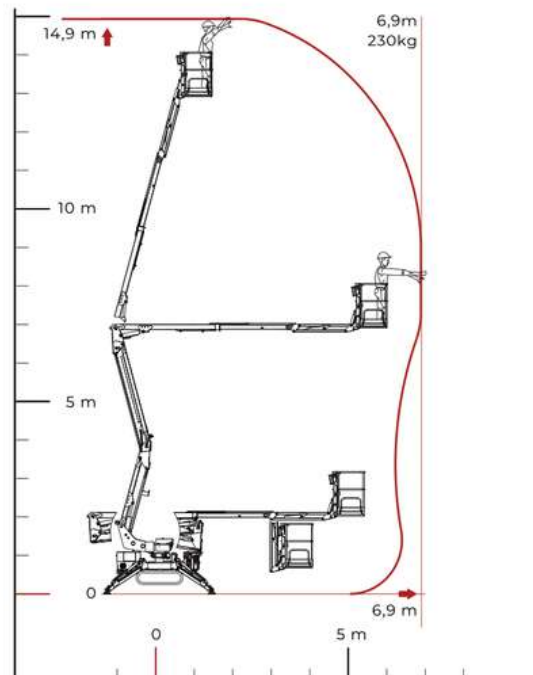

YOUR WORKING AT HEIGHT PARTNER

S15

TECHNICAL SHEET

PERFORMANCE AND DIMENSIONS

Main features

This is the most compact geometric platform without outreach limiter in its class. It goes through a standard door and fit in the lifts, a key feature for use inside large structures such as airports or large shopping centres.

Max. working height	14,9 m
Max. reach with 230 kg	6,9 m
Platform height	12,9 m
Max. load in basket	230 kg
Basket dimensions	1,4 x 0,7 x 1,1 m
Basket rotation	+/-90° (options)
Turret rotation	+/- 178°(356° non-continuous)
Total weight	1820 Kg