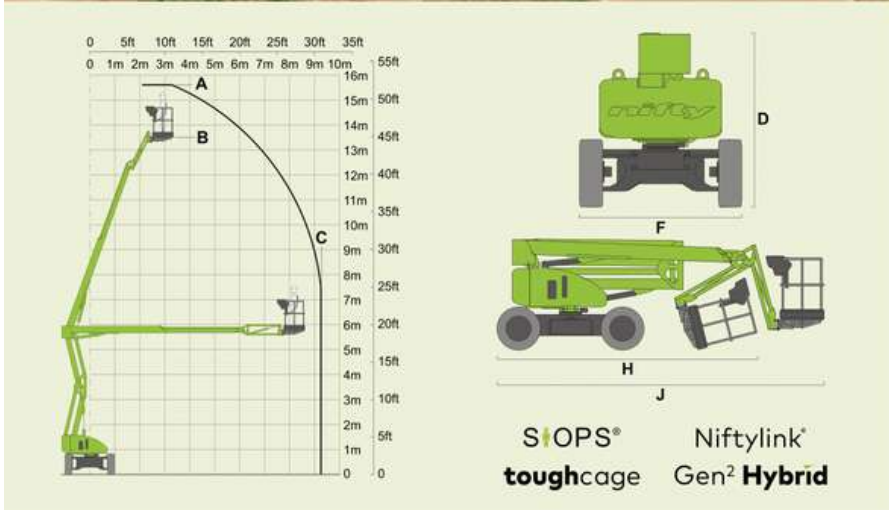

## YOUR WORKING AT HEIGHT PARTNER

### HR15 4x4

(A) 15.7m  
51ft 6in

(B) 13.7m  
45ft

(C) 9.4m  
31ft

225kg  
500lbs

1.8m x 0.85m  
5ft 11in x 2ft 9in

150°

180°

(D) 2.1m  
6ft 11in

(F) 2m  
6ft 7in

(H) 4.8m  
15ft 9in

(J) 6.35m  
20ft 10in

6km/h  
3.7mph

3.7m  
12ft 2in

45%  
24°

4500kg\* / 4800kg  
9920lbs\* / 10580lbs