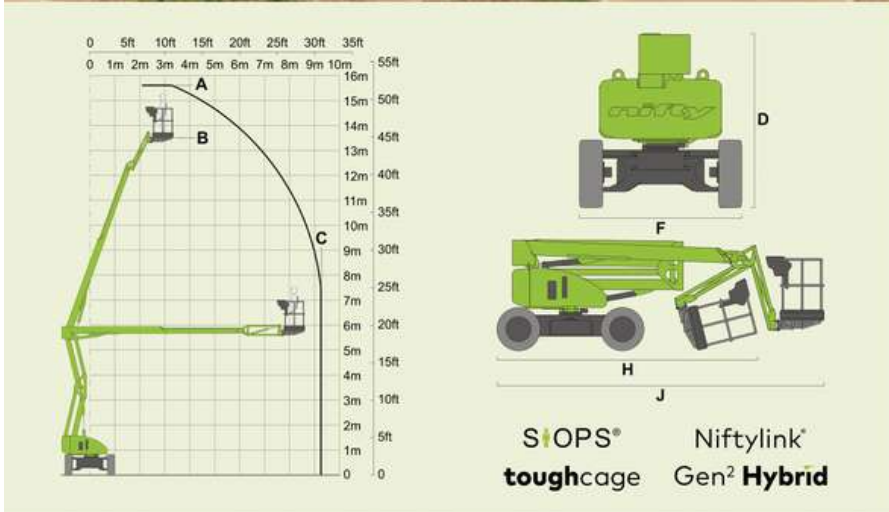

YOUR WORKING AT HEIGHT PARTNER

HR15 4x4

(A) 15.7m
51ft 6in

(B) 13.7m
45ft

(C) 9.4m
31ft

225kg
500lbs

1.8m x 0.85m
5ft 11in x 2ft 9in

150°

180°

(D) 2.1m
6ft 11in

(F) 2m
6ft 7in

(H) 4.8m
15ft 9in

(J) 6.35m
20ft 10in

6km/h
3.7mph

3.7m
12ft 2in

45%
24°

4500kg* / 4800kg
9920lbs* / 10580lbs

Hybrid²