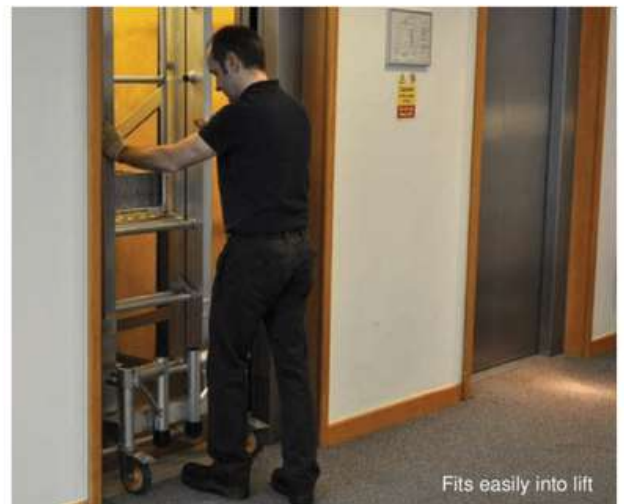

YOUR WORKING AT HEIGHT PARTNER

Maximum reach height	4m
Maximum platform height	2m
Outreach	1.3m
Working width	1.1m
Working length	1.44m
Stowed height	1.92m
Stowed length	1.35m
Stowed width	0.65m
Safe working load	150kg
Weight	90kg

Seat / Tool tray available