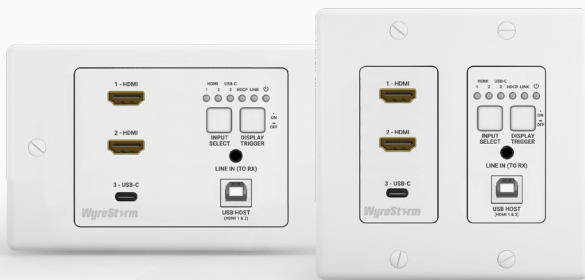

3-Input In-wall HDBaseT Transmitter (2 HDMI, USB-C) with USB host & CEC trigger (4K: 100m/328ft) - 2-gang US and UK versions available

SW-110-TX-US | SW-110-TX-UK

Boasting 2 HDMI inputs and a USB-C port supporting alt-mode functionality (A/V & control) the SW-110-TX in-wall switching transmitter features automatic & manual CEC triggering for a compatible display or projector at the receiving end and is PoH ready, meaning it can be powered by the RX-700. The USB host port means far-end devices can be connected over HDBaseT to a connected computer with transmission distance up to 100m/328ft at 4K/60 4:2:0

2 HDMI & 1 USB-C input with auto-switching and USB-C device charging (up to 5v 2A)

USB-C supports alt-mode functionality for USB device connection; USB host port for HDMI inputs

Transmission of 4K/60 4:2:0 content up to 100m/328ft with separate audio input to RX

Powered by PoH from RX-700 or local PSU (not included)

**2160p
4:4:4 60**