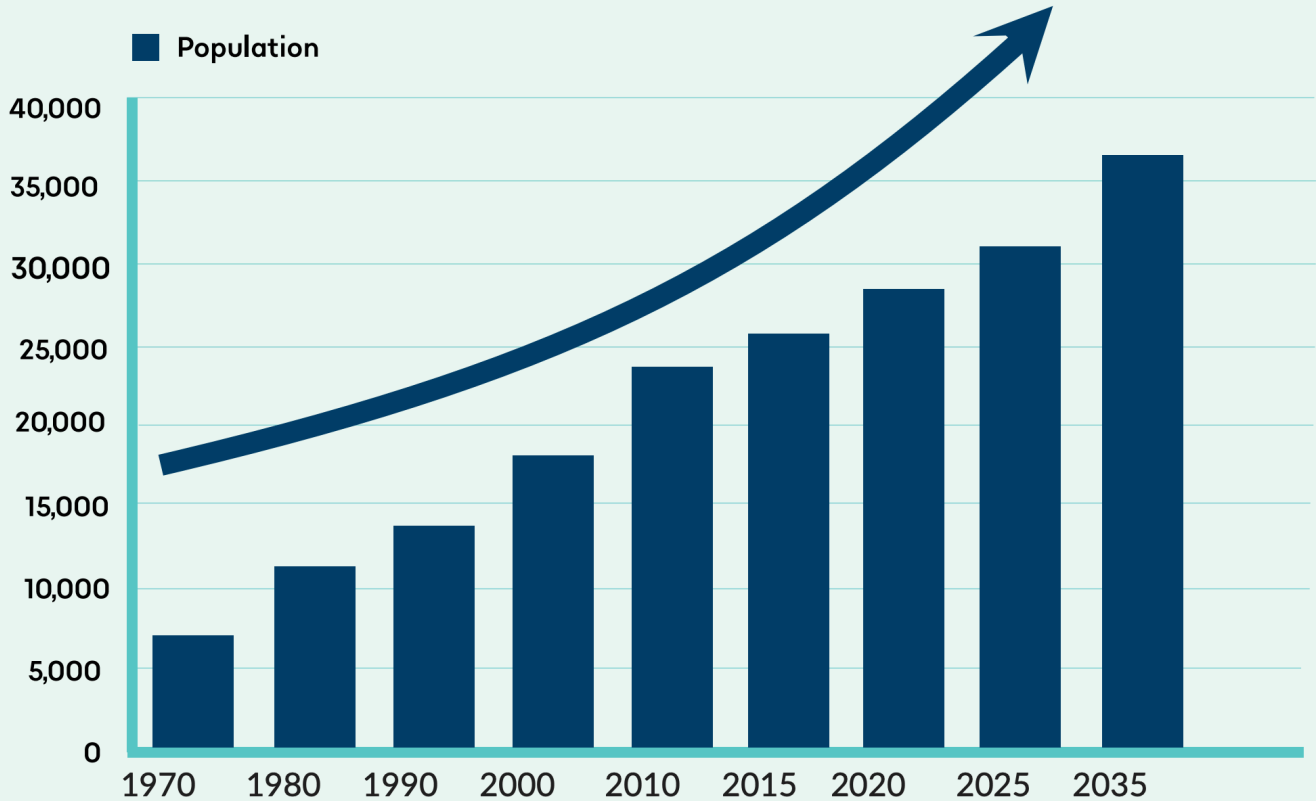

POPULATION GROWTH

PERMANENT CURRITUCK COUNTY POPULATION

ESTIMATED 2019: 27,763

PROJECTED 2035: 36,493

SEASONAL POPULATION: 2015: 50,000 | 2035: 75,000

1 of 10
Fastest Growing
North Carolina
Counties
2000-2010 (by percentage)

17.9%
Population
Change
2010-2019

659,584
Veteran
Population of
North Carolina
2015-2019

4,033
Veteran
Population of
Currituck Co.
2020